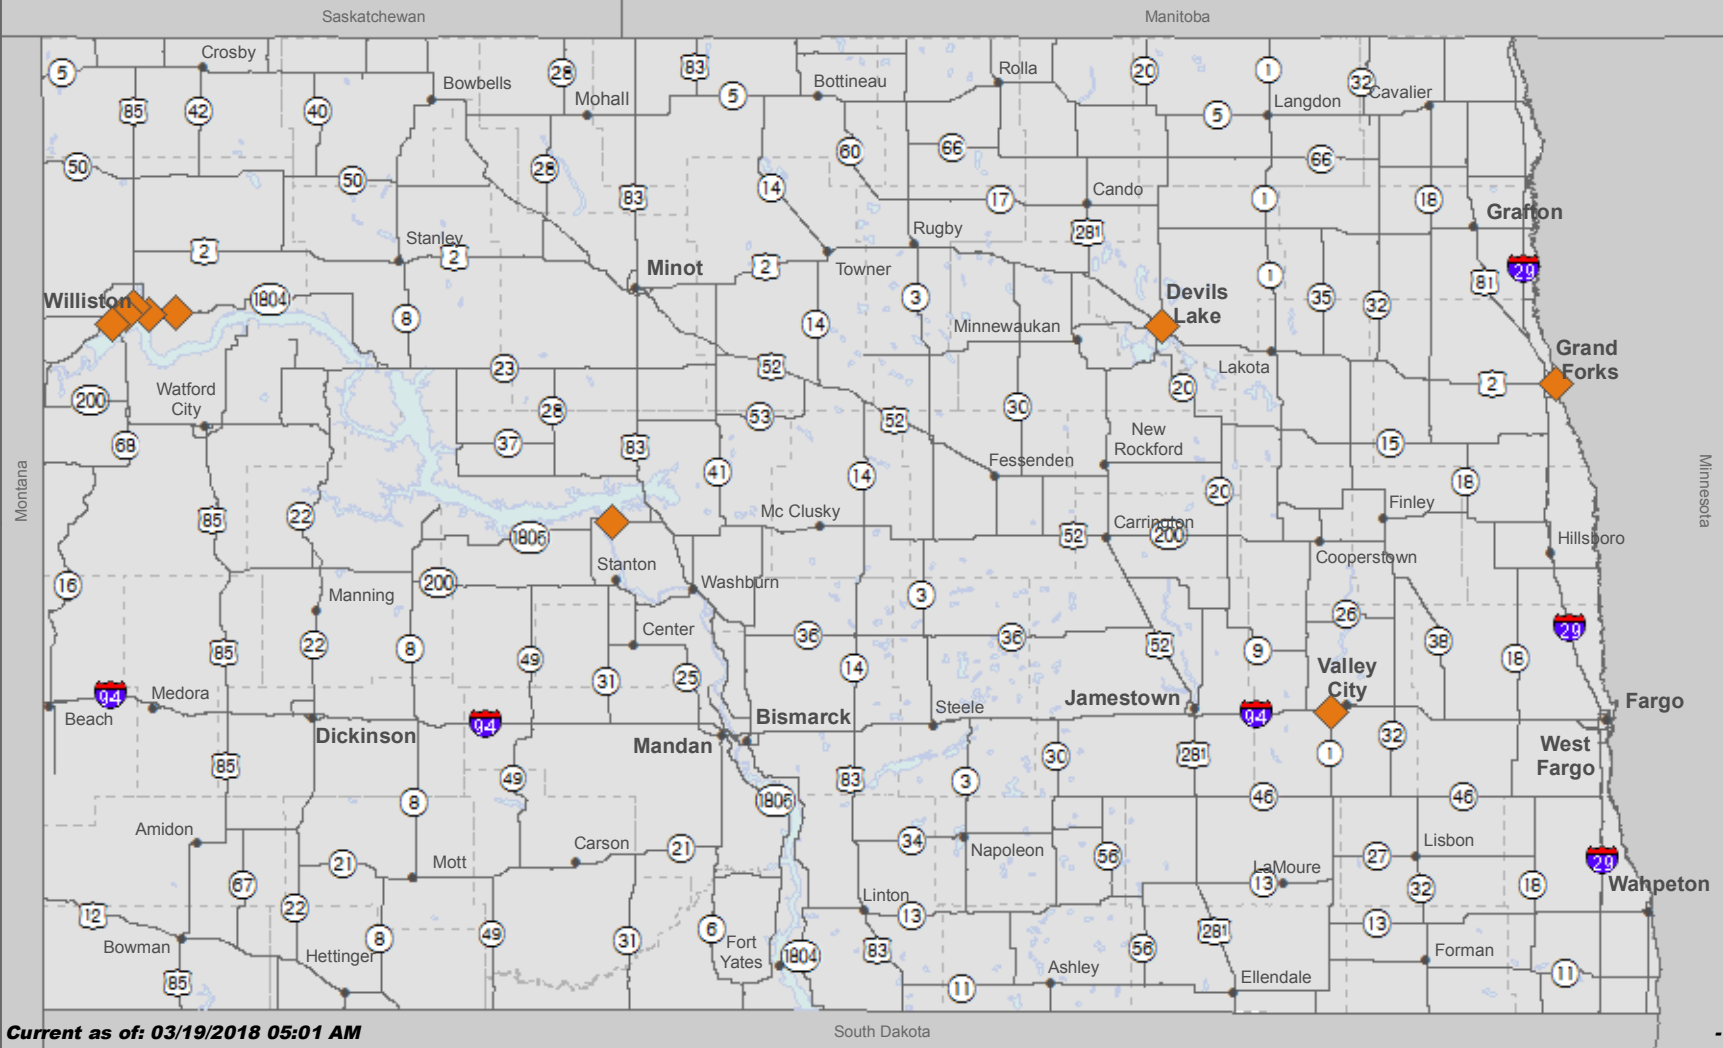

# North Dakota Work Zones

Current as of: 03/19/2018 05:01 AM

South Dakota

— Work Zones greater than 8 miles    - - - Inactive    ◆ Work Zones less than 8 miles    ◆ Inactive

The traveler information reports are based upon information available at the time of preparation. Actual conditions may vary. Be alert for changing conditions.