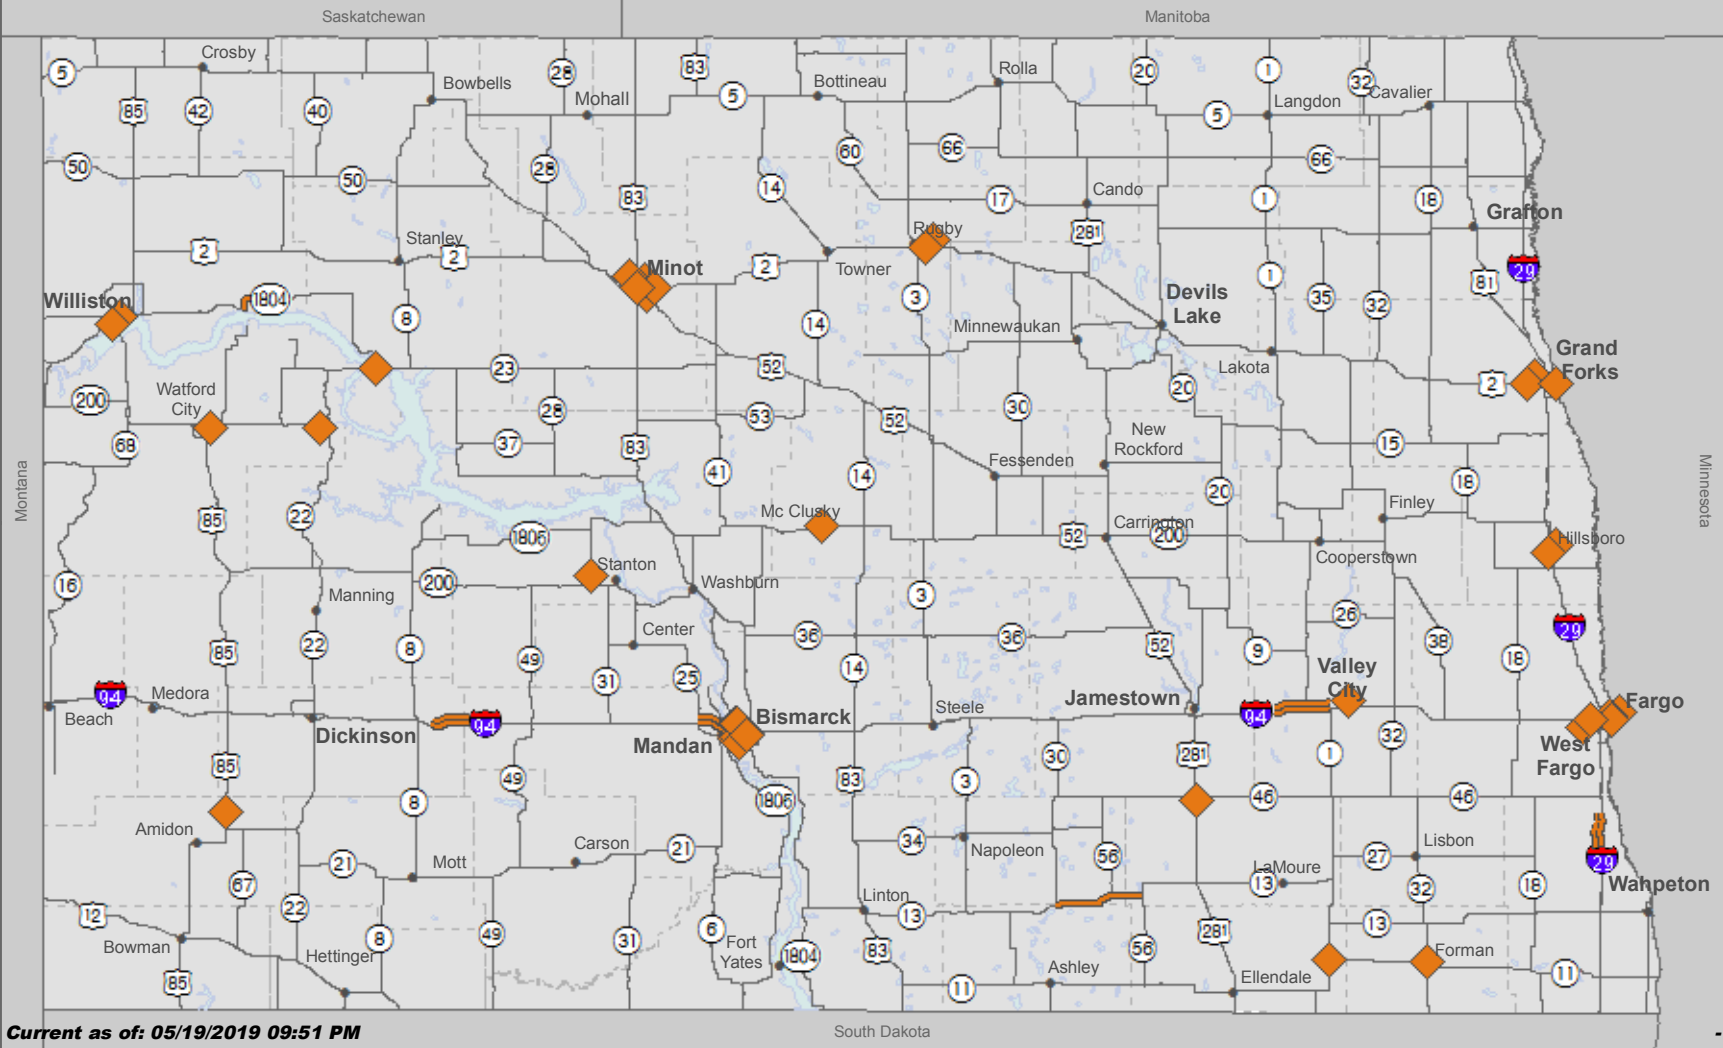

# North Dakota Work Zones

Current as of: 05/19/2019 09:51 PM

South Dakota

Work Zones greater than 8 miles   Inactive   Work Zones less than 8 miles   Inactive

The traveler information reports are based upon information available at the time of preparation. Actual conditions may vary. Be alert for changing conditions.