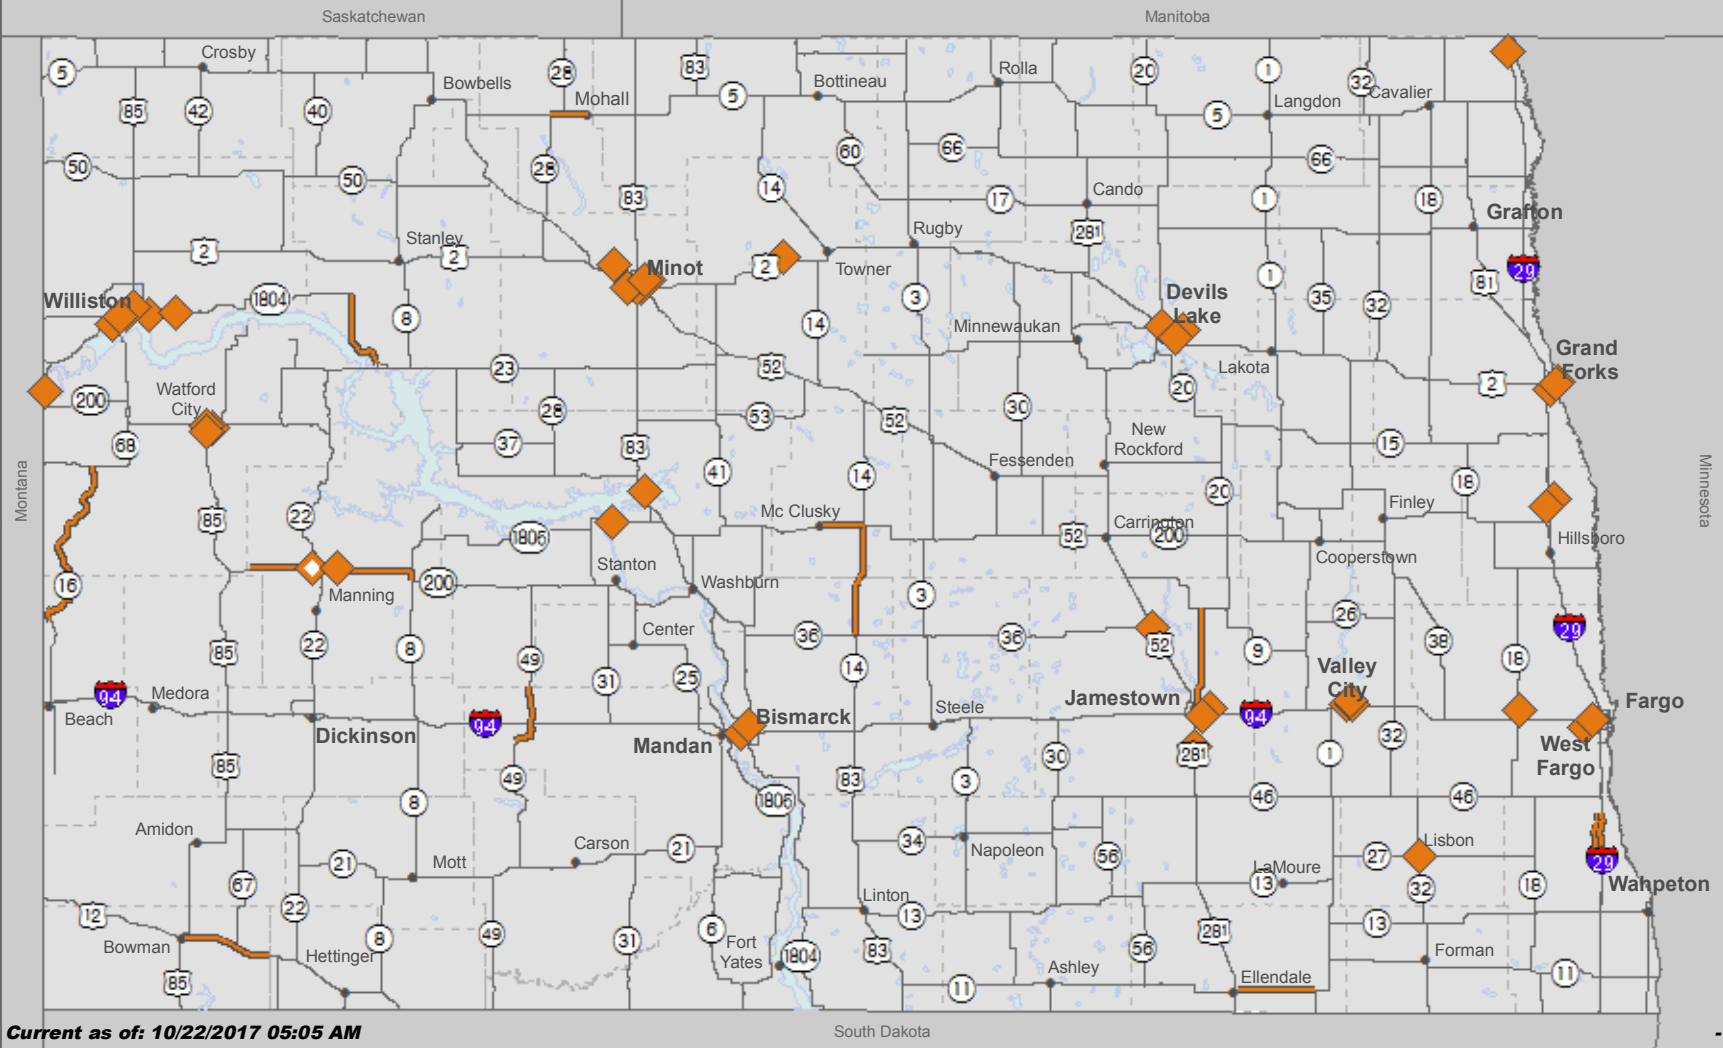

# North Dakota Work Zones

Current as of: 10/22/2017 05:05 AM

South Dakota

— Work Zones greater than 8 miles    - - - Inactive    ◆ Work Zones less than 8 miles    ◇ Inactive

The traveler information reports are based upon information available at the time of preparation. Actual conditions may vary. Be alert for changing conditions.