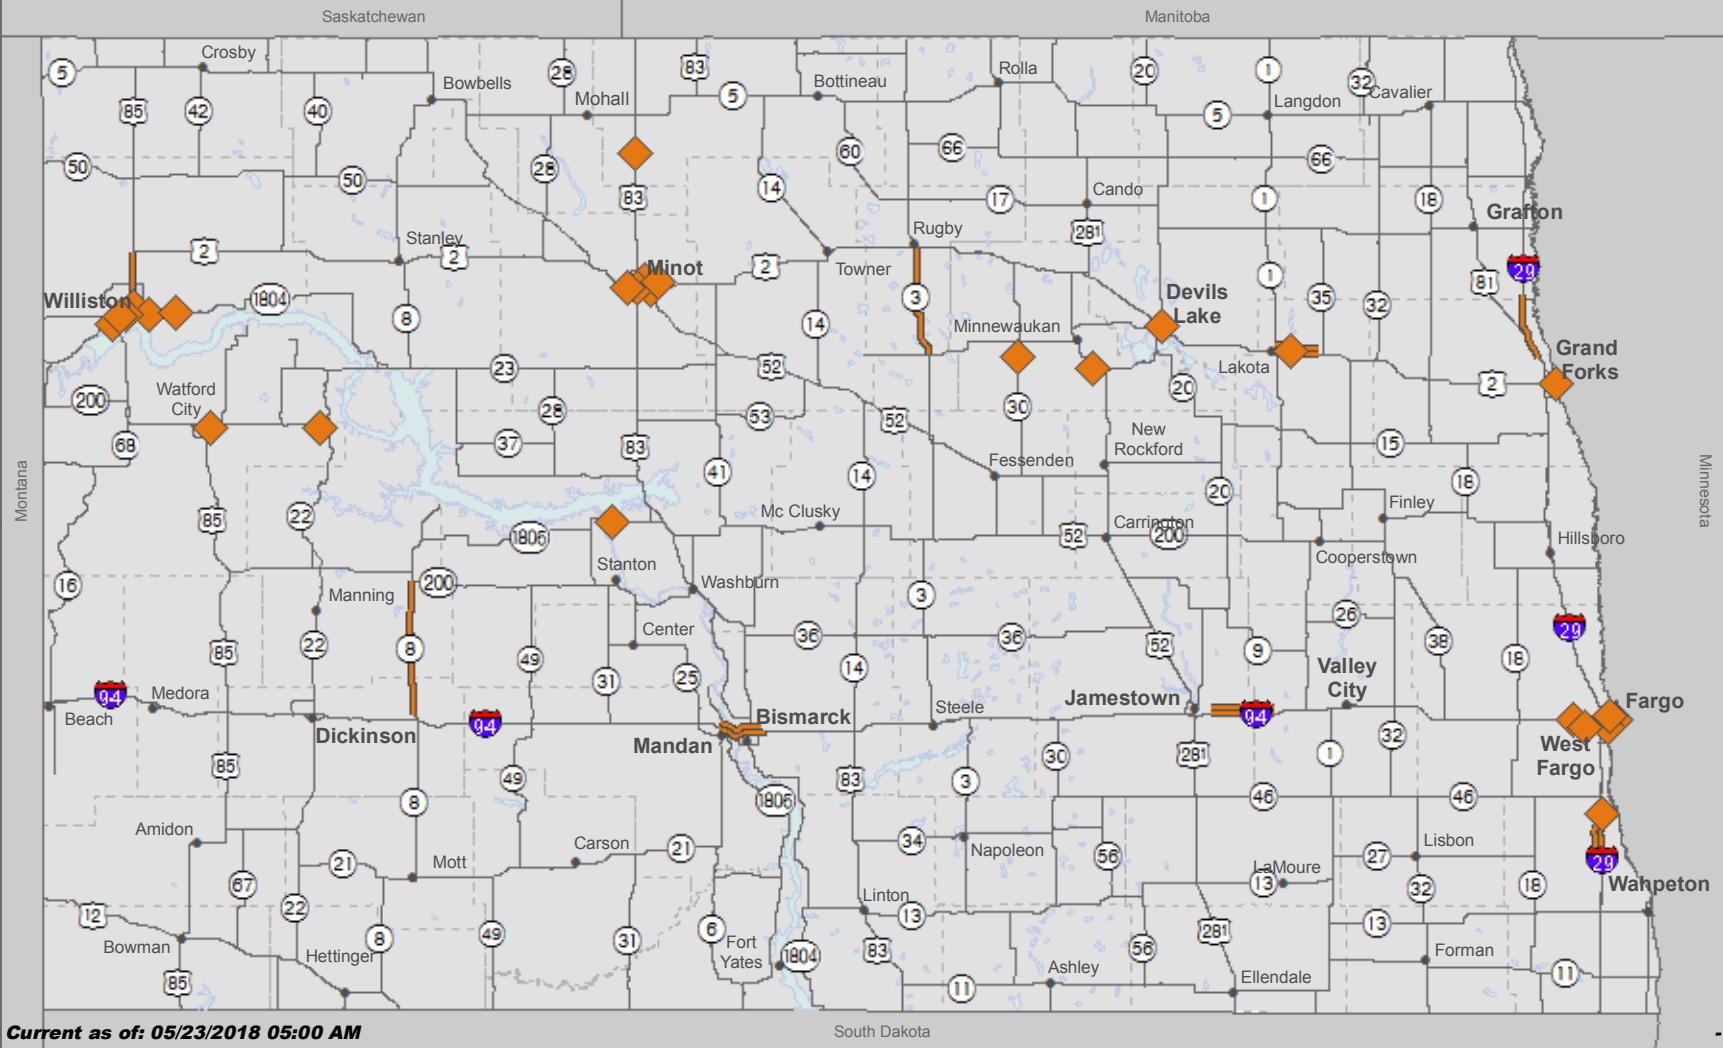

# North Dakota Work Zones

Current as of: 05/23/2018 05:00 AM

South Dakota

— Work Zones greater than 8 miles    - - - Inactive    ◆ Work Zones less than 8 miles    ◆ Inactive

The traveler information reports are based upon information available at the time of preparation. Actual conditions may vary. Be alert for changing conditions.