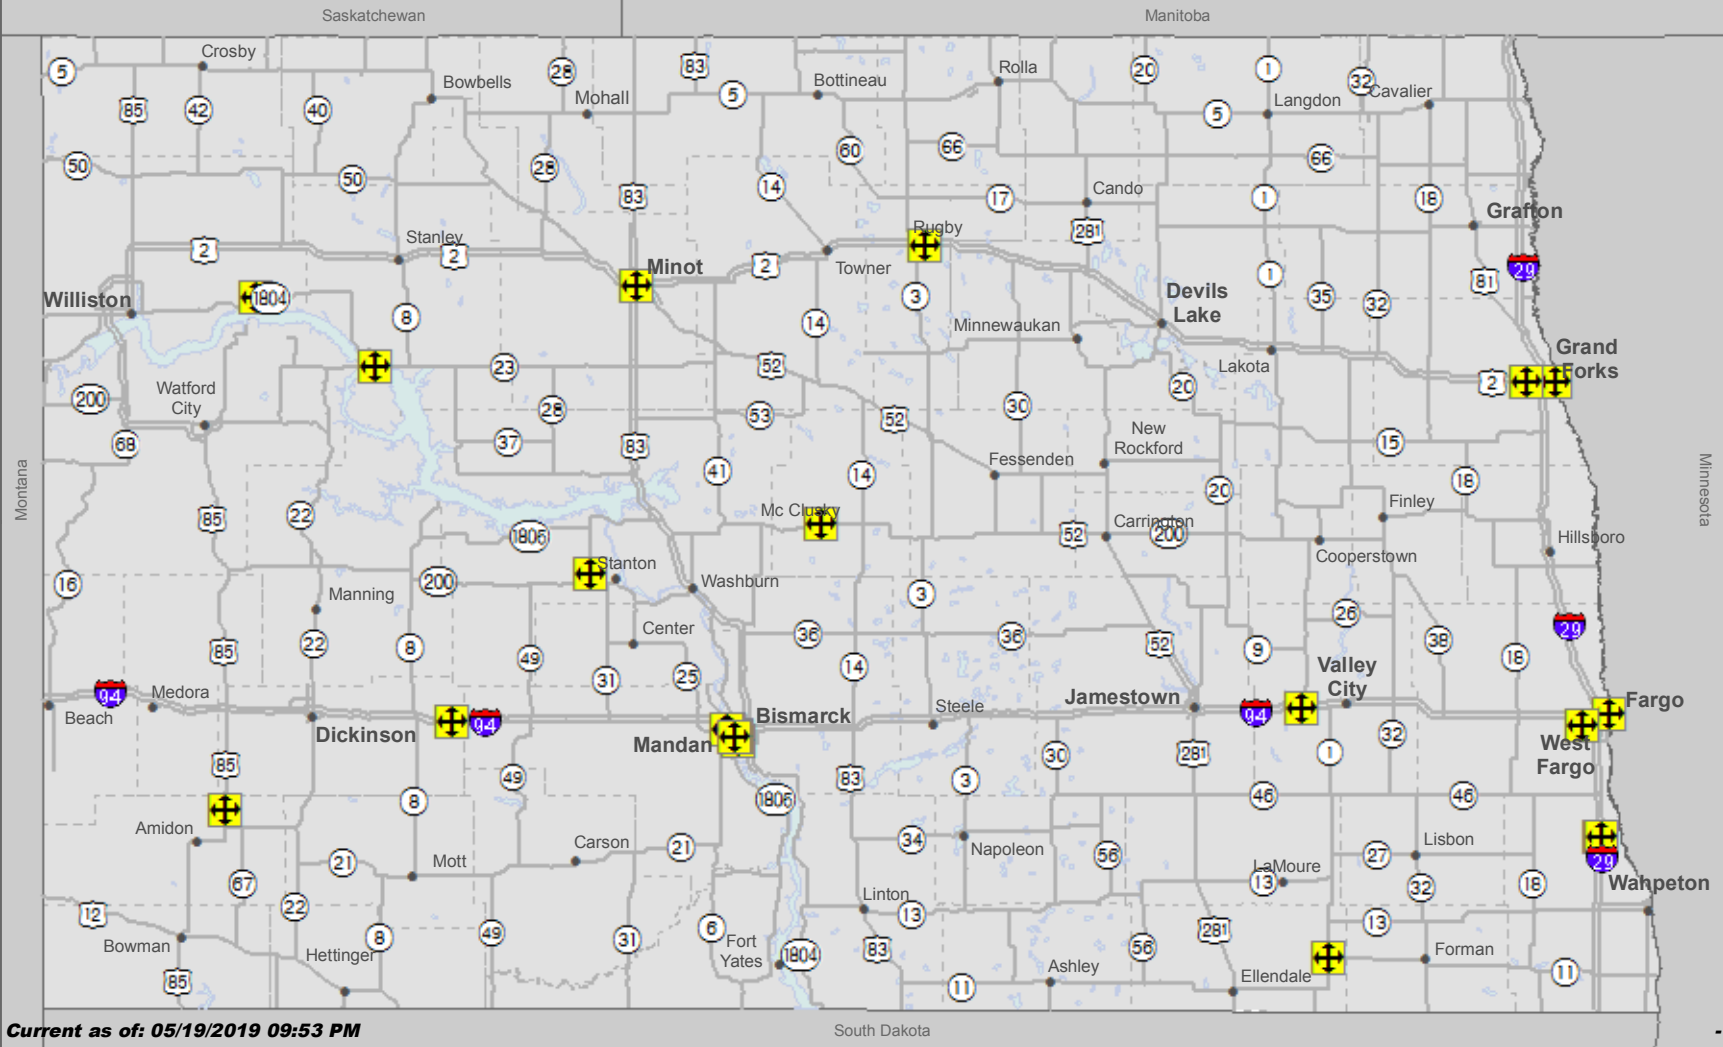

North Dakota Oversize/Overweight Restrictions

 Oversize/Overweight Restrictions

The traveler information reports are based upon information available at the time of preparation. Actual conditions may vary. Be alert for changing conditions.