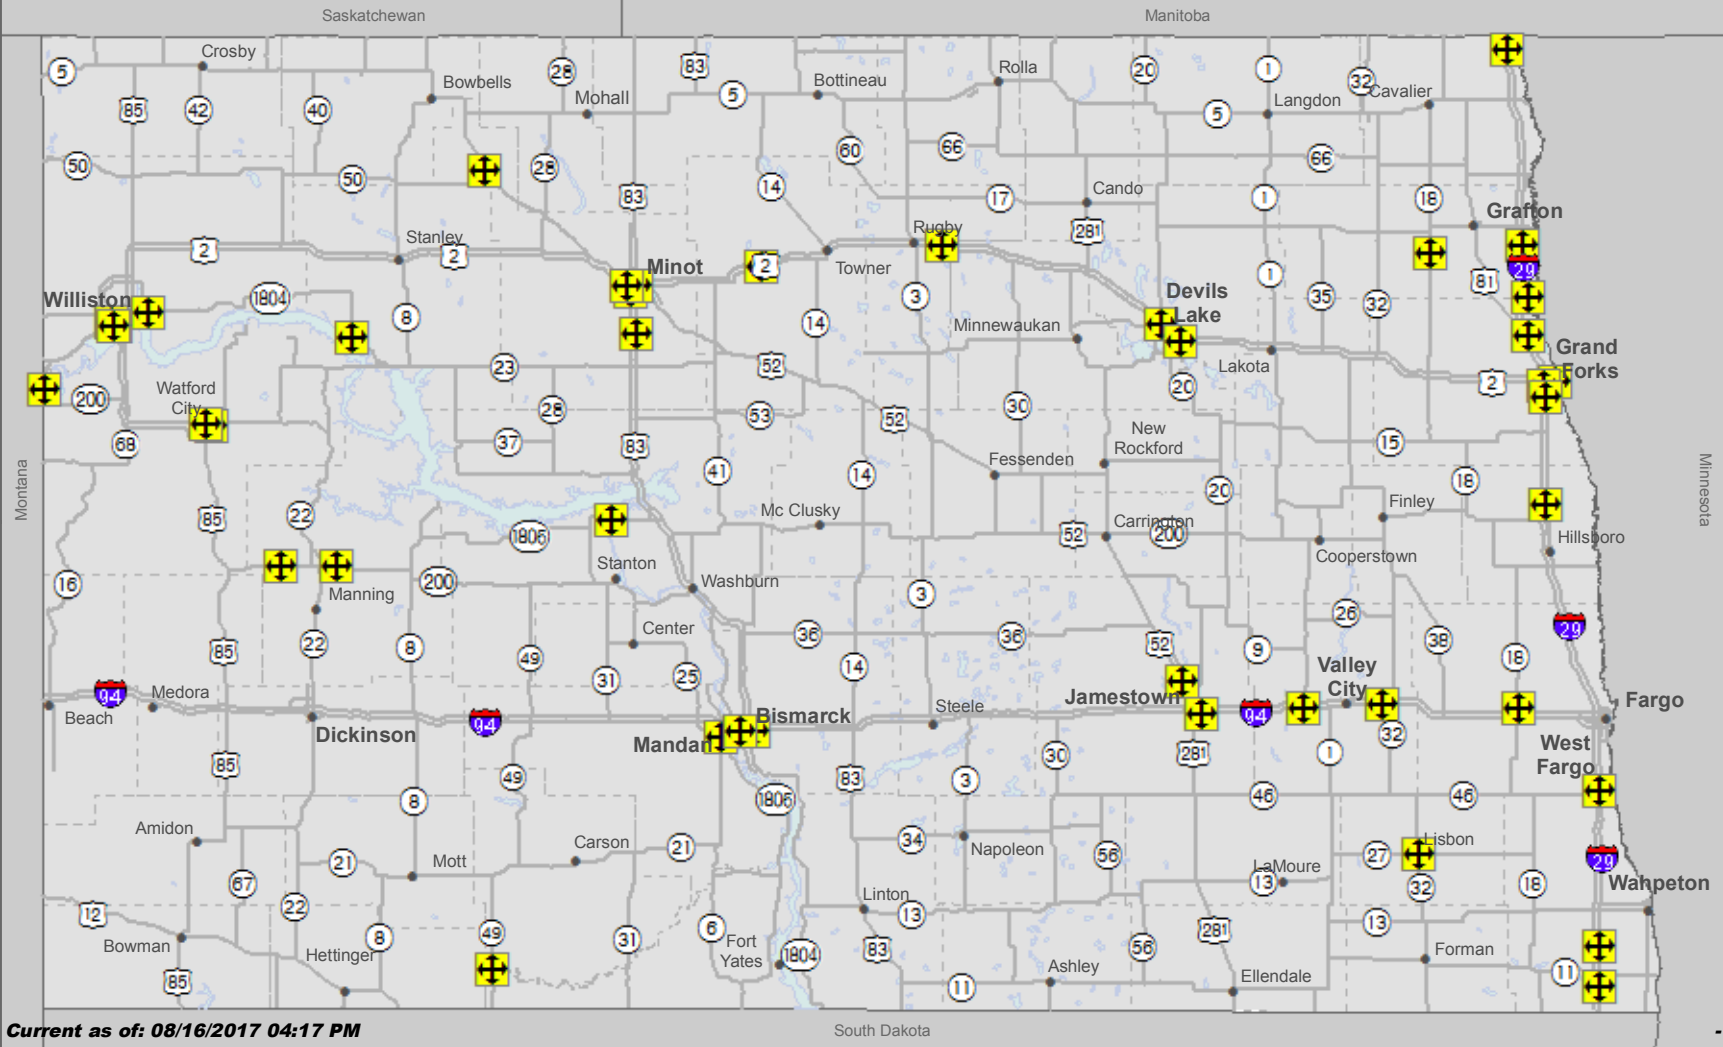

North Dakota Oversize/Overweight Restrictions

Current as of: 08/16/2017 04:17 PM

South Dakota

 Oversize/Overweight Restrictions

The traveler information reports are based upon information available at the time of preparation. Actual conditions may vary. Be alert for changing conditions.