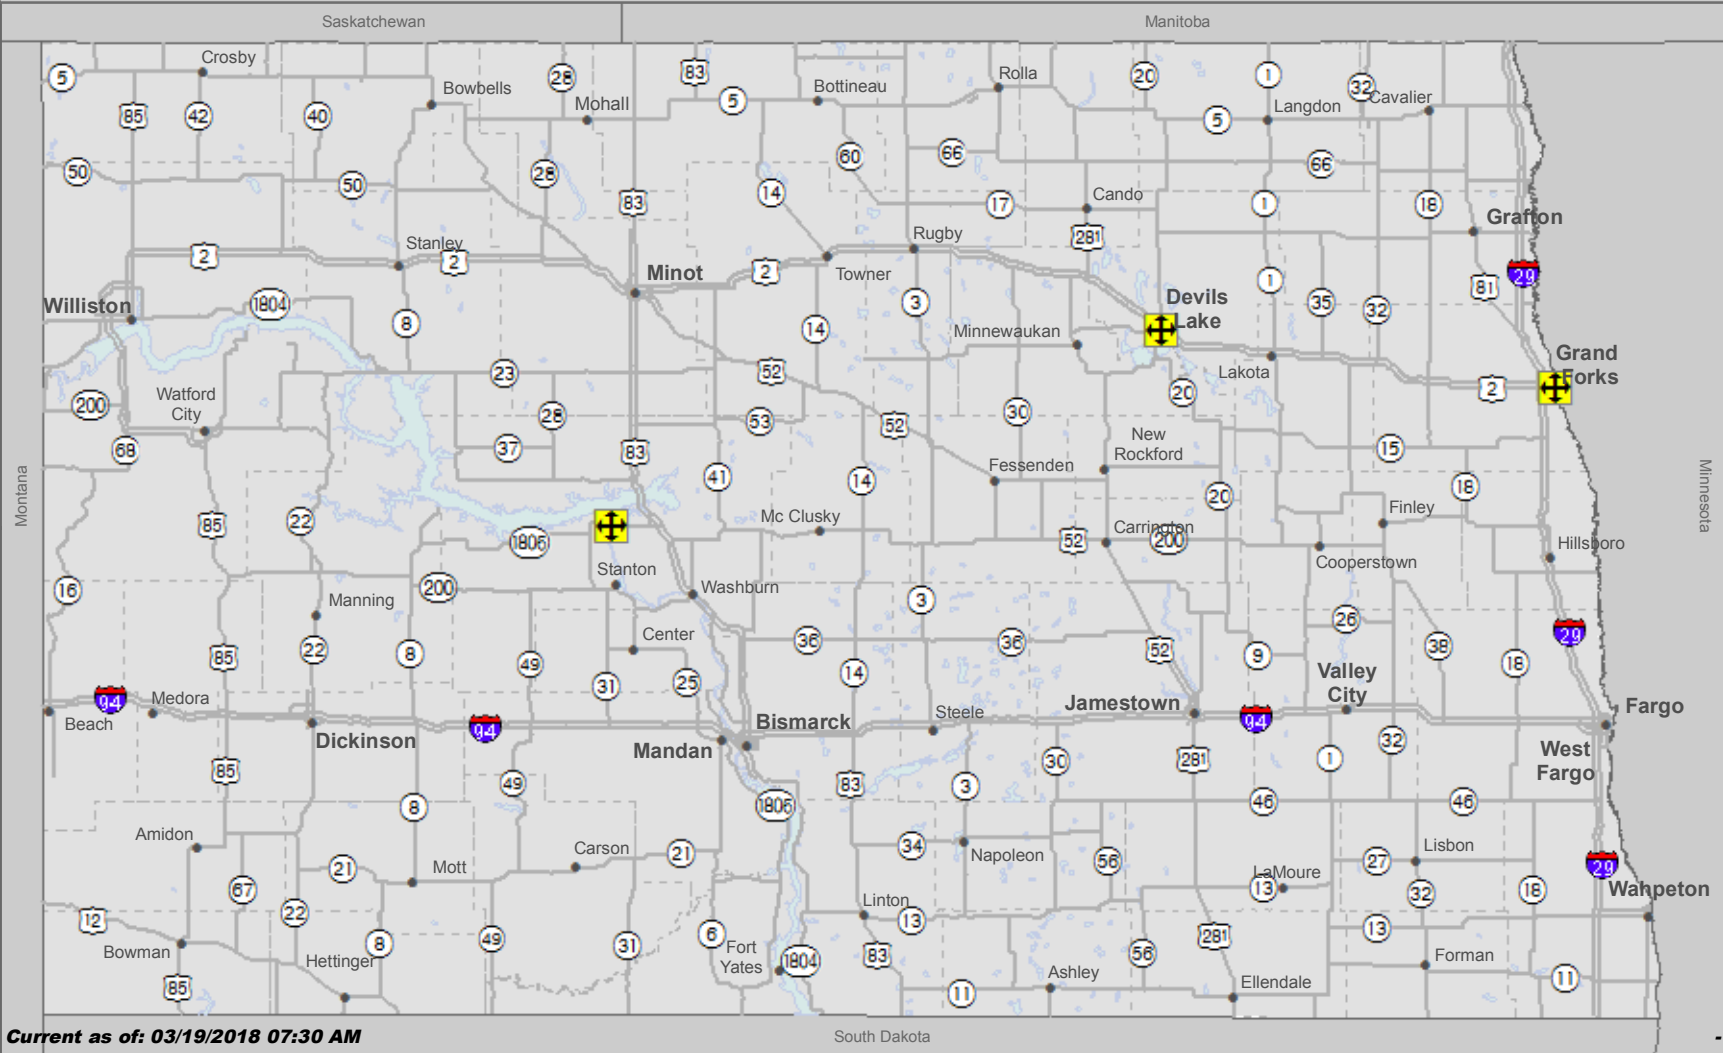

North Dakota Oversize/Overweight Restrictions

Current as of: 03/19/2018 07:30 AM

South Dakota

 Oversize/Overweight Restrictions

The traveler information reports are based upon information available at the time of preparation. Actual conditions may vary. Be alert for changing conditions.