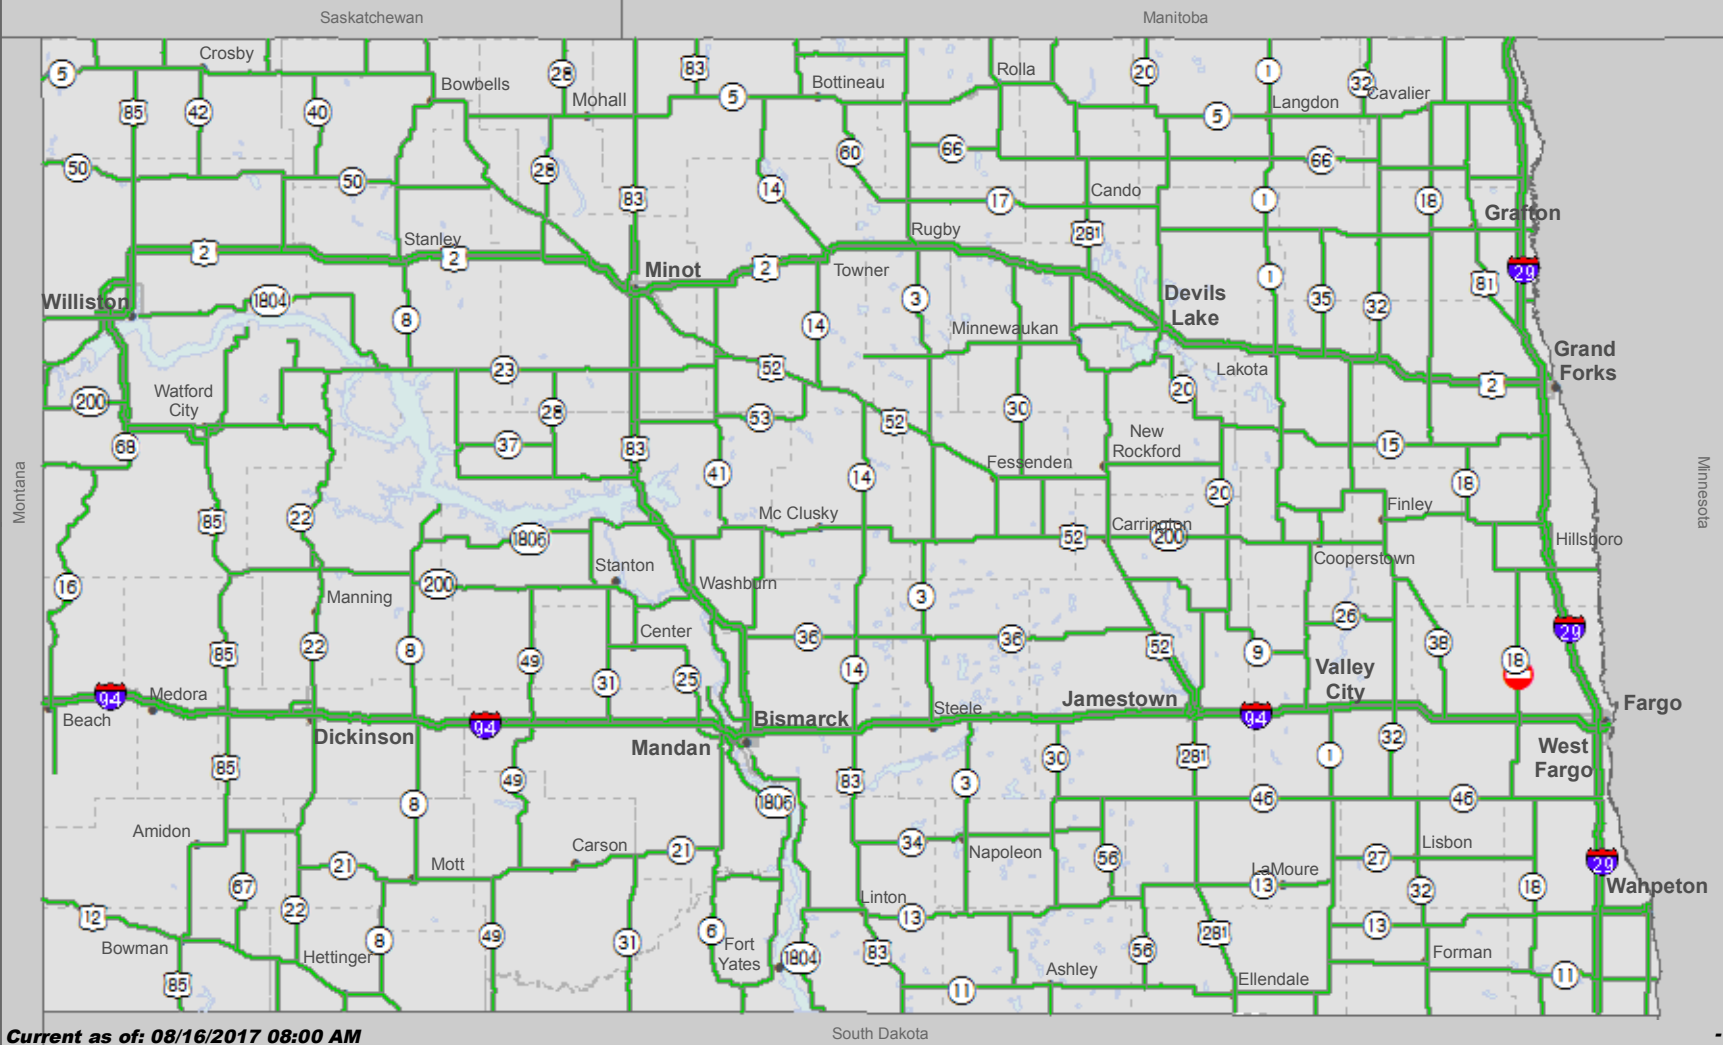

North Dakota Road Conditions/Closures/Incidents

Current as of: 08/16/2017 08:00 AM

- | | | | | | | |
|-------------------|--------------------|-----------------------|-----------------|---------------------|------------------------------|----------------|
| Closed/Blocked | Ice/Compacted Snow | Snow Covered | Frost | Wet/Slush | Seasonal/Good | Closed/Blocked |
| No Travel Advised | Scattered Ice | Scattered Snow/Drifts | Scattered Frost | Scattered Wet/Slush | Incident (Impacting Traffic) | |

The traveler information reports are based upon information available at the time of preparation. Actual conditions may vary. Be alert for changing conditions.