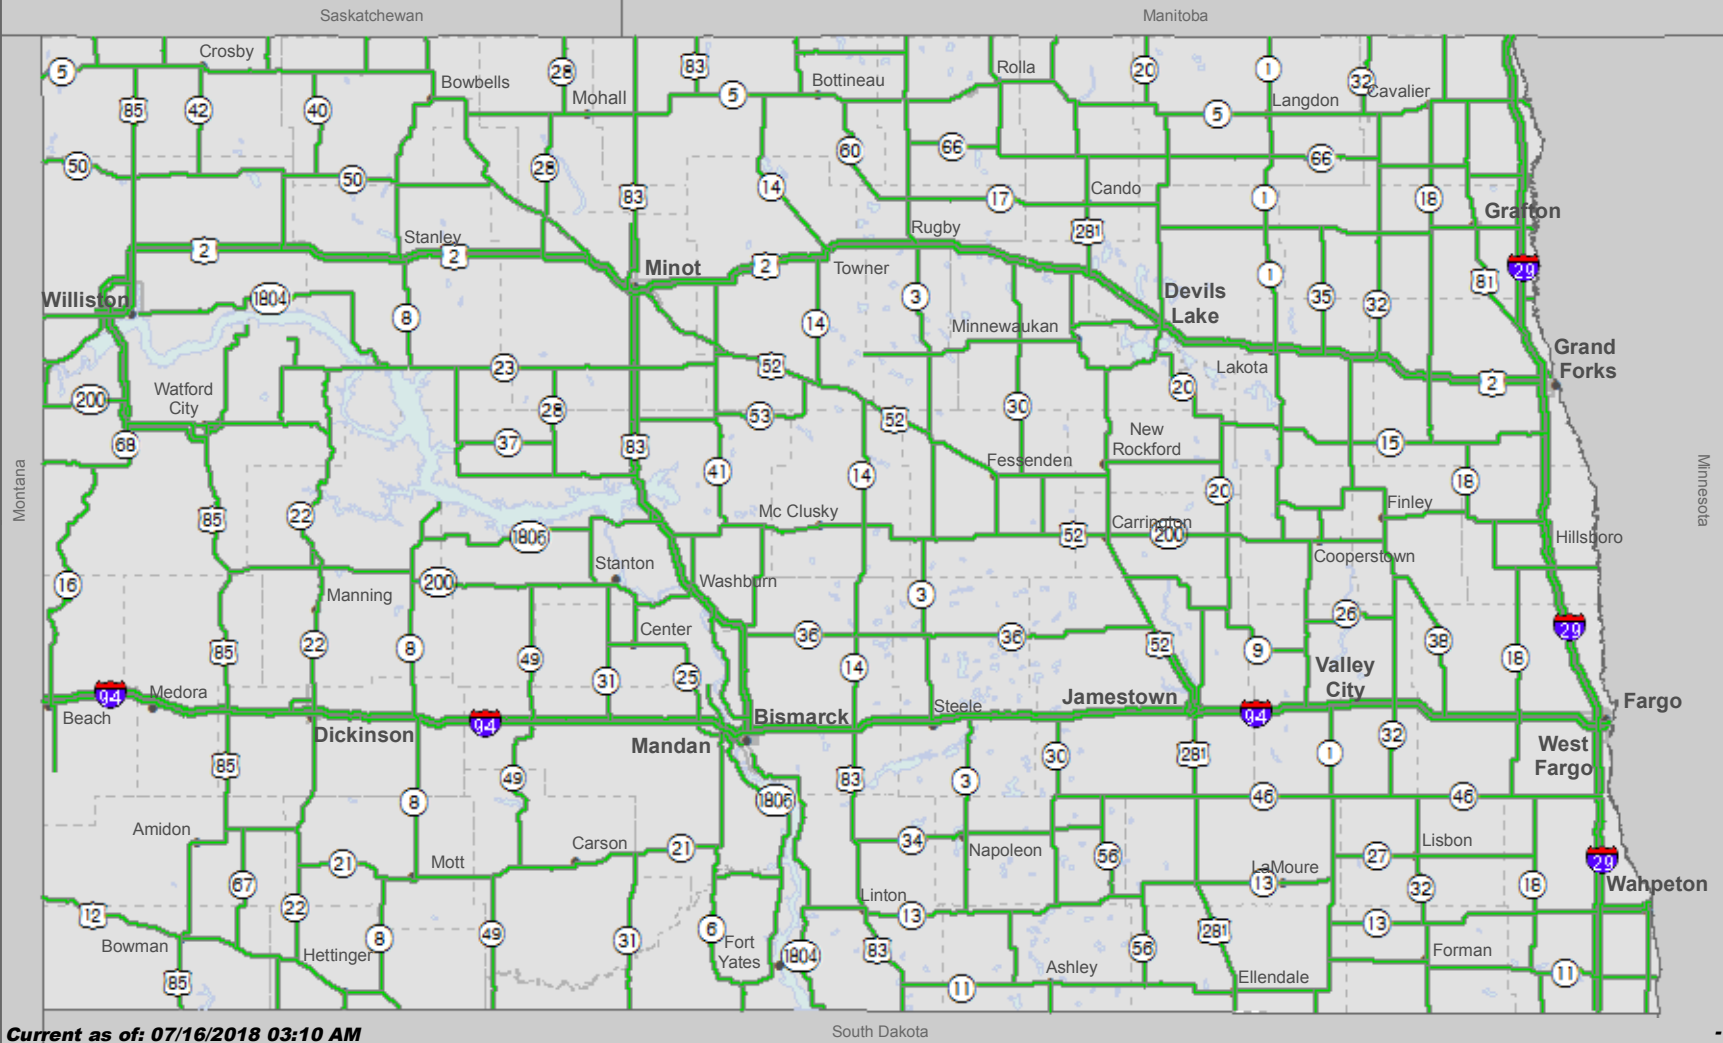

# North Dakota Road Conditions/Closures/Incidents

Current as of: 07/16/2018 03:10 AM

- |                   |                    |                       |                 |                     |                              |                |
|-------------------|--------------------|-----------------------|-----------------|---------------------|------------------------------|----------------|
| Closed/Blocked    | Ice/Compacted Snow | Snow Covered          | Frost           | Wet/Slush           | Seasonal/Good                | Closed/Blocked |
| No Travel Advised | Scattered Ice      | Scattered Snow/Drifts | Scattered Frost | Scattered Wet/Slush | Incident (Impacting Traffic) |                |

The traveler information reports are based upon information available at the time of preparation. Actual conditions may vary. Be alert for changing conditions.