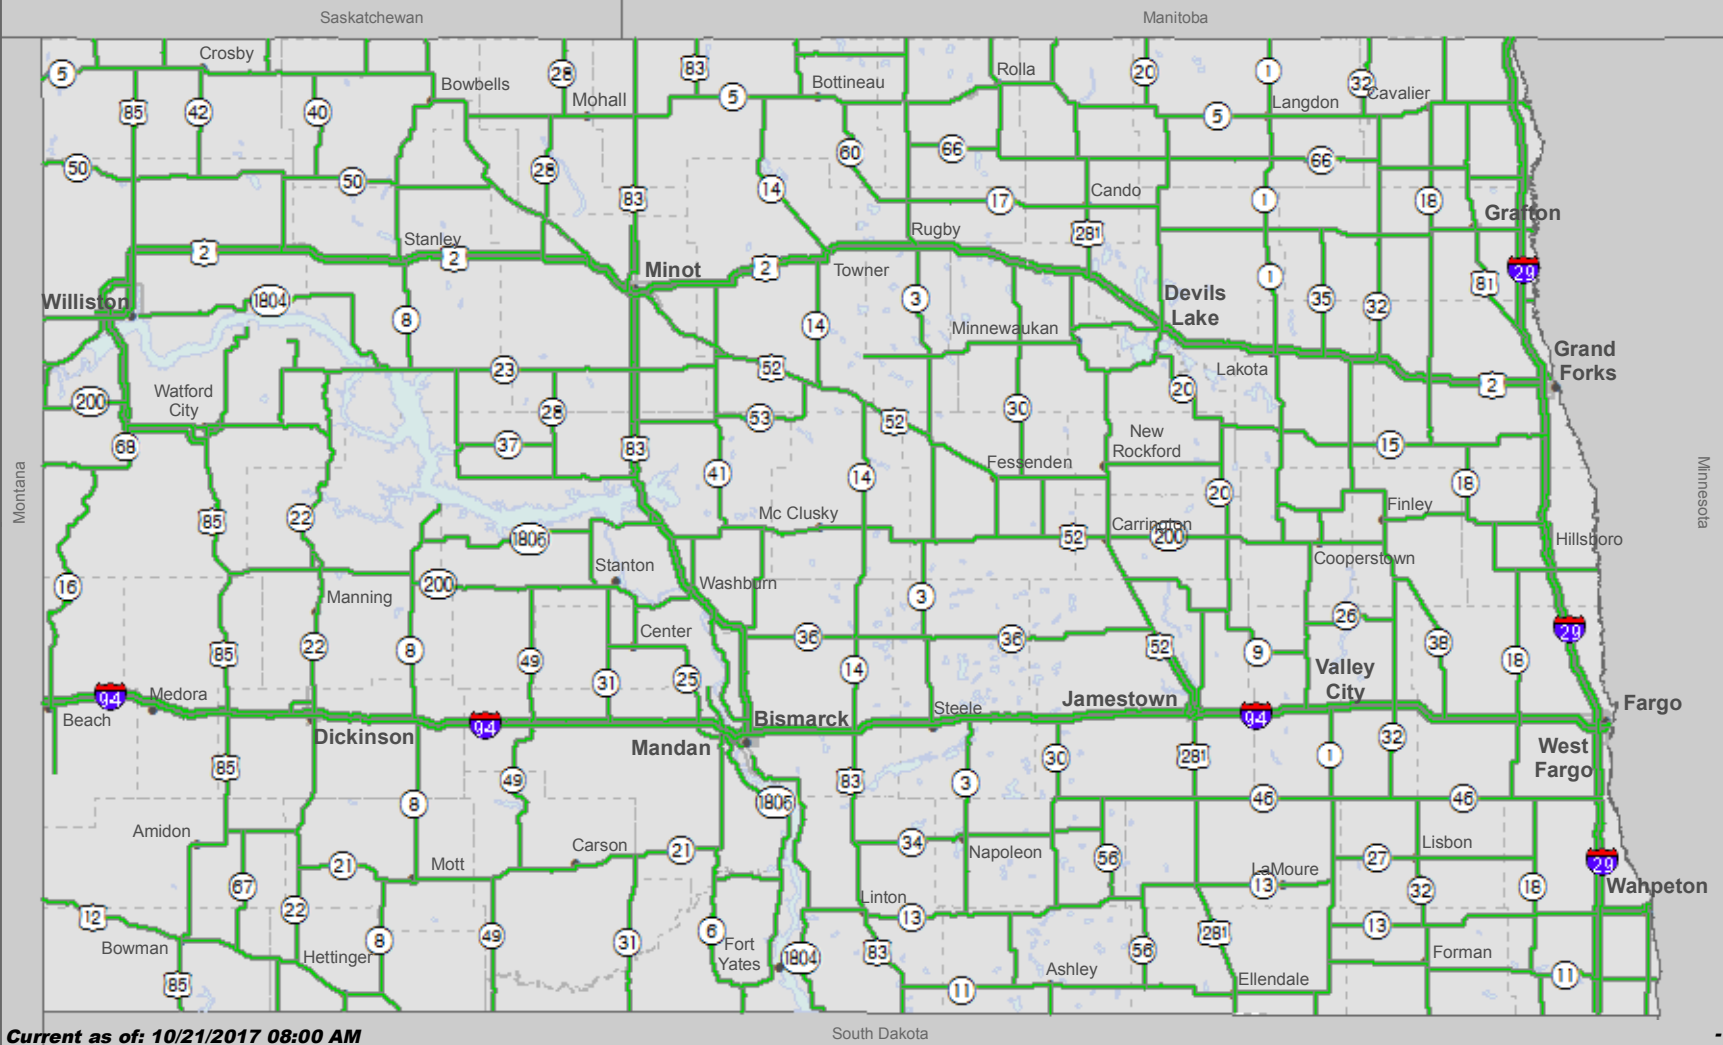

North Dakota Road Conditions/Closures/Incidents

Current as of: 10/21/2017 08:00 AM

- | | | | | | | |
|-------------------|--------------------|-----------------------|-----------------|---------------------|------------------------------|----------------|
| Closed/Blocked | Ice/Compacted Snow | Snow Covered | Frost | Wet/Slush | Seasonal/Good | Closed/Blocked |
| No Travel Advised | Scattered Ice | Scattered Snow/Drifts | Scattered Frost | Scattered Wet/Slush | Incident (Impacting Traffic) | |

The traveler information reports are based upon information available at the time of preparation. Actual conditions may vary. Be alert for changing conditions.