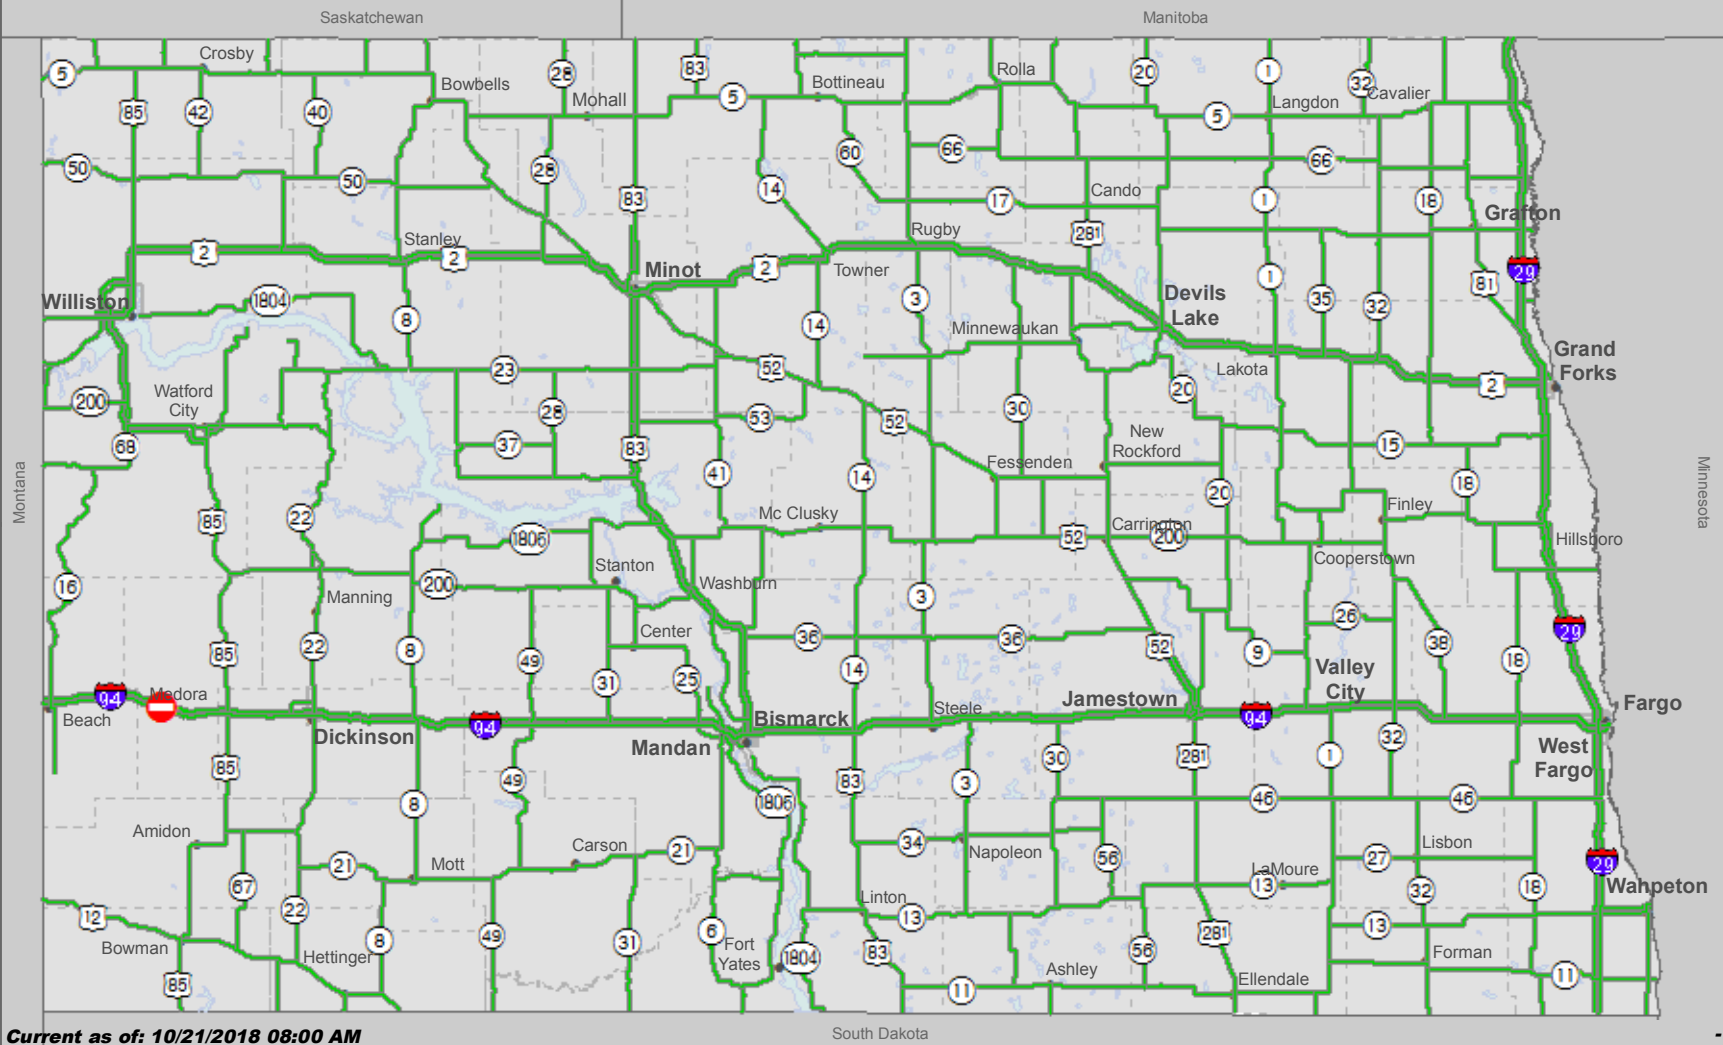

North Dakota Road Conditions/Closures/Incidents

Current as of: 10/21/2018 08:00 AM

- | | | | | | | |
|-------------------|--------------------|-----------------------|-----------------|---------------------|------------------------------|------------------------------|
| | | | | | | |
| Closed/Blocked | Ice/Compacted Snow | Snow Covered | Frost | Wet/Slush | Seasonal/Good | Closed/Blocked |
| | | | | | | |
| No Travel Advised | Scattered Ice | Scattered Snow/Drifts | Scattered Frost | Scattered Wet/Slush | Incident (Impacting Traffic) | Incident (Impacting Traffic) |

The traveler information reports are based upon information available at the time of preparation. Actual conditions may vary. Be alert for changing conditions.