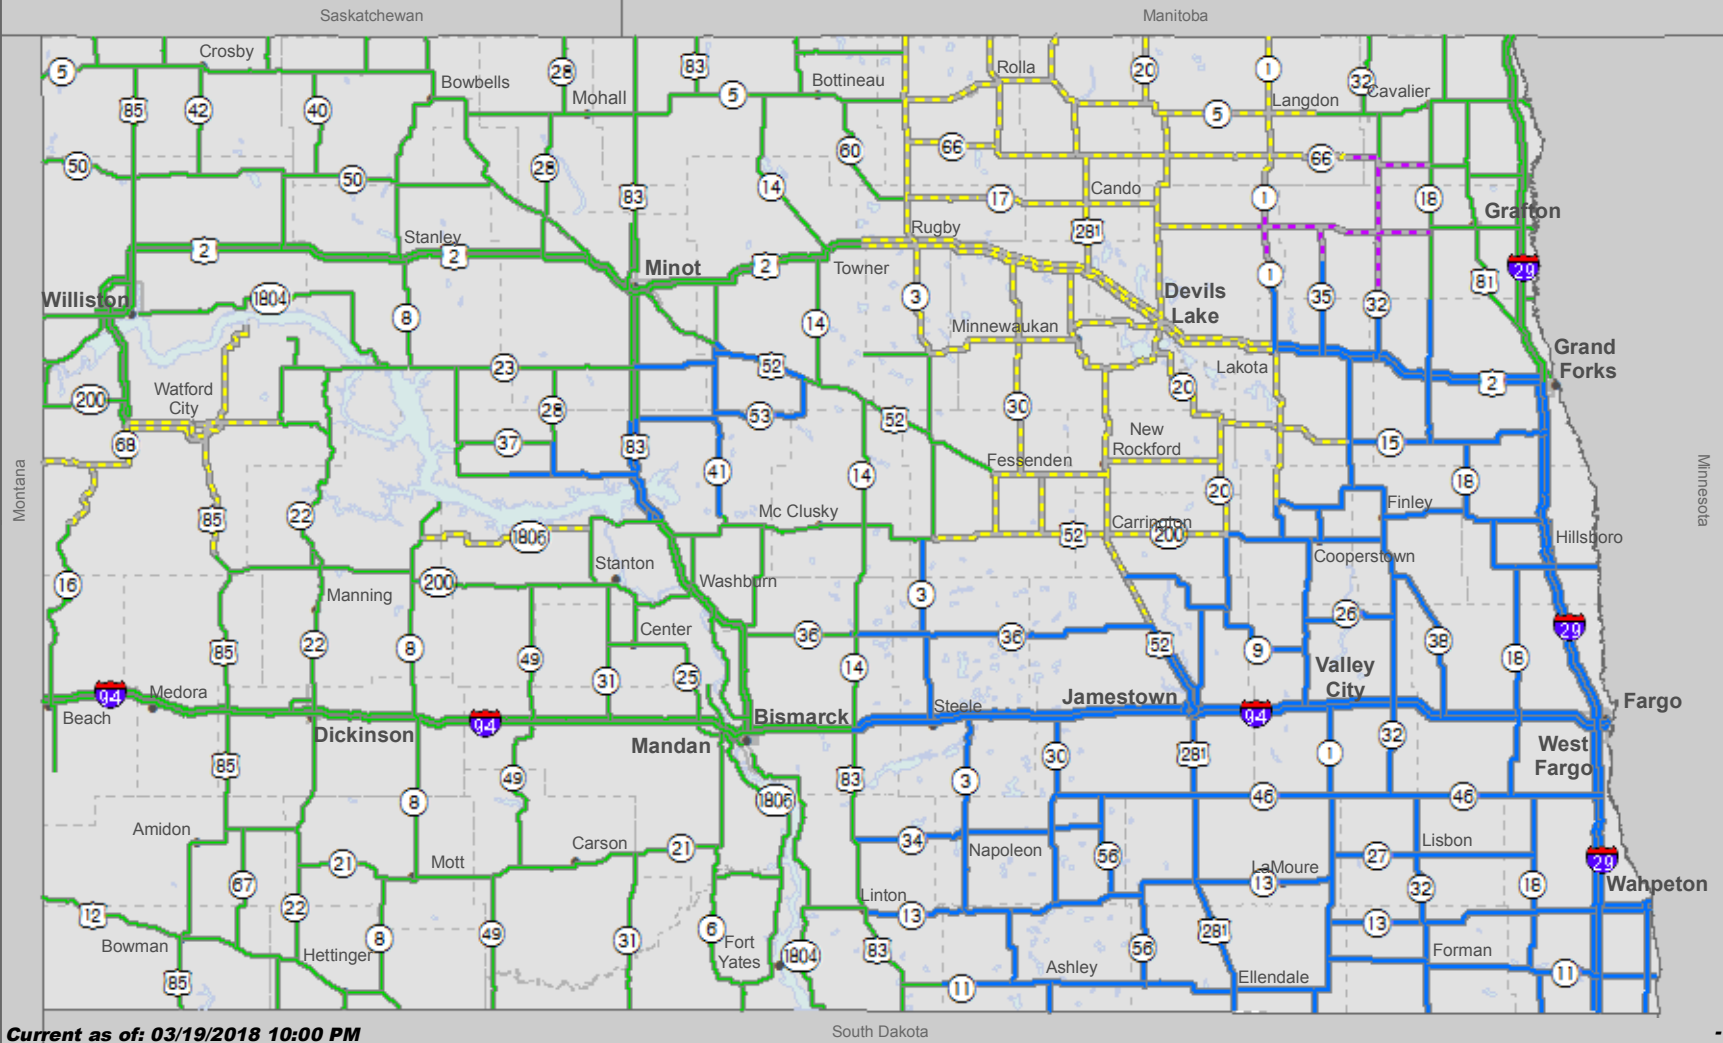

North Dakota Road Conditions/Closures/Incidents

Current as of: 03/19/2018 10:00 PM

- Closed/Blocked
- Ice/Compacted Snow
- Snow Covered
- Frost
- Wet/Slush
- Seasonal/Good
- Closed/Blocked
- No Travel Advised
- Scattered Ice
- Scattered Snow/Drifts
- Scattered Frost
- Scattered Wet/Slush
- Incident (Impacting Traffic)

The traveler information reports are based upon information available at the time of preparation. Actual conditions may vary. Be alert for changing conditions.