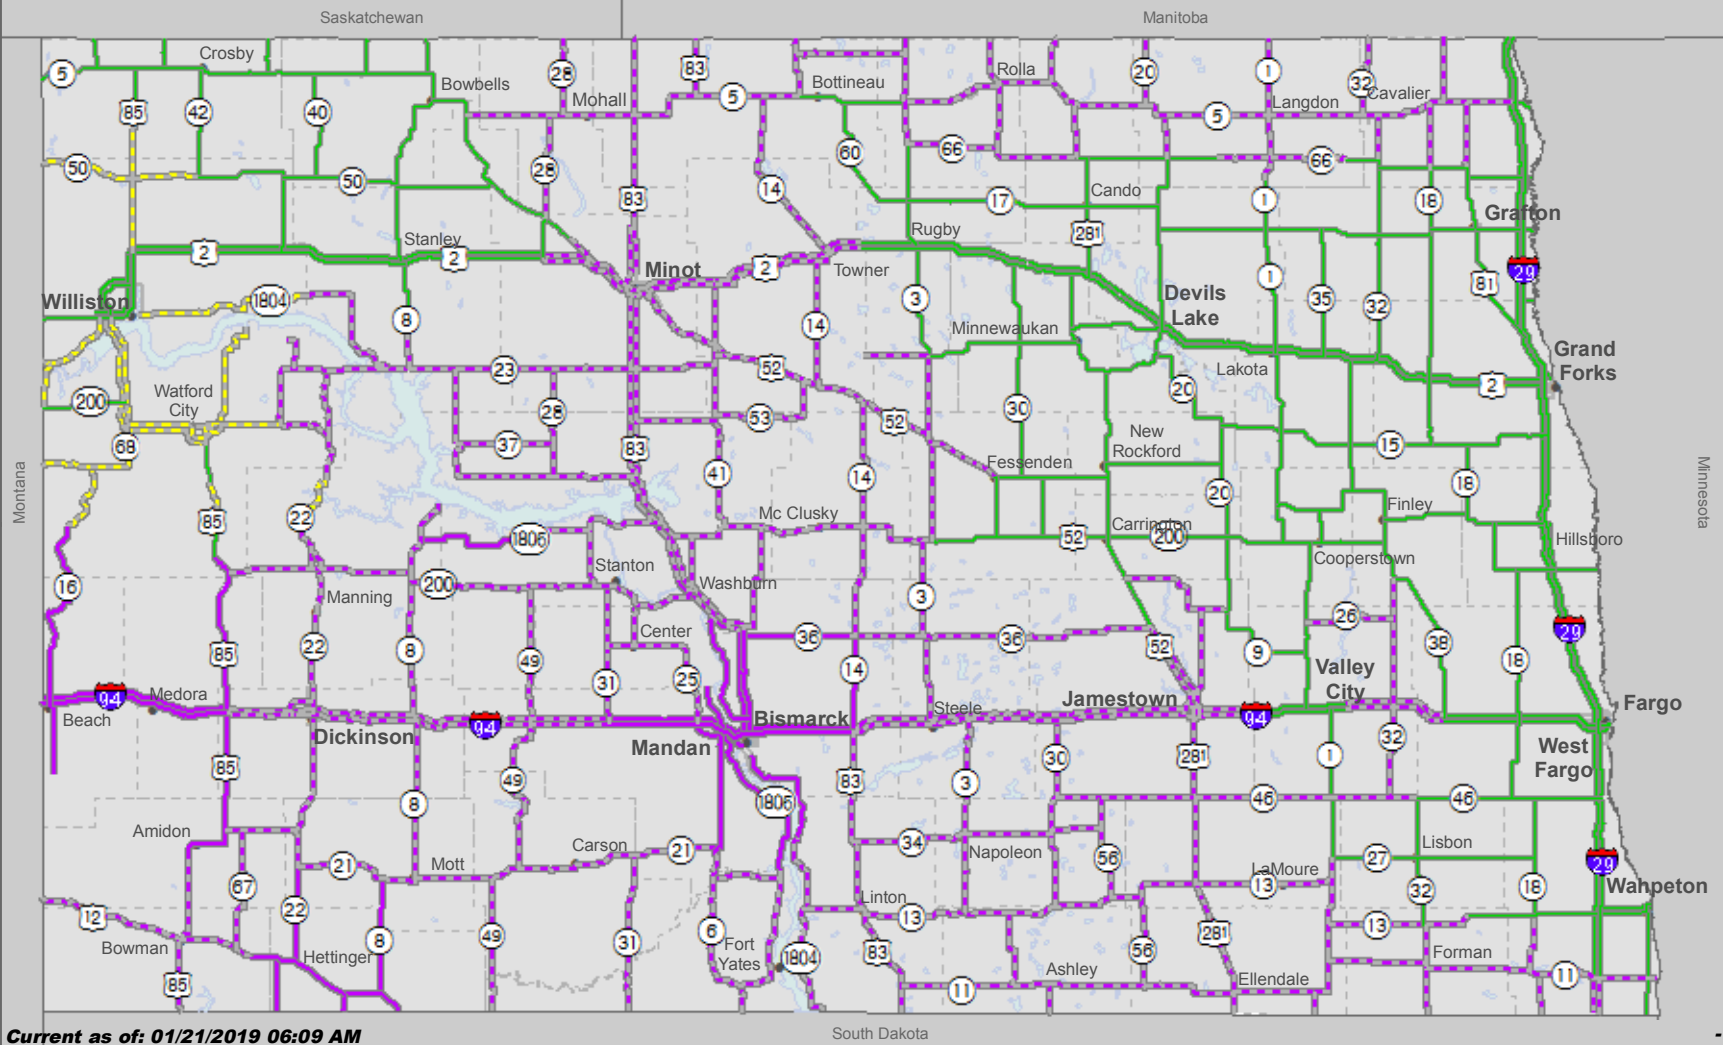

# North Dakota Road Conditions/Closures/Incidents

- |                   |                    |                       |                 |                     |                              |                |
|-------------------|--------------------|-----------------------|-----------------|---------------------|------------------------------|----------------|
| Closed/Blocked    | Ice/Compacted Snow | Snow Covered          | Frost           | Wet/Slush           | Seasonal/Good                | Closed/Blocked |
| No Travel Advised | Scattered Ice      | Scattered Snow/Drifts | Scattered Frost | Scattered Wet/Slush | Incident (Impacting Traffic) |                |

The traveler information reports are based upon information available at the time of preparation. Actual conditions may vary. Be alert for changing conditions.