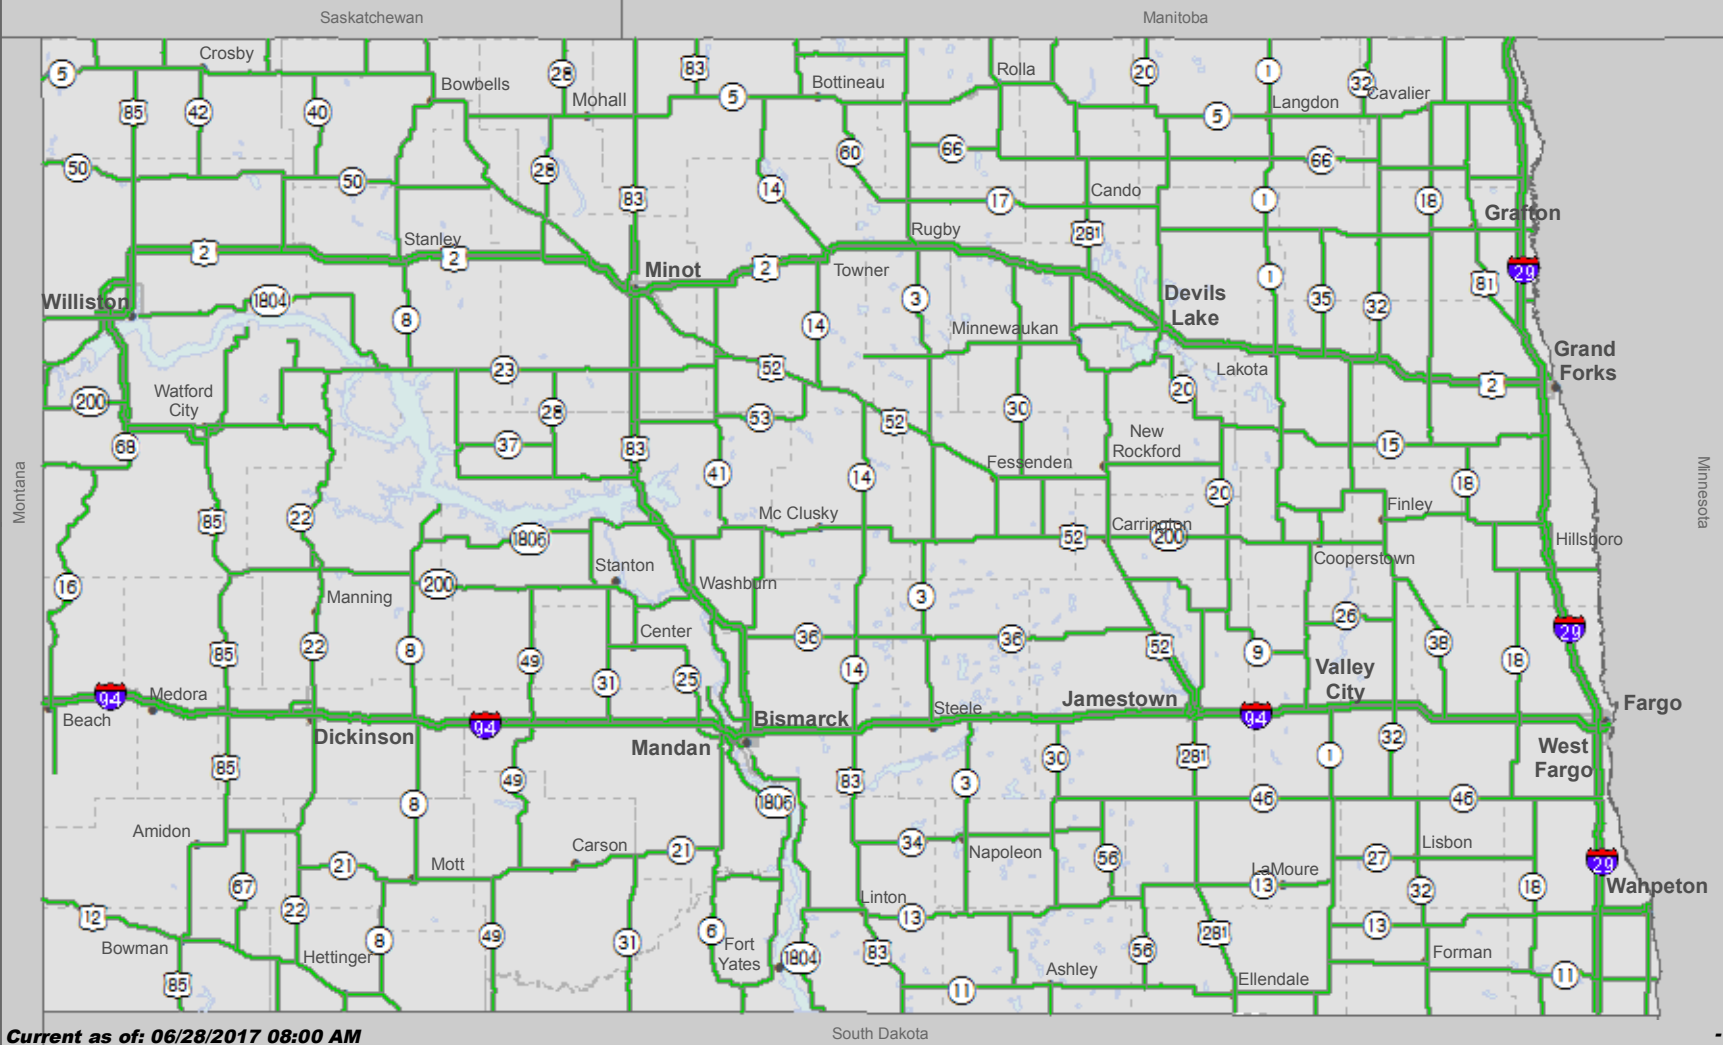

# North Dakota Road Conditions/Closures/Incidents

Current as of: 06/28/2017 08:00 AM

- |                   |                    |                       |                 |                     |                              |                |
|-------------------|--------------------|-----------------------|-----------------|---------------------|------------------------------|----------------|
| Closed/Blocked    | Ice/Compacted Snow | Snow Covered          | Frost           | Wet/Slush           | Seasonal/Good                | Closed/Blocked |
| No Travel Advised | Scattered Ice      | Scattered Snow/Drifts | Scattered Frost | Scattered Wet/Slush | Incident (Impacting Traffic) |                |

The traveler information reports are based upon information available at the time of preparation. Actual conditions may vary. Be alert for changing conditions.