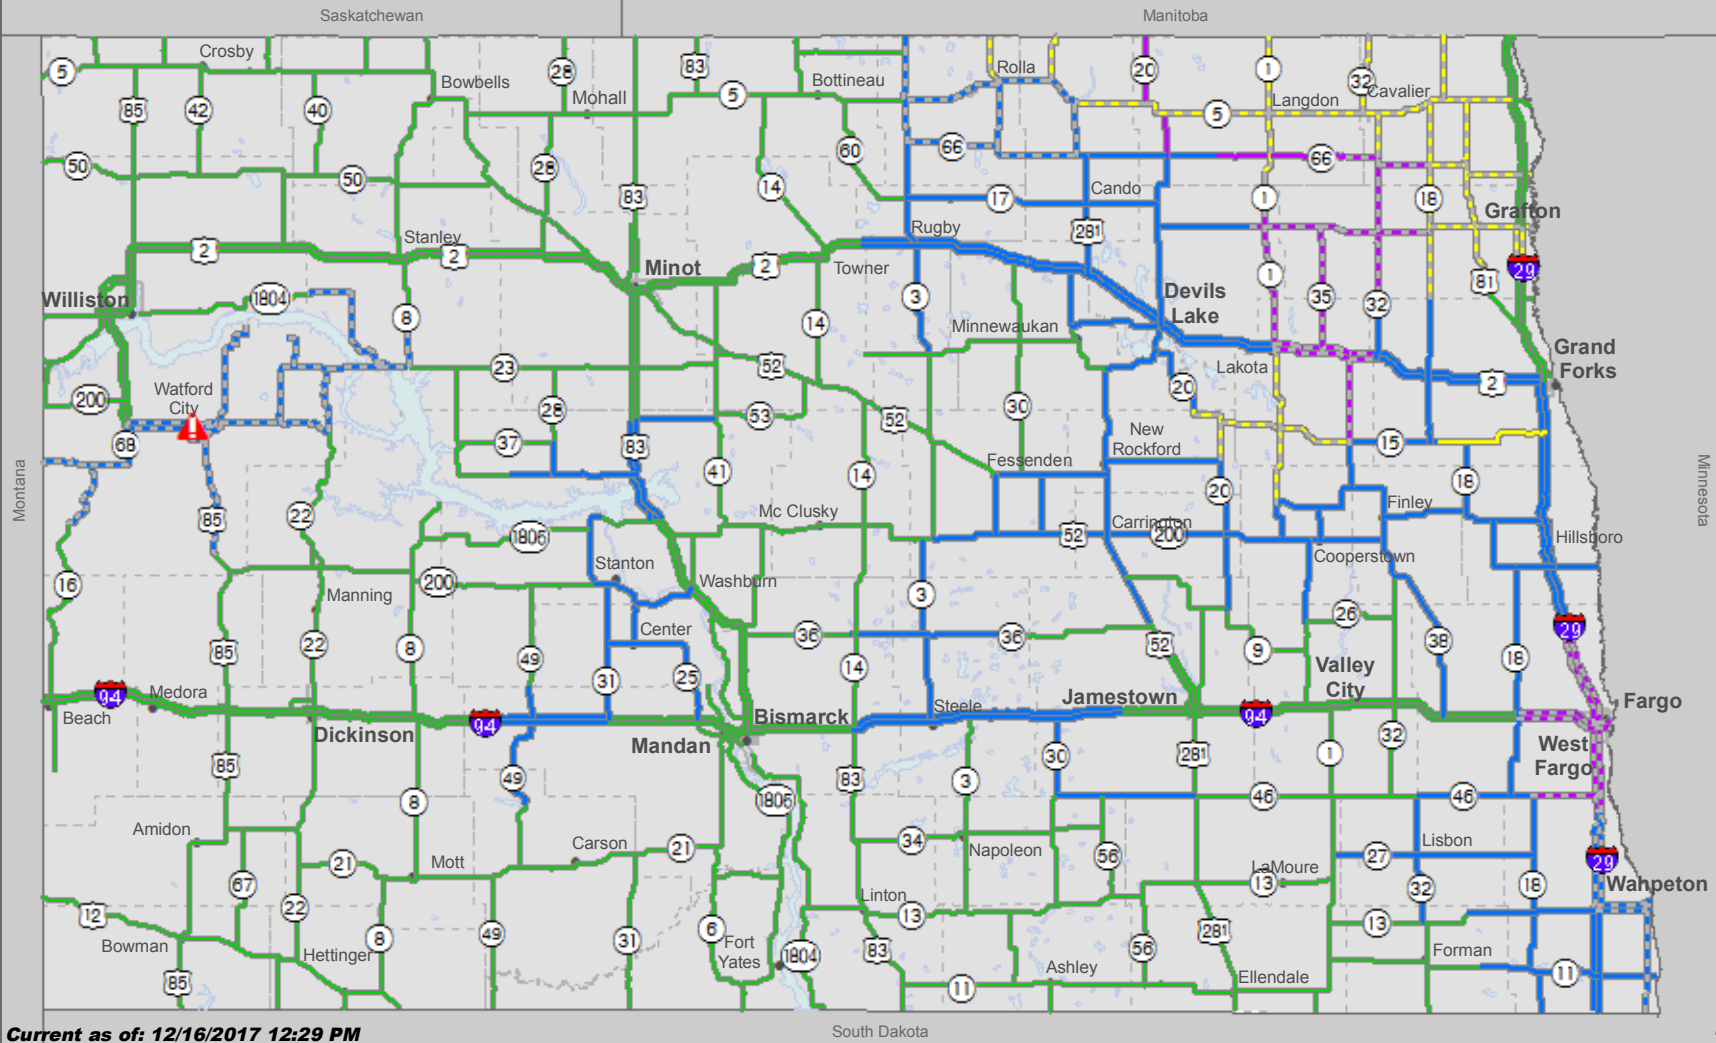

North Dakota Road Conditions/Closures/Incidents

Current as of: 12/16/2017 12:29 PM

- | | | | | | | |
|-------------------|--------------------|-----------------------|-----------------|---------------------|---------------|------------------------------|
| Closed/Blocked | Ice/Compacted Snow | Snow Covered | Frost | Wet/Slush | Seasonal/Good | Closed/Blocked |
| No Travel Advised | Scattered Ice | Scattered Snow/Drifts | Scattered Frost | Scattered Wet/Slush | | Incident (Impacting Traffic) |

The traveler information reports are based upon information available at the time of preparation. Actual conditions may vary. Be alert for changing conditions.