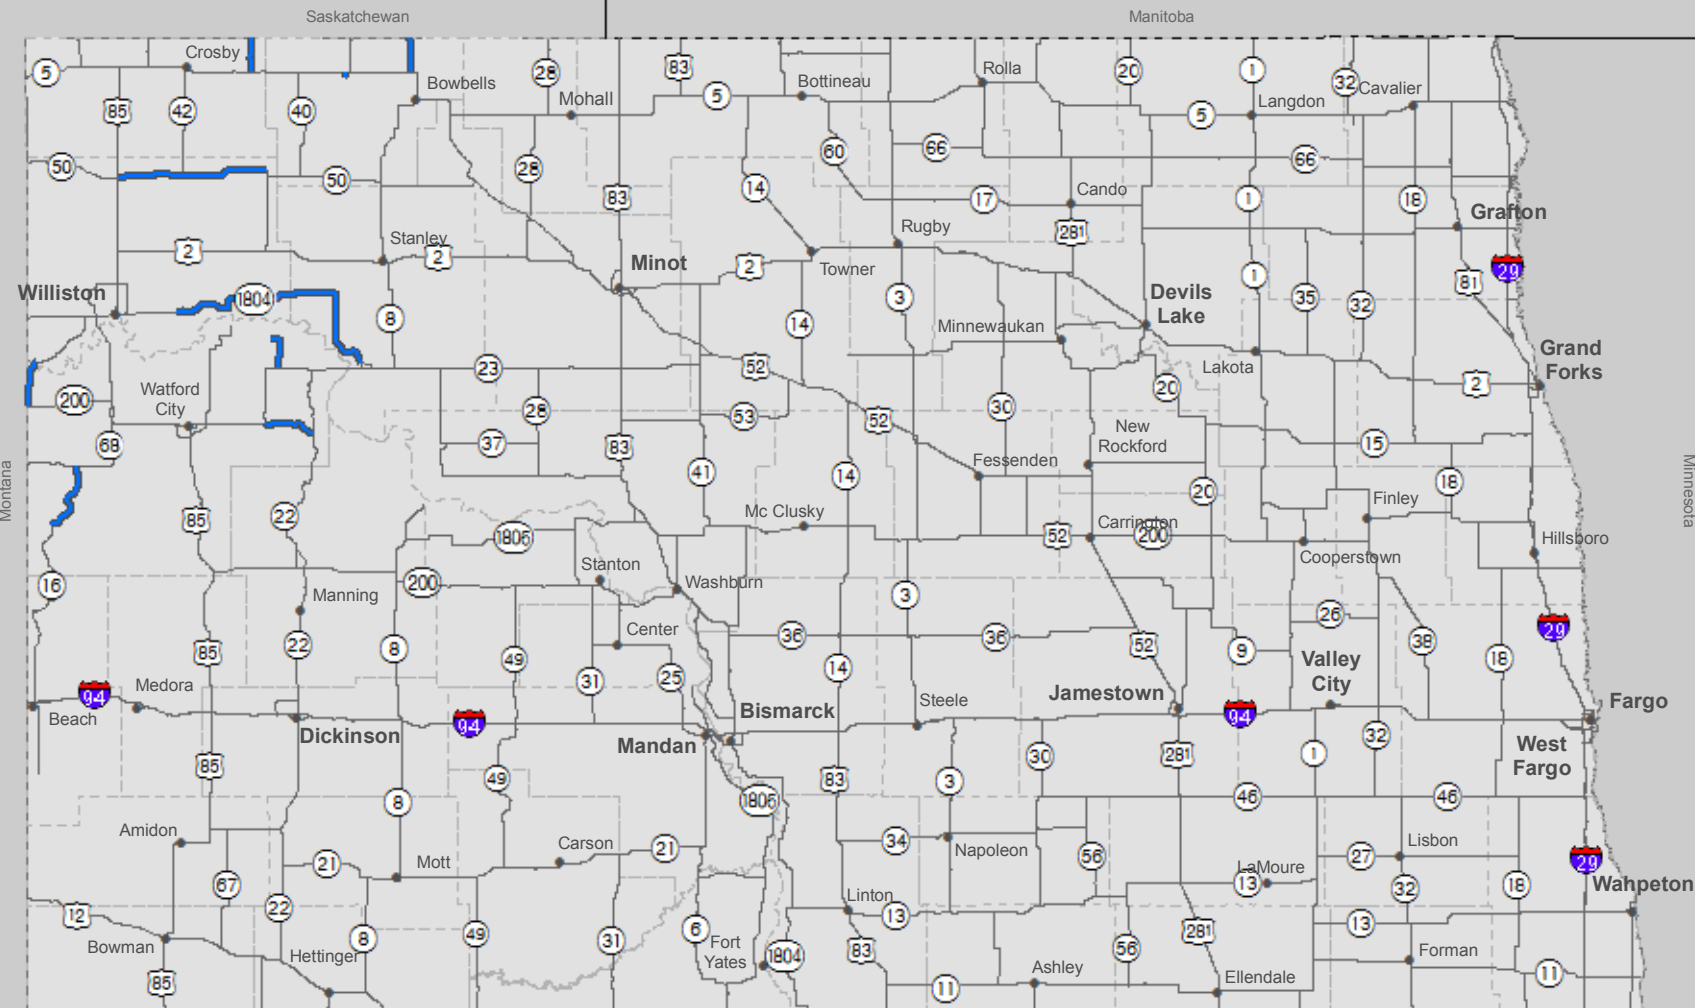

# Future North Dakota Load Restrictions

Order 2017-14 Effective 6/14/2017 7:00:00 AM CT

Date Published: 06/13/2017 02:57 PM

Interstate System	by Legal Weight	8 - Ton	7 - Ton	6 - Ton	5 - Ton
<b>Single Axle</b>	20,000 lbs	16,000 lbs	14,000 lbs	12,000 lbs	10,000 lbs
<b>Tandem Axle</b>	34,000 lbs	32,000 lbs	28,000 lbs	24,000 lbs	20,000 lbs
<b>3 Axle Group or more per Axle</b>	17,000 lbs	14,000 lbs	12,000 lbs	10,000 lbs	10,000 lbs
<b>Max. Axle Group</b>	48,000 lbs	42,000 lbs	36,000 lbs	30,000 lbs	30,000 lbs
<b>Gross Weight</b>	105,500 lbs	105,500 lbs	105,500 lbs	80,000 lbs	80,000 lbs