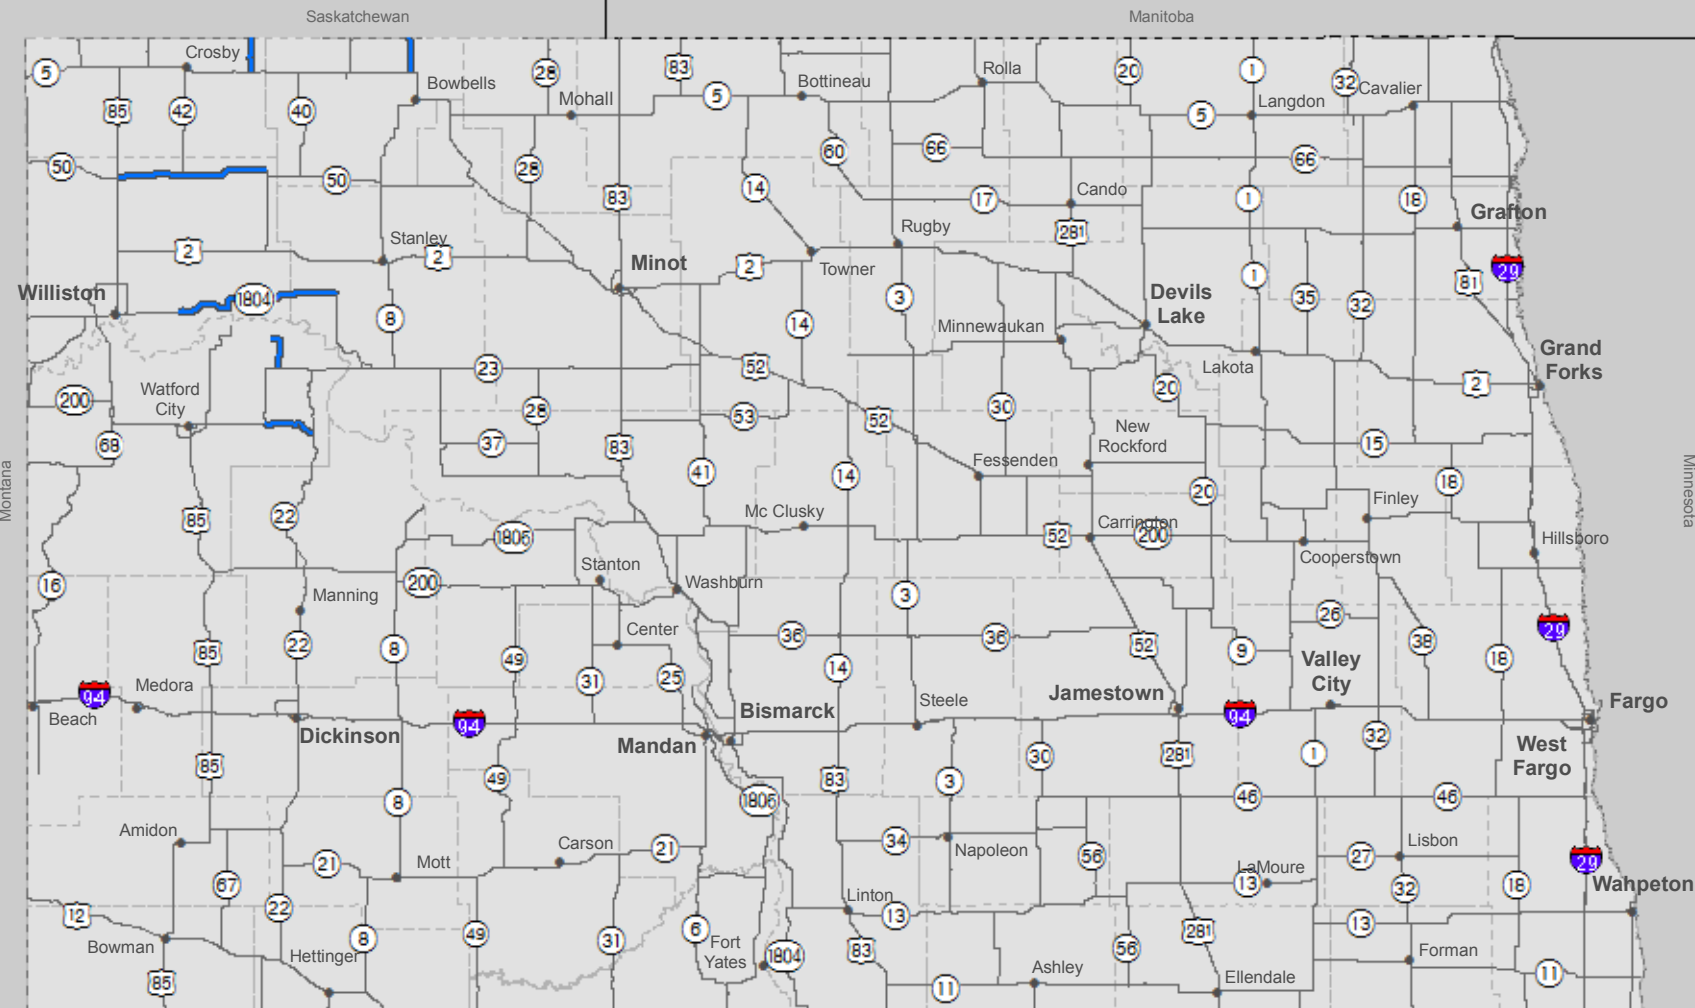

# Future North Dakota Load Restrictions

Order 2018-12 Effective 6/26/2018 7:00:00 AM CT

Date Published: 06/25/2018 09:40 AM

Interstate System	by Legal Weight	8 - Ton	7 - Ton	6 - Ton	5 - Ton
<b>Single Axle</b>	20,000 lbs	16,000 lbs	14,000 lbs	12,000 lbs	10,000 lbs
<b>Tandem Axle</b>	34,000 lbs	32,000 lbs	28,000 lbs	24,000 lbs	20,000 lbs
<b>3 Axle Group or more per Axle</b>	17,000 lbs	14,000 lbs	12,000 lbs	10,000 lbs	10,000 lbs
<b>Max. Axle Group</b>	48,000 lbs	42,000 lbs	36,000 lbs	30,000 lbs	30,000 lbs
<b>Gross Weight</b>	105,500 lbs	105,500 lbs	105,500 lbs	80,000 lbs	80,000 lbs