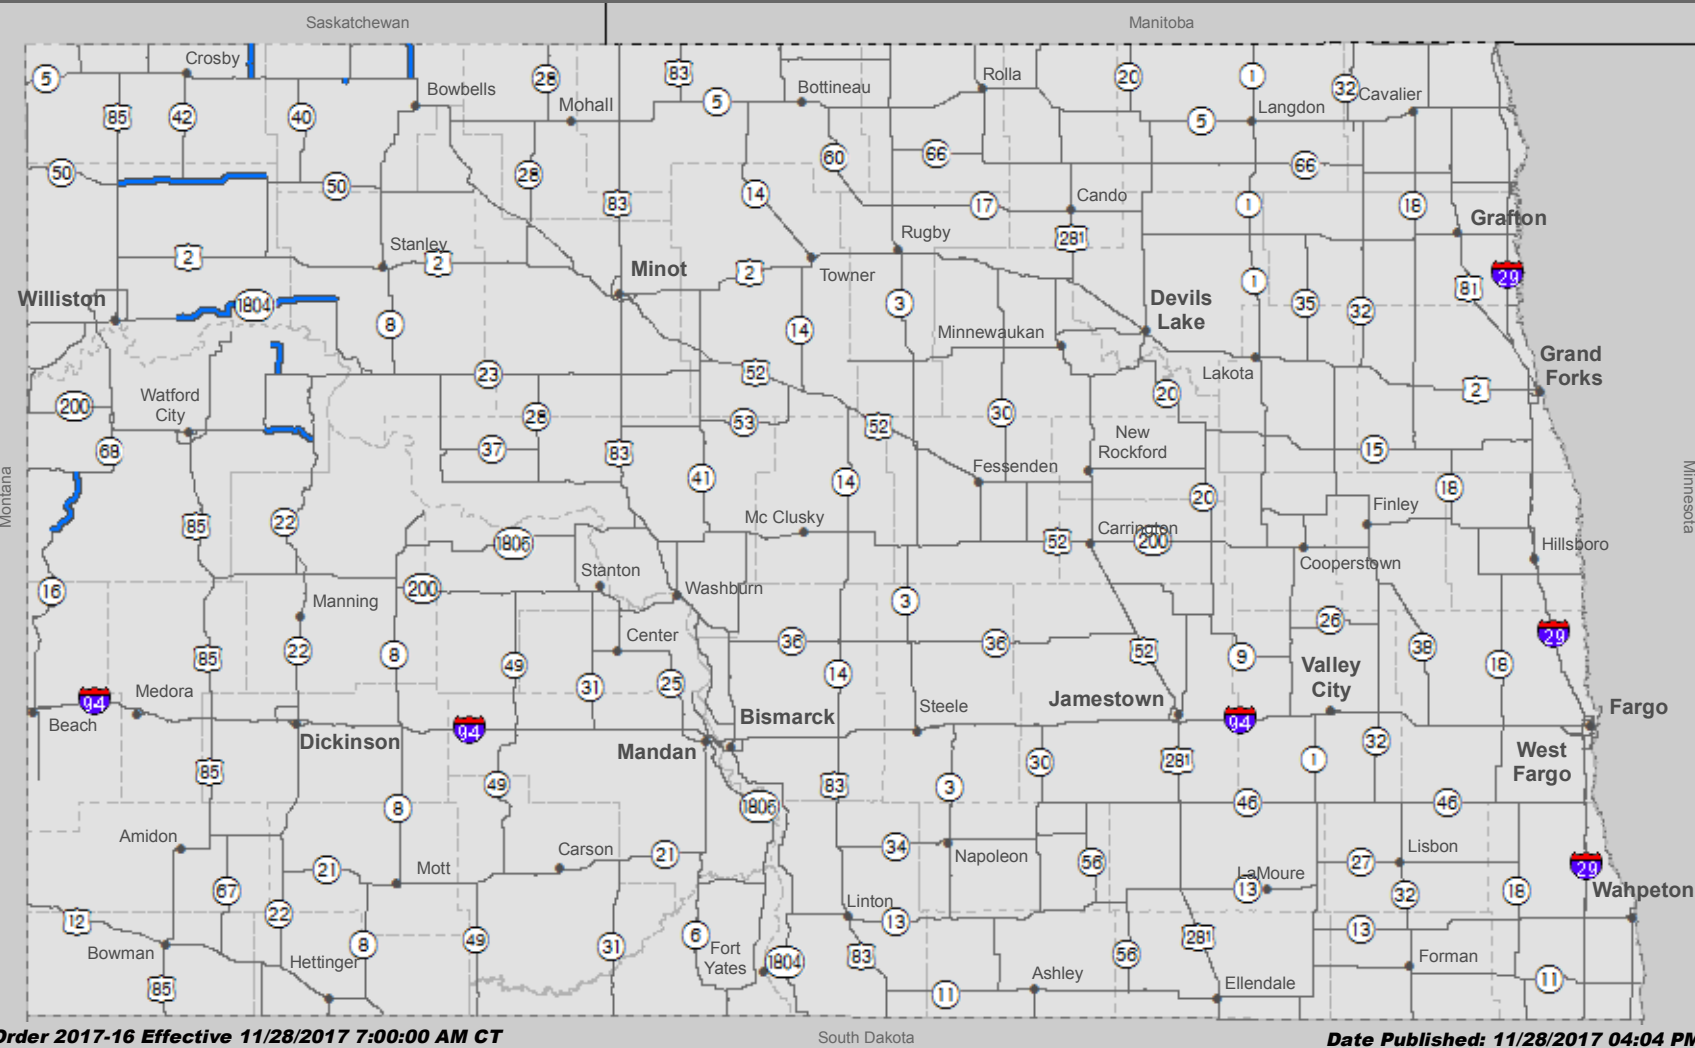

# Current North Dakota Load Restrictions

Order 2017-16 Effective 11/28/2017 7:00:00 AM CT

Date Published: 11/28/2017 04:04 PM

Interstate System	by Legal Weight	8 - Ton	7 - Ton	6 - Ton	5 - Ton
Single Axle	20,000 lbs	16,000 lbs	14,000 lbs	12,000 lbs	10,000 lbs
Tandem Axle	34,000 lbs	32,000 lbs	28,000 lbs	24,000 lbs	20,000 lbs
3 Axle Group or more per Axle	17,000 lbs	14,000 lbs	12,000 lbs	10,000 lbs	10,000 lbs
Max. Axle Group	48,000 lbs	42,000 lbs	36,000 lbs	30,000 lbs	30,000 lbs
Gross Weight	105,500 lbs	105,500 lbs	105,500 lbs	80,000 lbs	80,000 lbs

Call Highway Patrol for vehicle size/weight and permits.  
Call 511 for enroute information