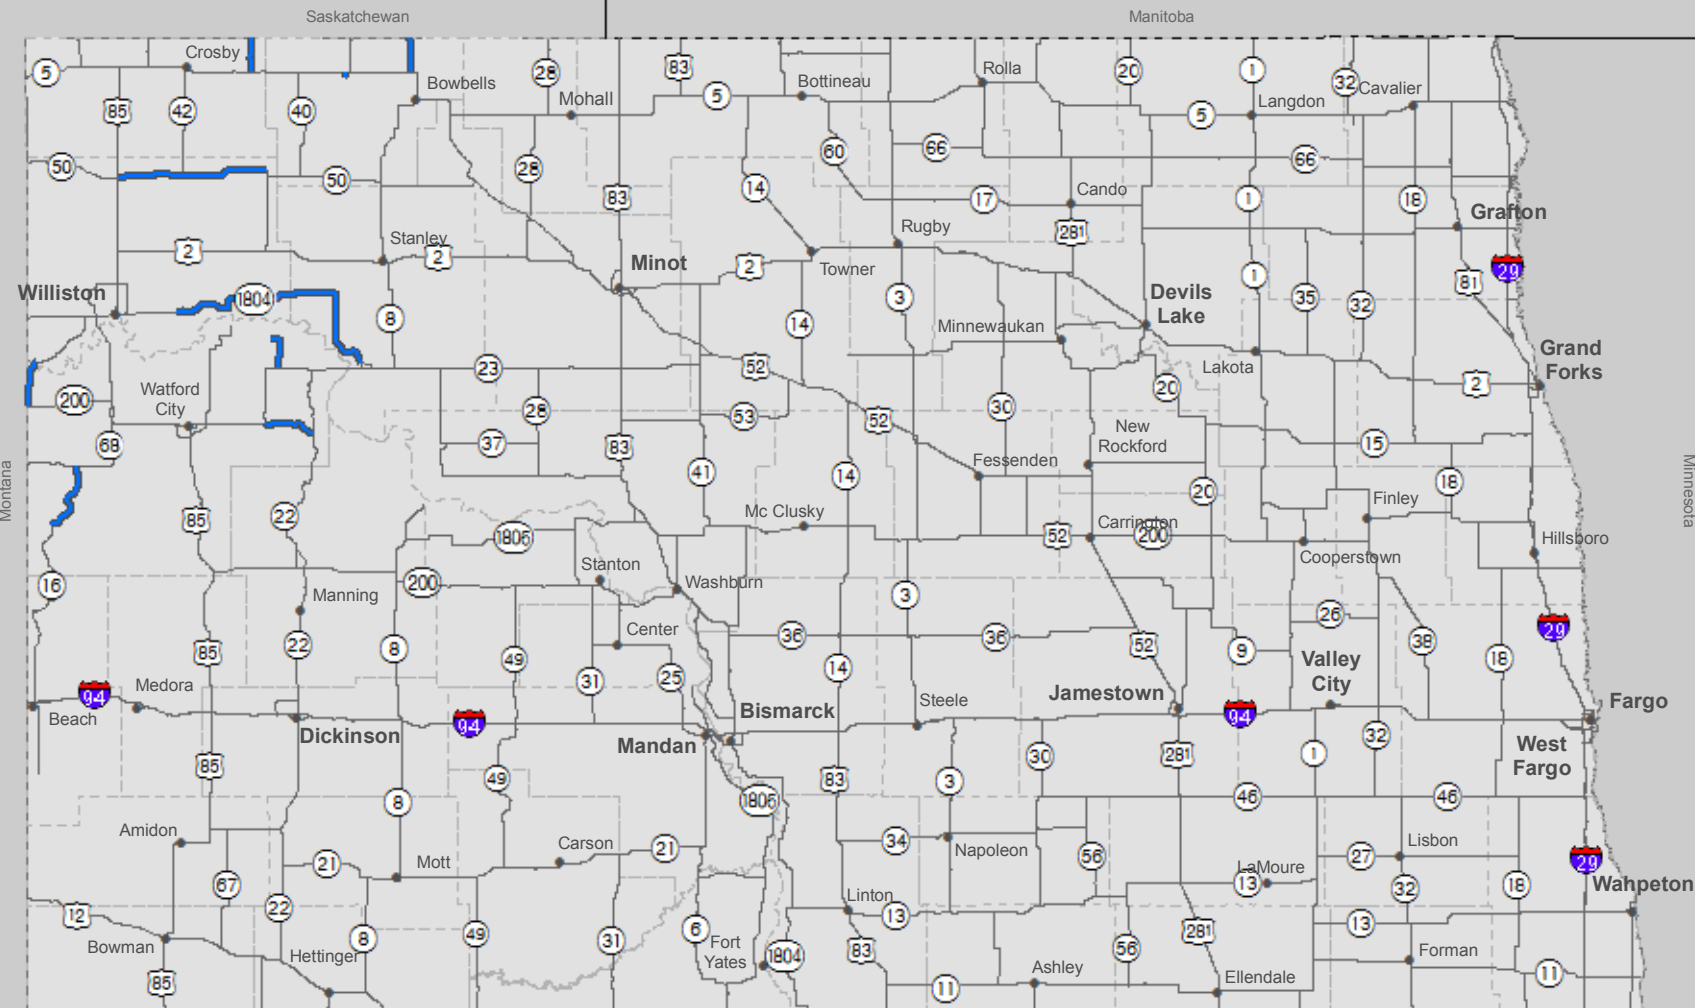

Current North Dakota Load Restrictions

Order 2017-14 Effective 6/14/2017 7:00:00 AM CT

Date Published: 06/13/2017 02:57 PM

Interstate System	by Legal Weight	8 - Ton	7 - Ton	6 - Ton	5 - Ton
Single Axle	20,000 lbs	16,000 lbs	14,000 lbs	12,000 lbs	10,000 lbs
Tandem Axle	34,000 lbs	32,000 lbs	28,000 lbs	24,000 lbs	20,000 lbs
3 Axle Group or more per Axle	17,000 lbs	14,000 lbs	12,000 lbs	10,000 lbs	10,000 lbs
Max. Axle Group	48,000 lbs	42,000 lbs	36,000 lbs	30,000 lbs	30,000 lbs
Gross Weight	105,500 lbs	105,500 lbs	105,500 lbs	80,000 lbs	80,000 lbs