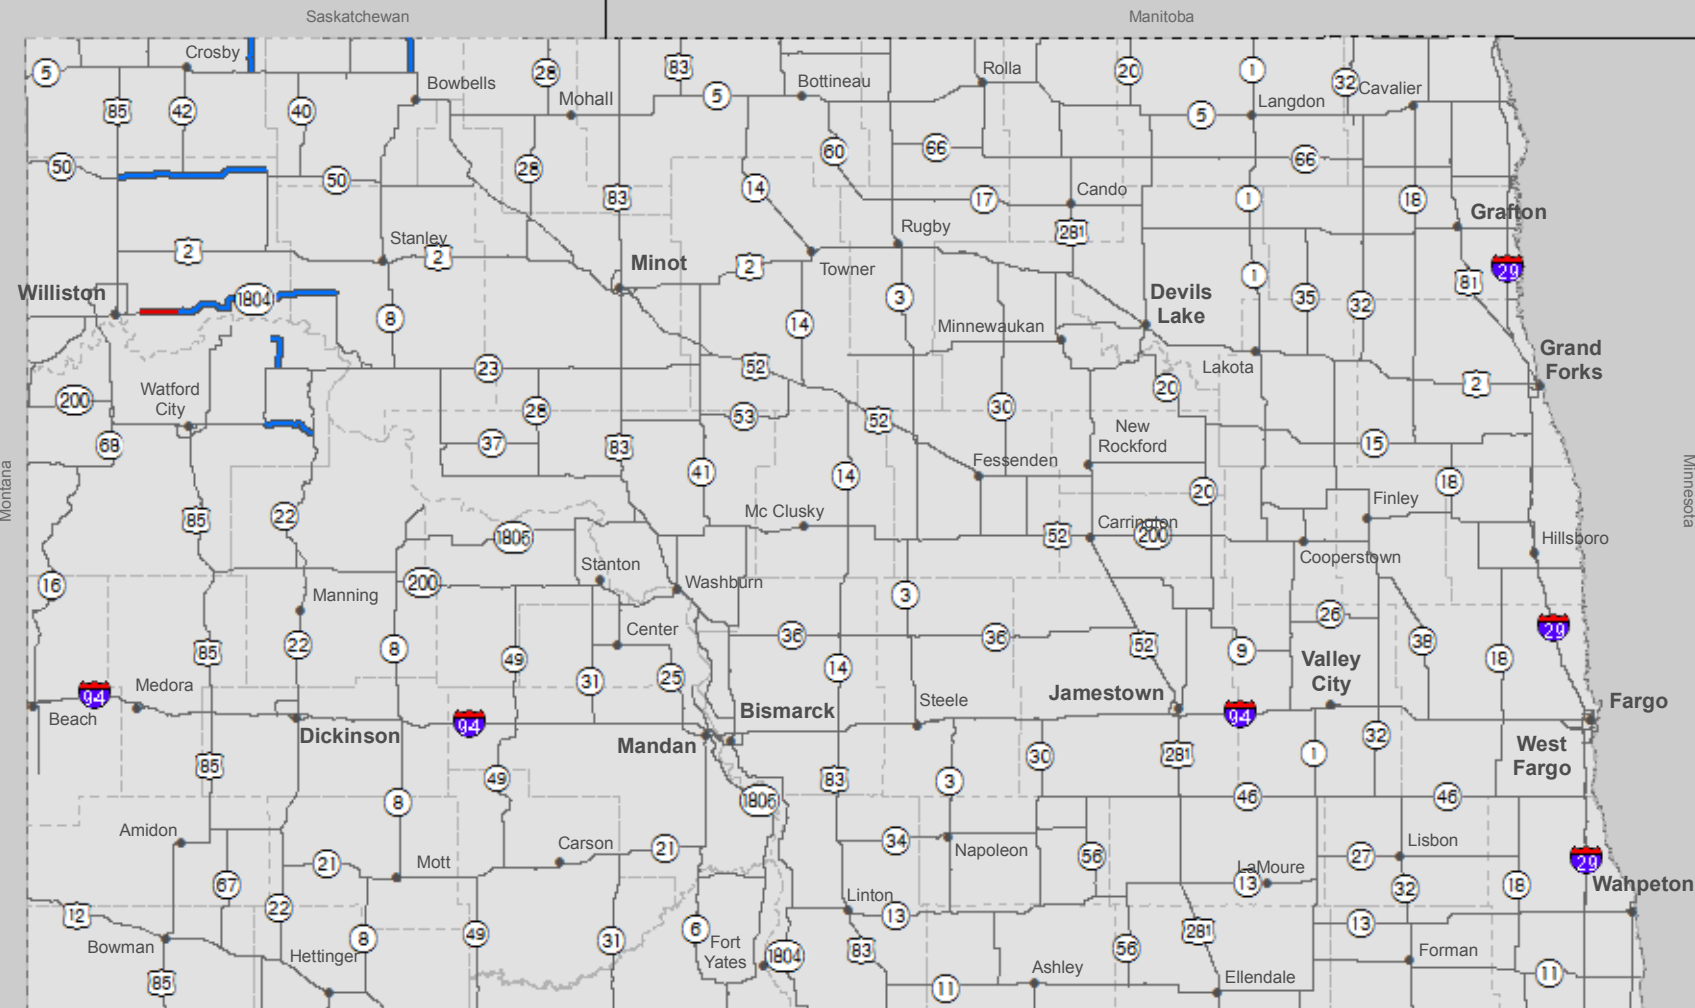

Current North Dakota Load Restrictions

Order 2018-11 Effective 6/19/2018 7:00:00 AM CT

Date Published: 06/18/2018 02:56 PM

Interstate System	by Legal Weight	8 - Ton	7 - Ton	6 - Ton	5 - Ton
Single Axle	20,000 lbs	16,000 lbs	14,000 lbs	12,000 lbs	10,000 lbs
Tandem Axle	34,000 lbs	32,000 lbs	28,000 lbs	24,000 lbs	20,000 lbs
3 Axle Group or more per Axle	17,000 lbs	14,000 lbs	12,000 lbs	10,000 lbs	10,000 lbs
Max. Axle Group	48,000 lbs	42,000 lbs	36,000 lbs	30,000 lbs	30,000 lbs
Gross Weight	105,500 lbs	105,500 lbs	105,500 lbs	80,000 lbs	80,000 lbs