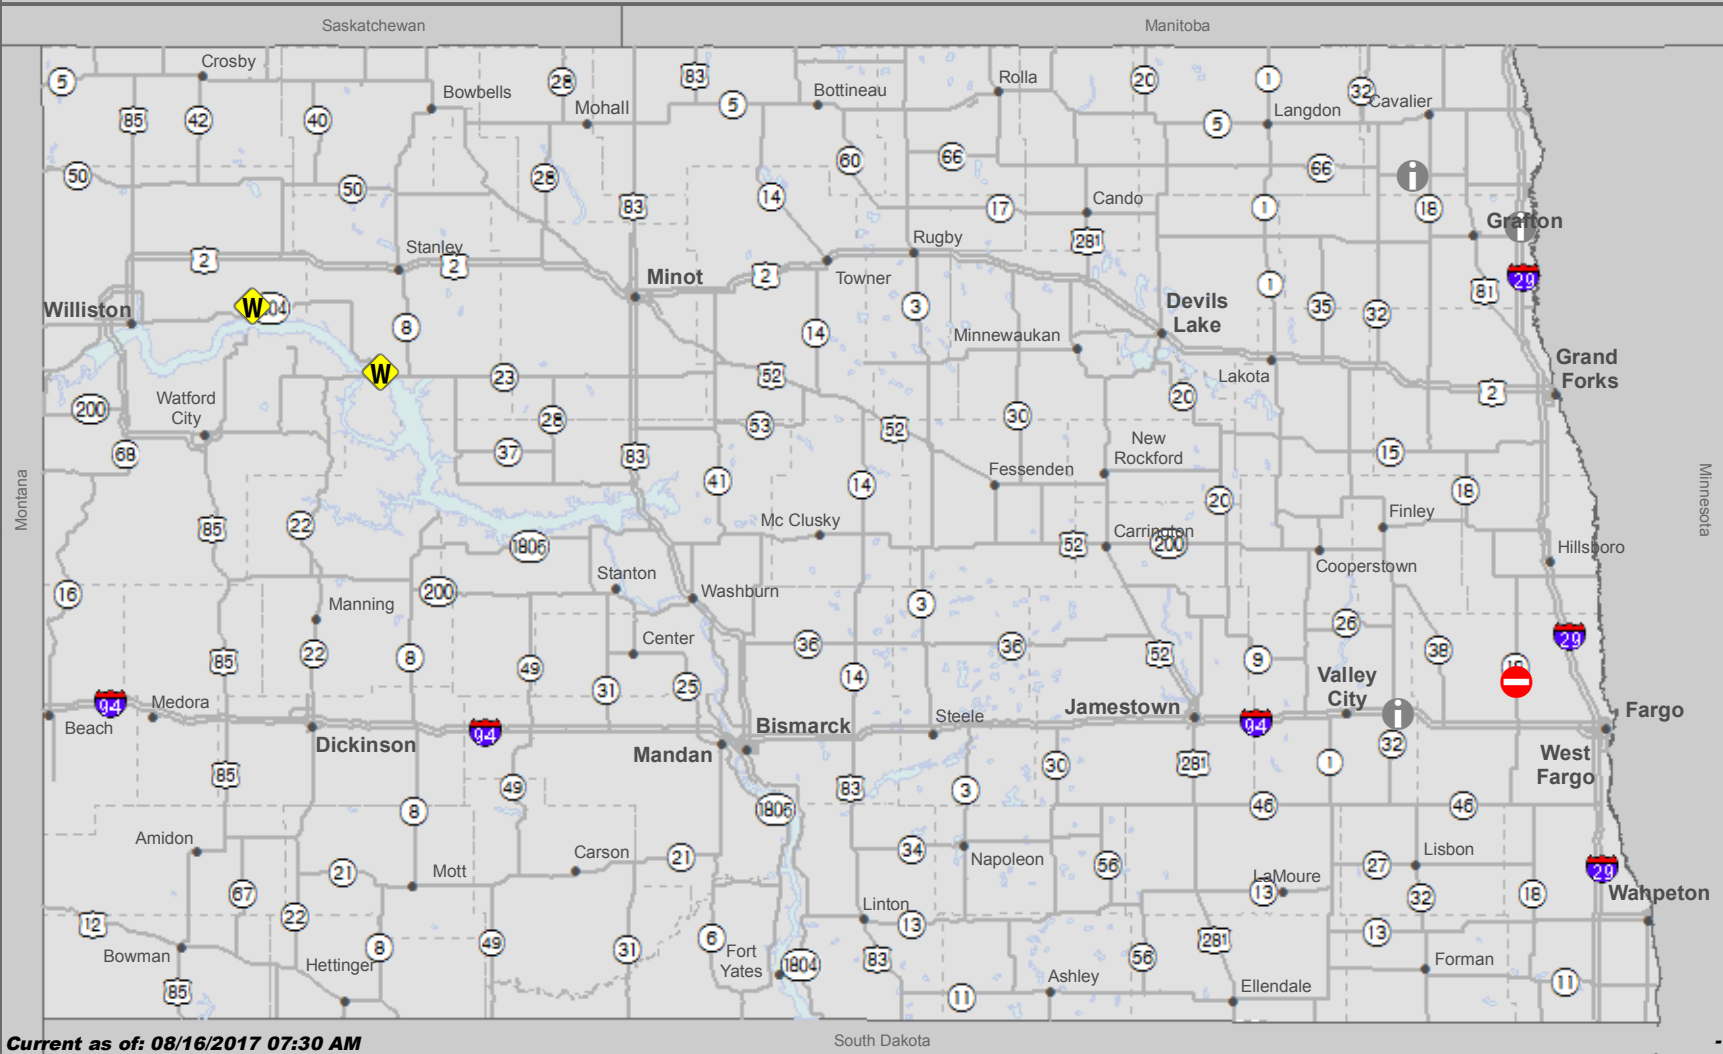

North Dakota Incidents/Warnings/Events/Closed Roads

Current as of: 08/16/2017 07:30 AM

South Dakota

- Closed/Blocked
- Closed/Blocked
- Incident (Impacting Traffic)
- Warning
- Water on/near Road
- Event
- Informational

The traveler information reports are based upon information available at the time of preparation. Actual conditions may vary. Be alert for changing conditions.