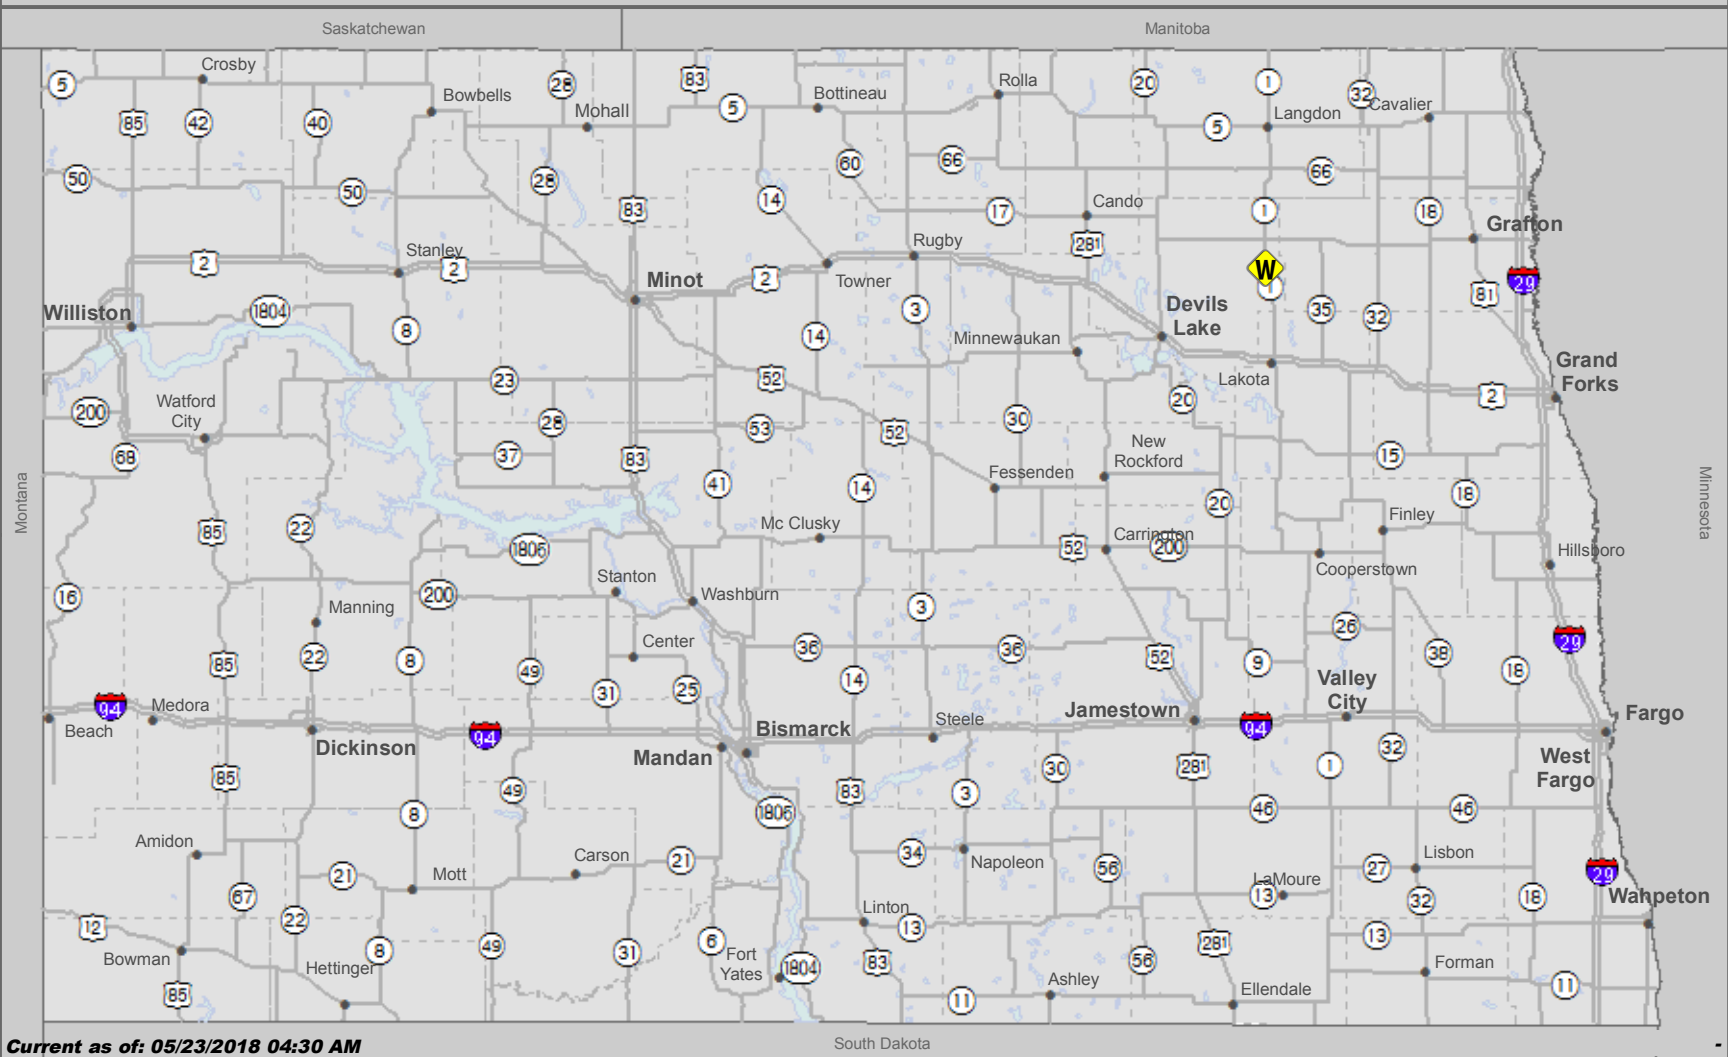

# North Dakota Incidents/Warnings/Events/Closed Roads

Current as of: 05/23/2018 04:30 AM

- Closed/Blocked
- Closed/Blocked
- Incident (Impacting Traffic)
- Warning
- Water on/near Road
- Event
- Informational

The traveler information reports are based upon information available at the time of preparation. Actual conditions may vary. Be alert for changing conditions.