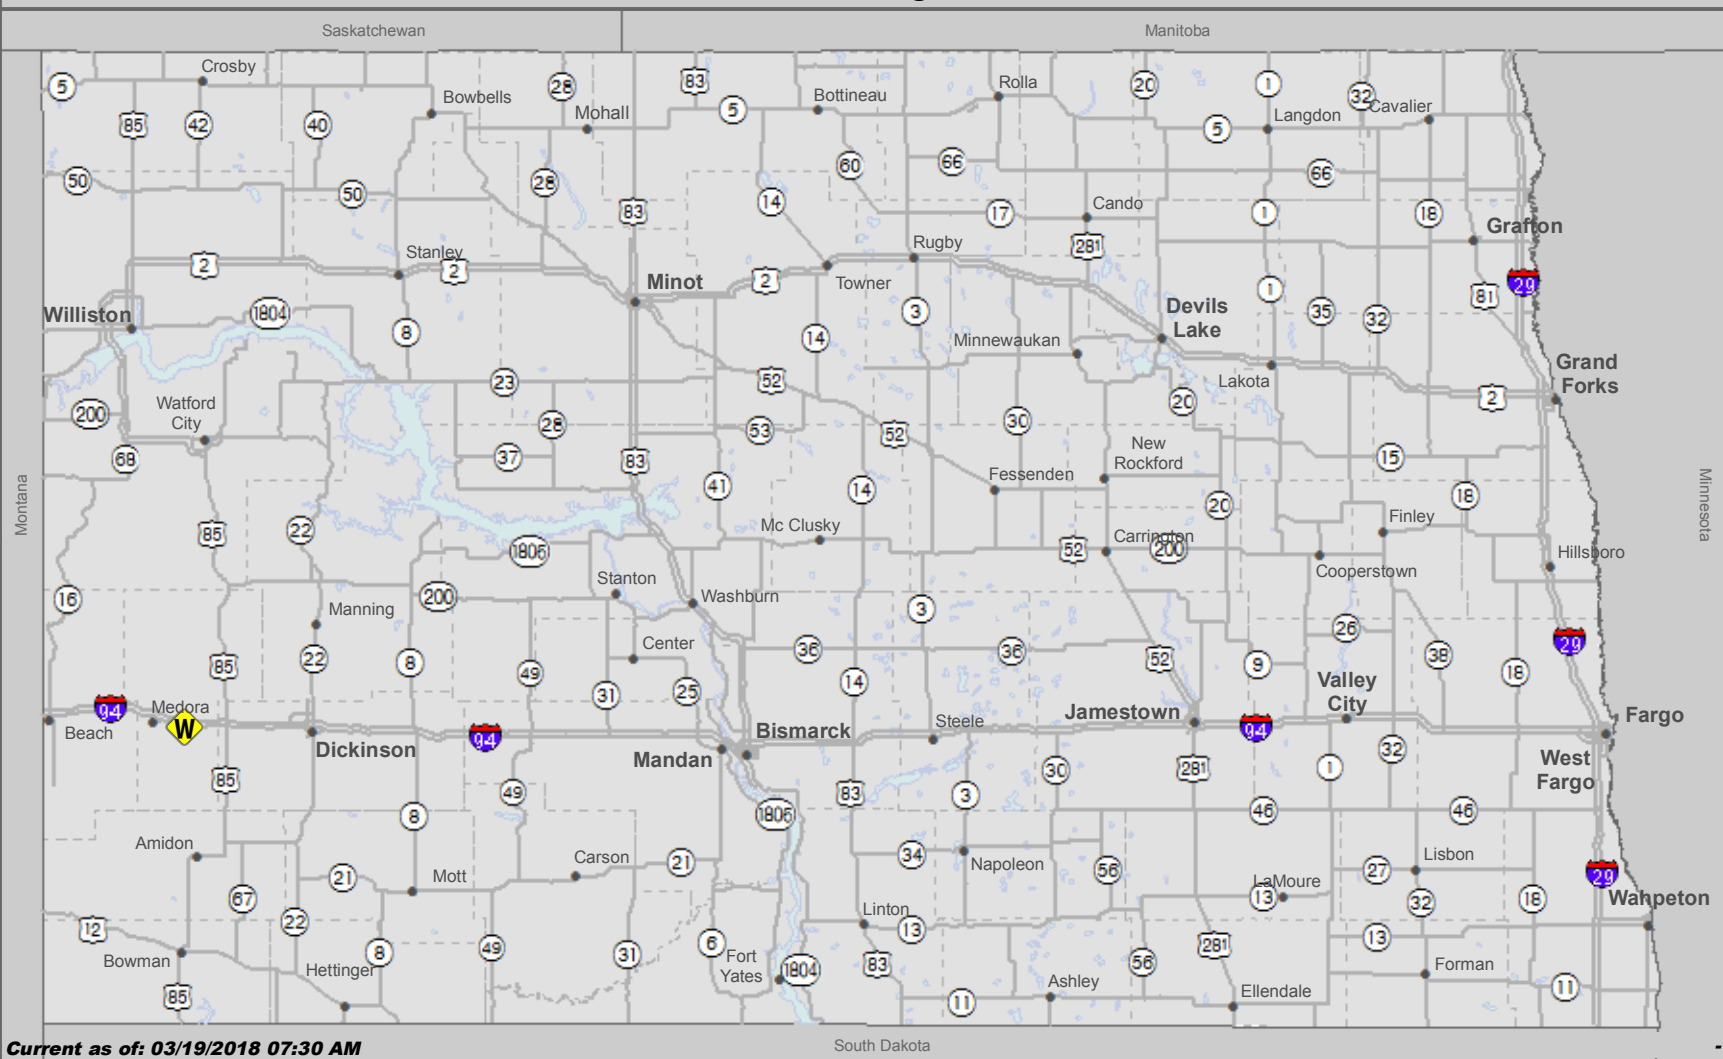

# North Dakota Incidents/Warnings/Events/Closed Roads

Current as of: 03/19/2018 07:30 AM

South Dakota

- Closed/Blocked
- Closed/Blocked
- Incident (Impacting Traffic)
- Warning
- Water on/near Road
- Event
- Informational

The traveler information reports are based upon information available at the time of preparation. Actual conditions may vary. Be alert for changing conditions.