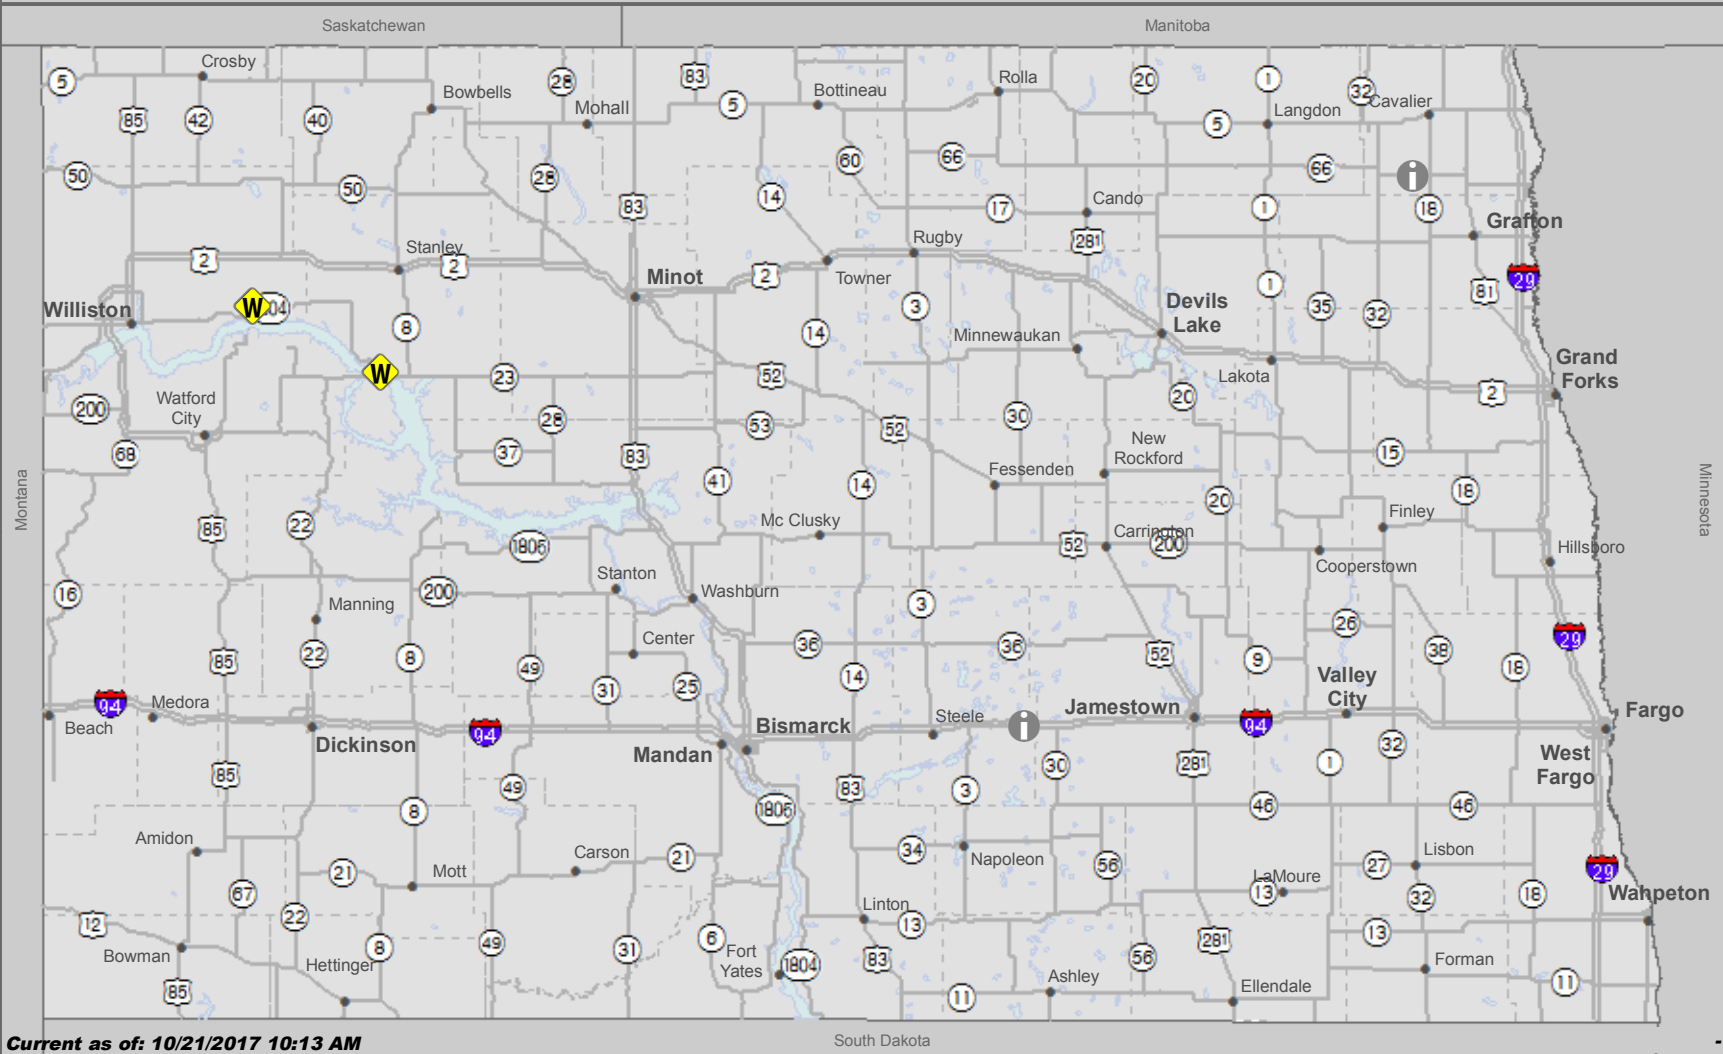

# North Dakota Incidents/Warnings/Events/Closed Roads

Current as of: 10/21/2017 10:13 AM

South Dakota

- Closed/Blocked
- Closed/Blocked
- Incident (Impacting Traffic)
- Warning
- Water on/near Road
- Event
- Informational

The traveler information reports are based upon information available at the time of preparation. Actual conditions may vary. Be alert for changing conditions.