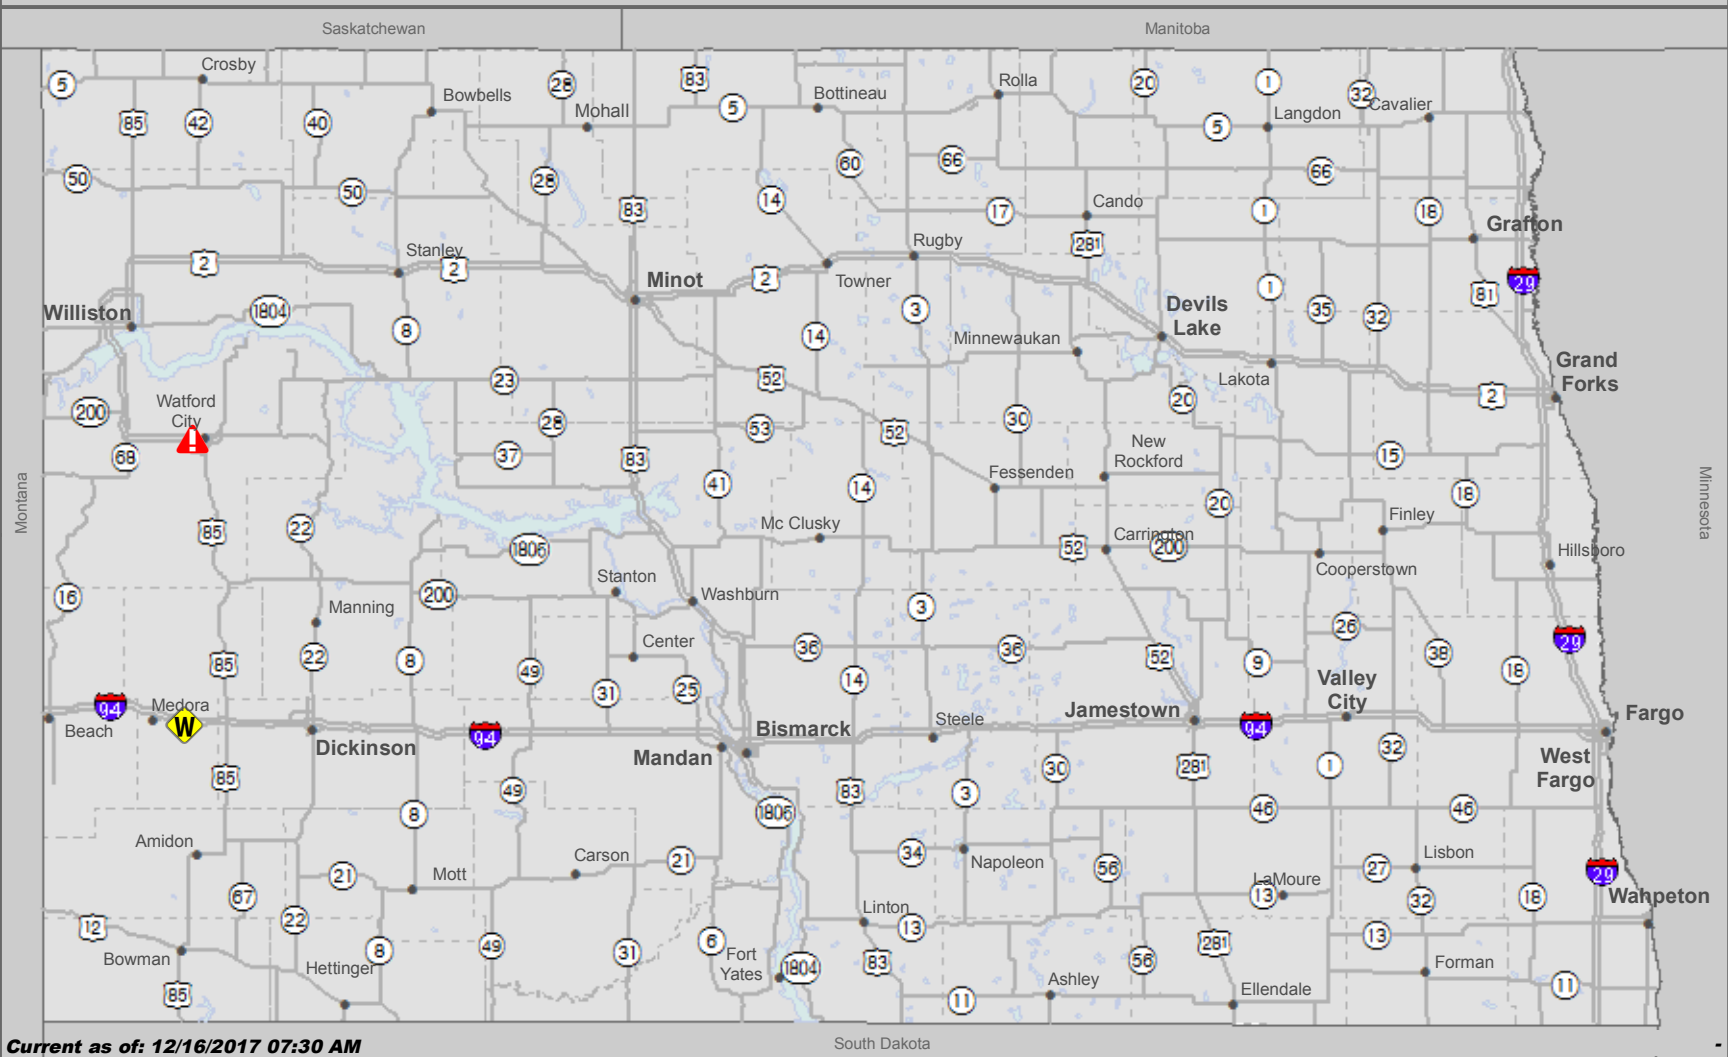

North Dakota Incidents/Warnings/Events/Closed Roads

Current as of: 12/16/2017 07:30 AM

- Closed/Blocked
- Closed/Blocked
- Incident (Impacting Traffic)
- Warning
- Water on/near Road
- Event
- Informational

The traveler information reports are based upon information available at the time of preparation. Actual conditions may vary. Be alert for changing conditions.