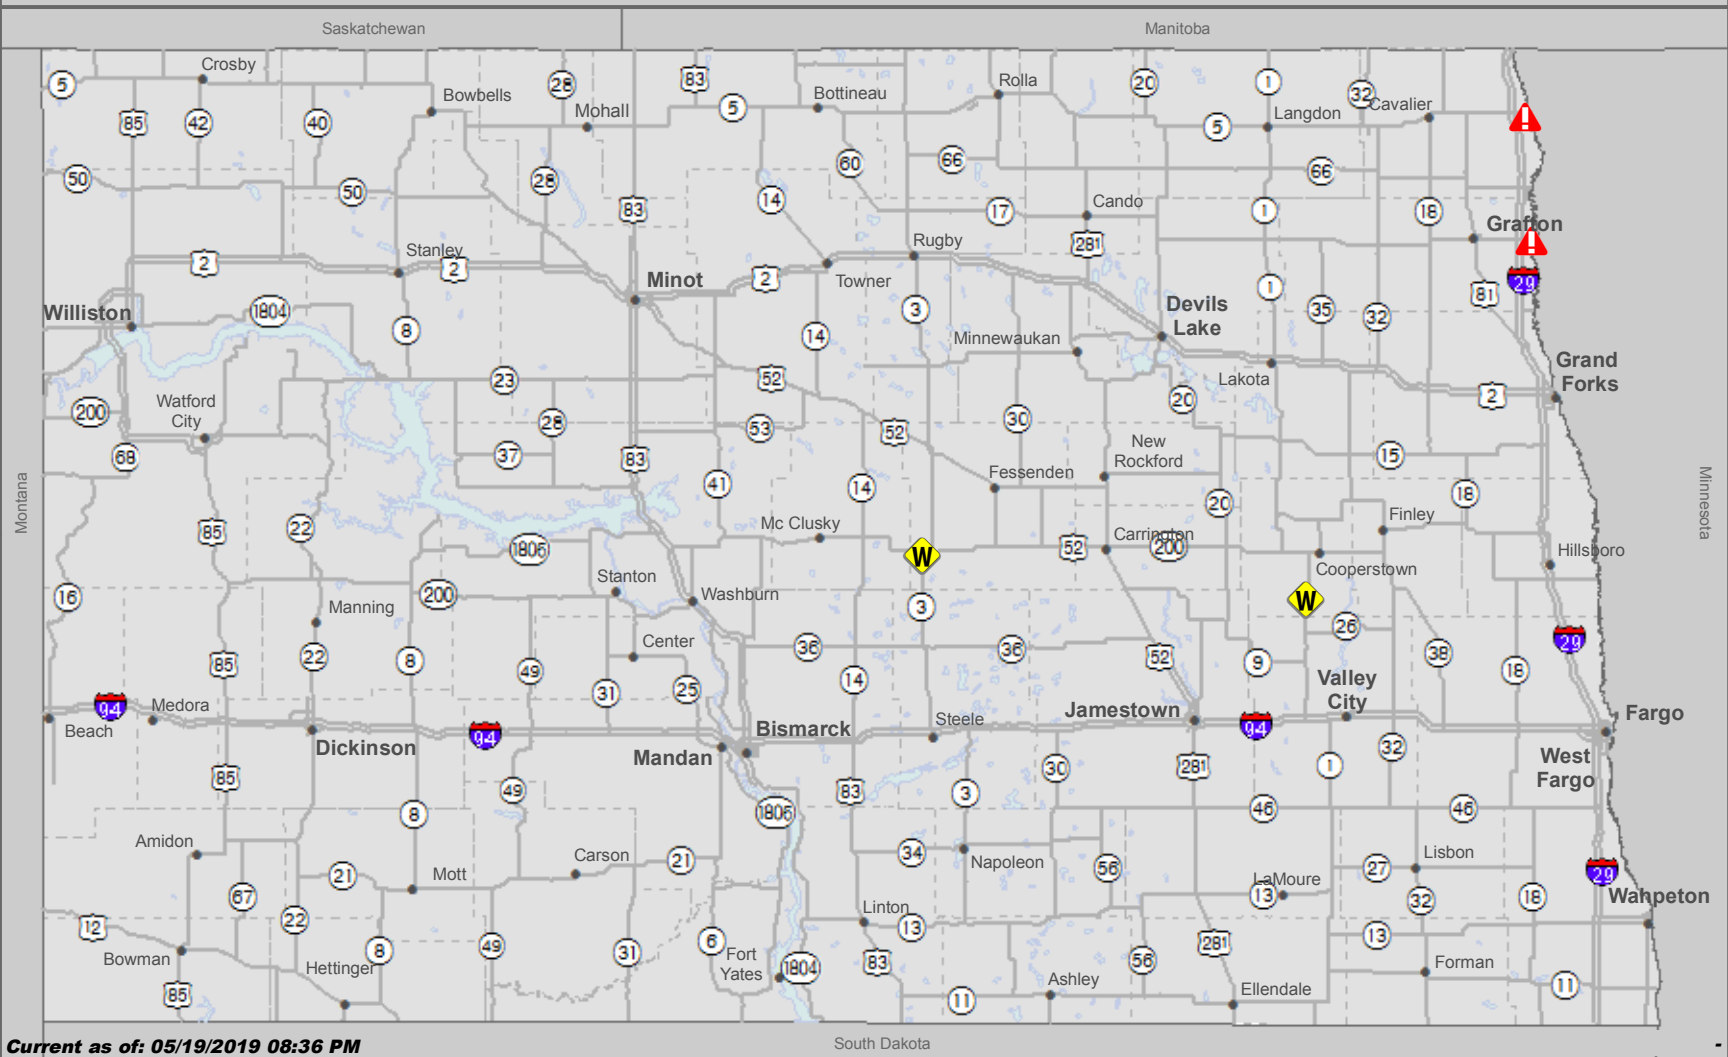

North Dakota Incidents/Warnings/Events/Closed Roads

Current as of: 05/19/2019 08:36 PM

South Dakota

- Closed/Blocked
- Closed/Blocked
- Incident (Impacting Traffic)
- Warning
- Water on/near Road
- Event
- Informational

The traveler information reports are based upon information available at the time of preparation. Actual conditions may vary. Be alert for changing conditions.