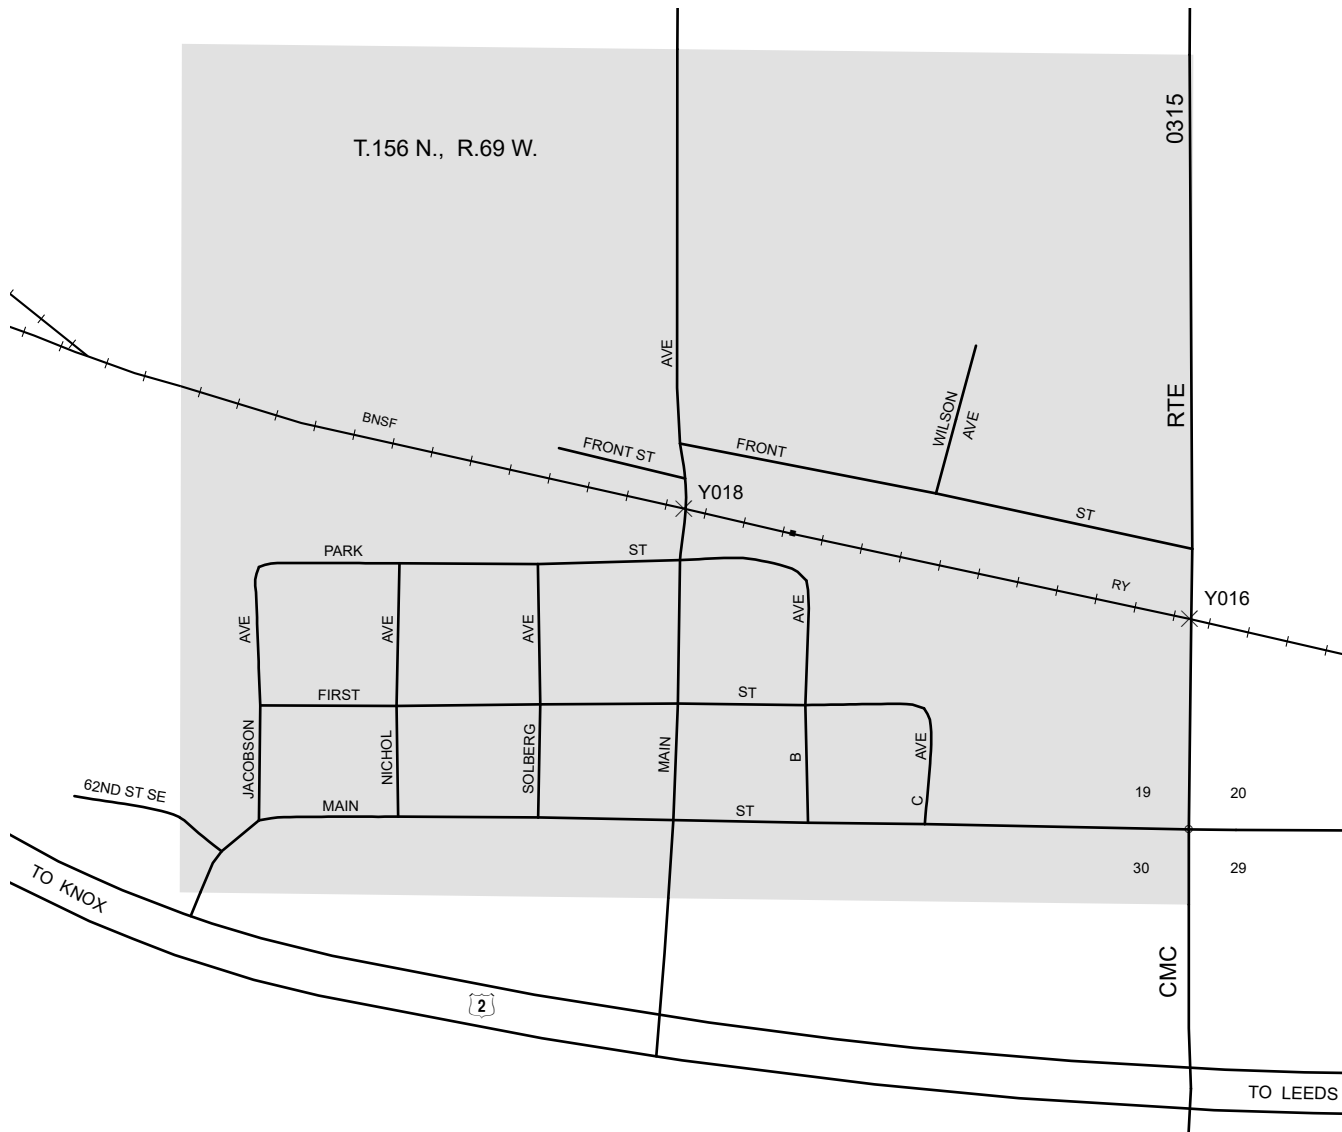

GENERAL LEGEND

OPEN STREETS & SECTION LINE ROADS	
RAILROADS	
RAILWAY CROSSING	
RAILWAY STATION	
COUNTY MAJOR COLLECTOR	CMC
INTERSTATE NUMBERED HIGHWAY	
U.S. NUMBERED HIGHWAY	
STATE HIGHWAY	
CORPORATE BOUNDARY	

CROSSING TYPE	
AUTOMATIC FLASHING	Y012
CROSS BUCKS	Y016
AUTOMATIC FLASHING WITH GATES	Y018

2020 Population 17

YORK BENSON COUNTY NORTH DAKOTA

PREPARED BY
NORTH DAKOTA DEPARTMENT OF TRANSPORTATION
PLANNING / ASSET MANAGEMENT DIVISION
IN COOPERATION WITH THE
U.S. DEPARTMENT OF TRANSPORTATION
FEDERAL HIGHWAY ADMINISTRATION

2022

Notice of Disclaimer