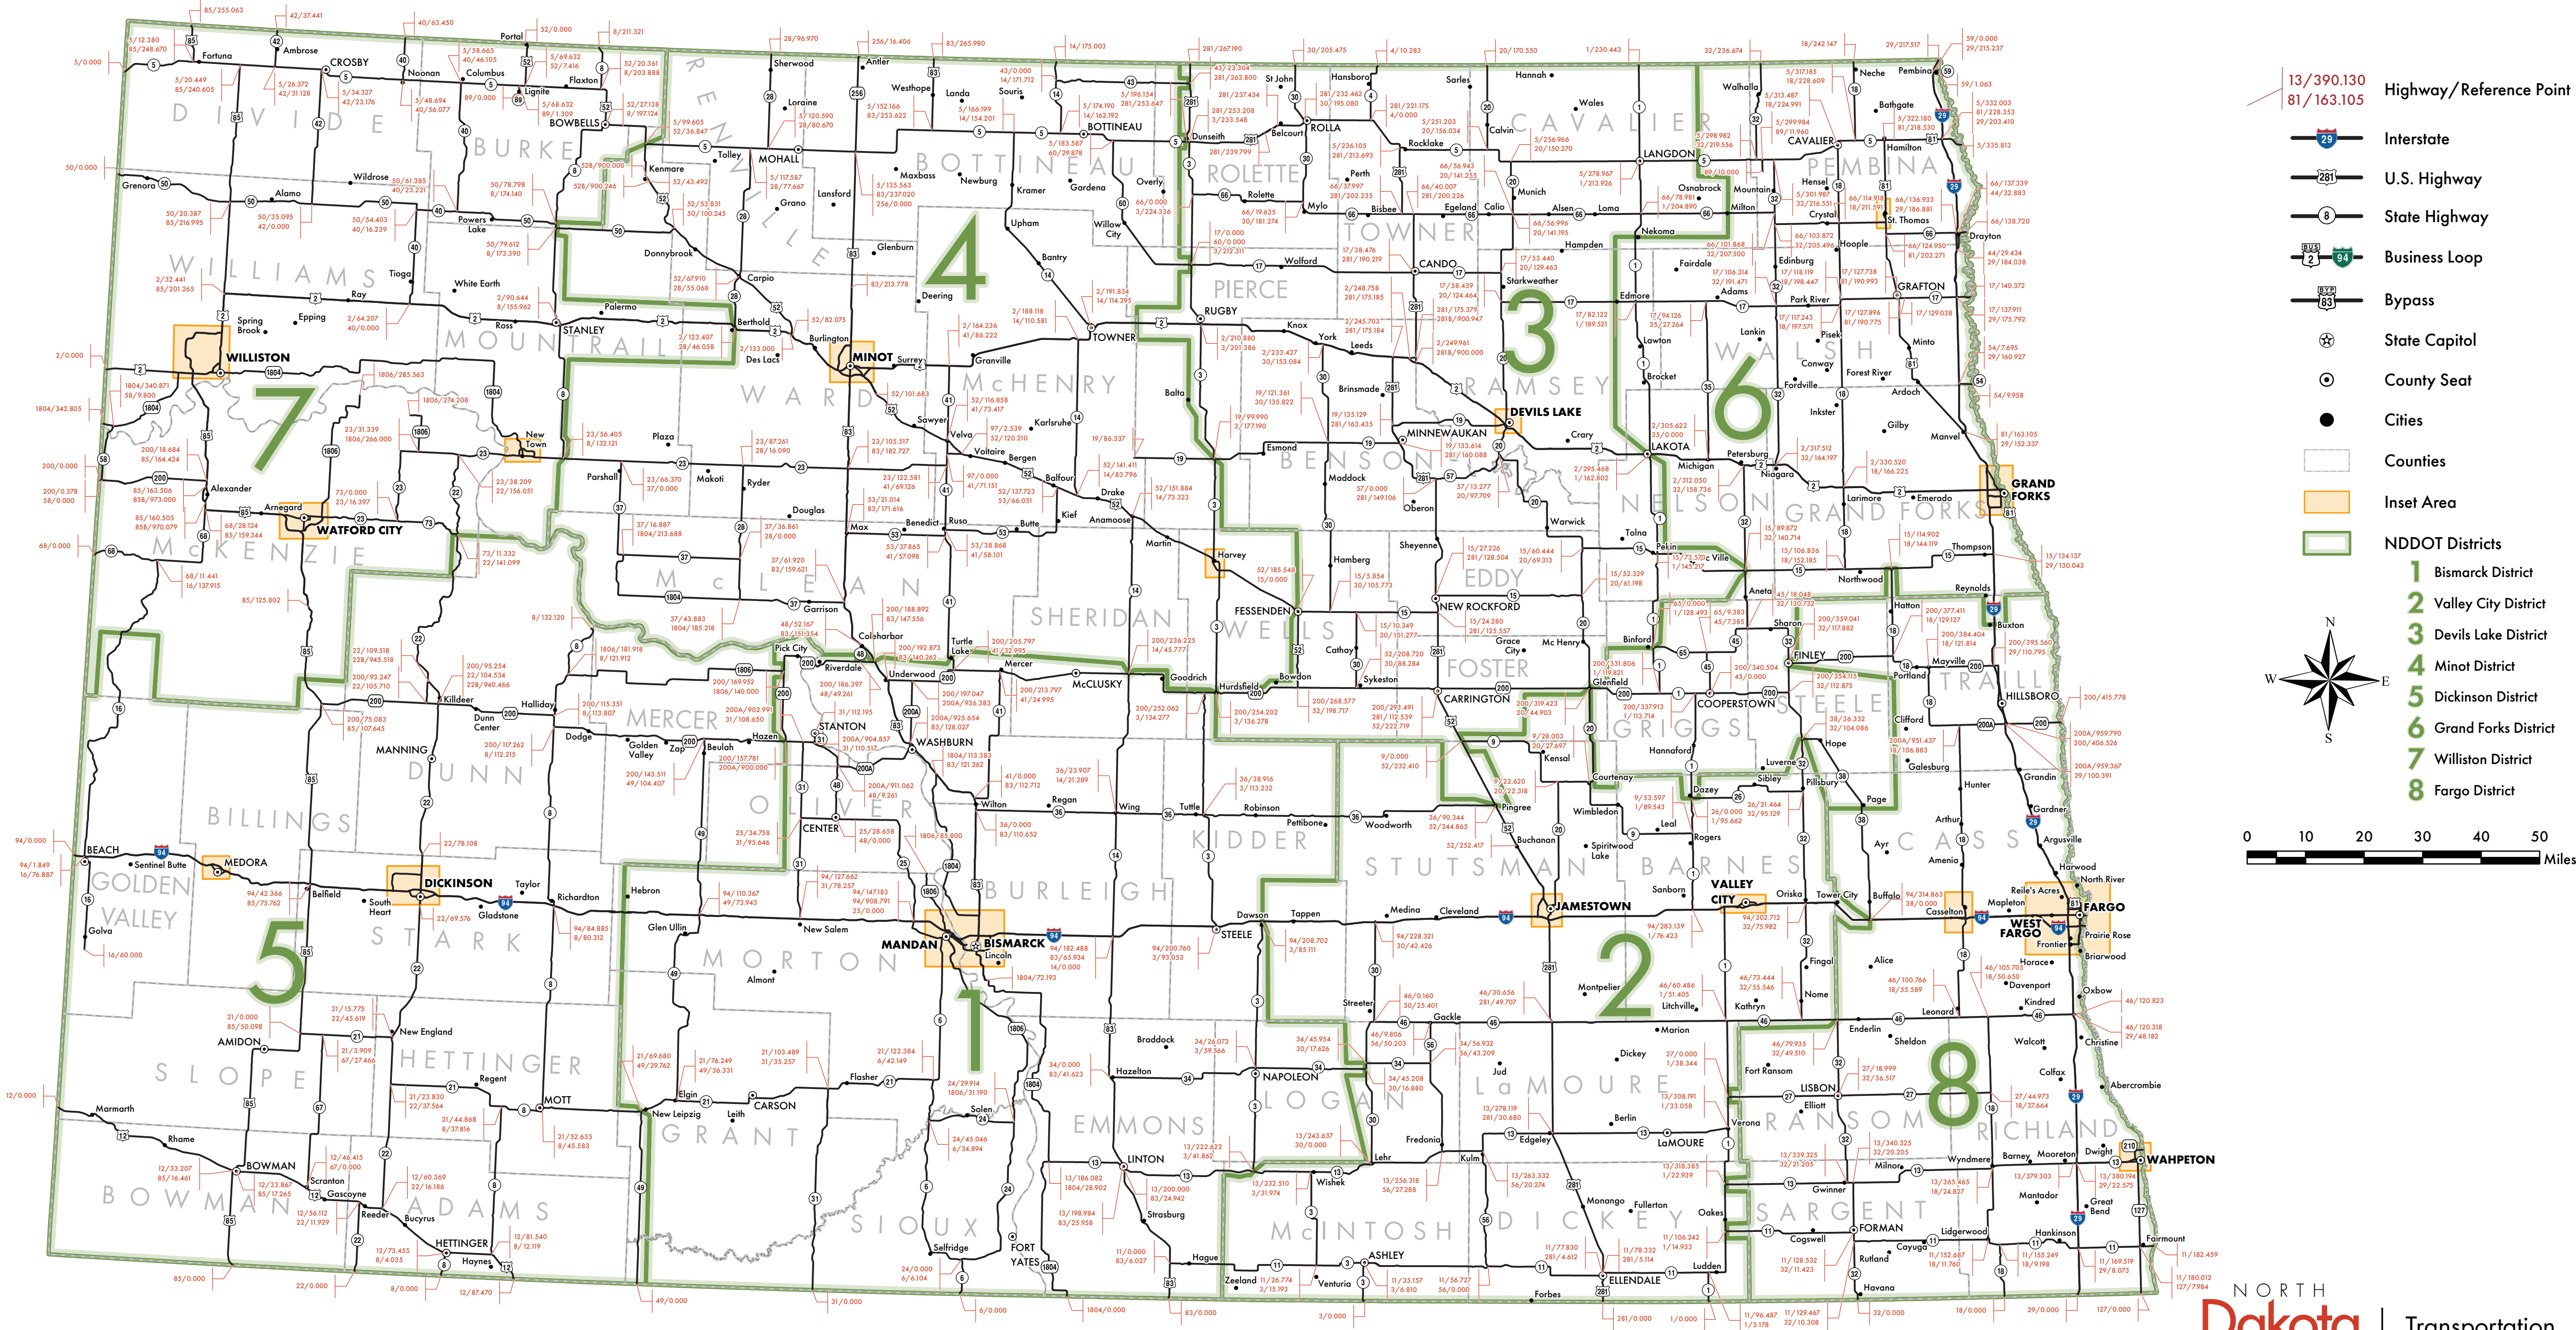

STATE OF NORTH DAKOTA ROUTE AND MILEAGE MAP

Based on Common Data Reference System

13/390.130
81/163.105

- Interstate
- U.S. Highway
- State Highway
- Business Loop
- Bypass
- State Capital
- County Seat
- Cities
- Counties
- Inset Area
- NDDOT Districts

- 1 Bismarck District
- 2 Valley City District
- 3 Devils Lake District
- 4 Minot District
- 5 Dickinson District
- 6 Grand Forks District
- 7 Williston District
- 8 Fargo District

NORTH Dakota | Transportation
Be Legendary.