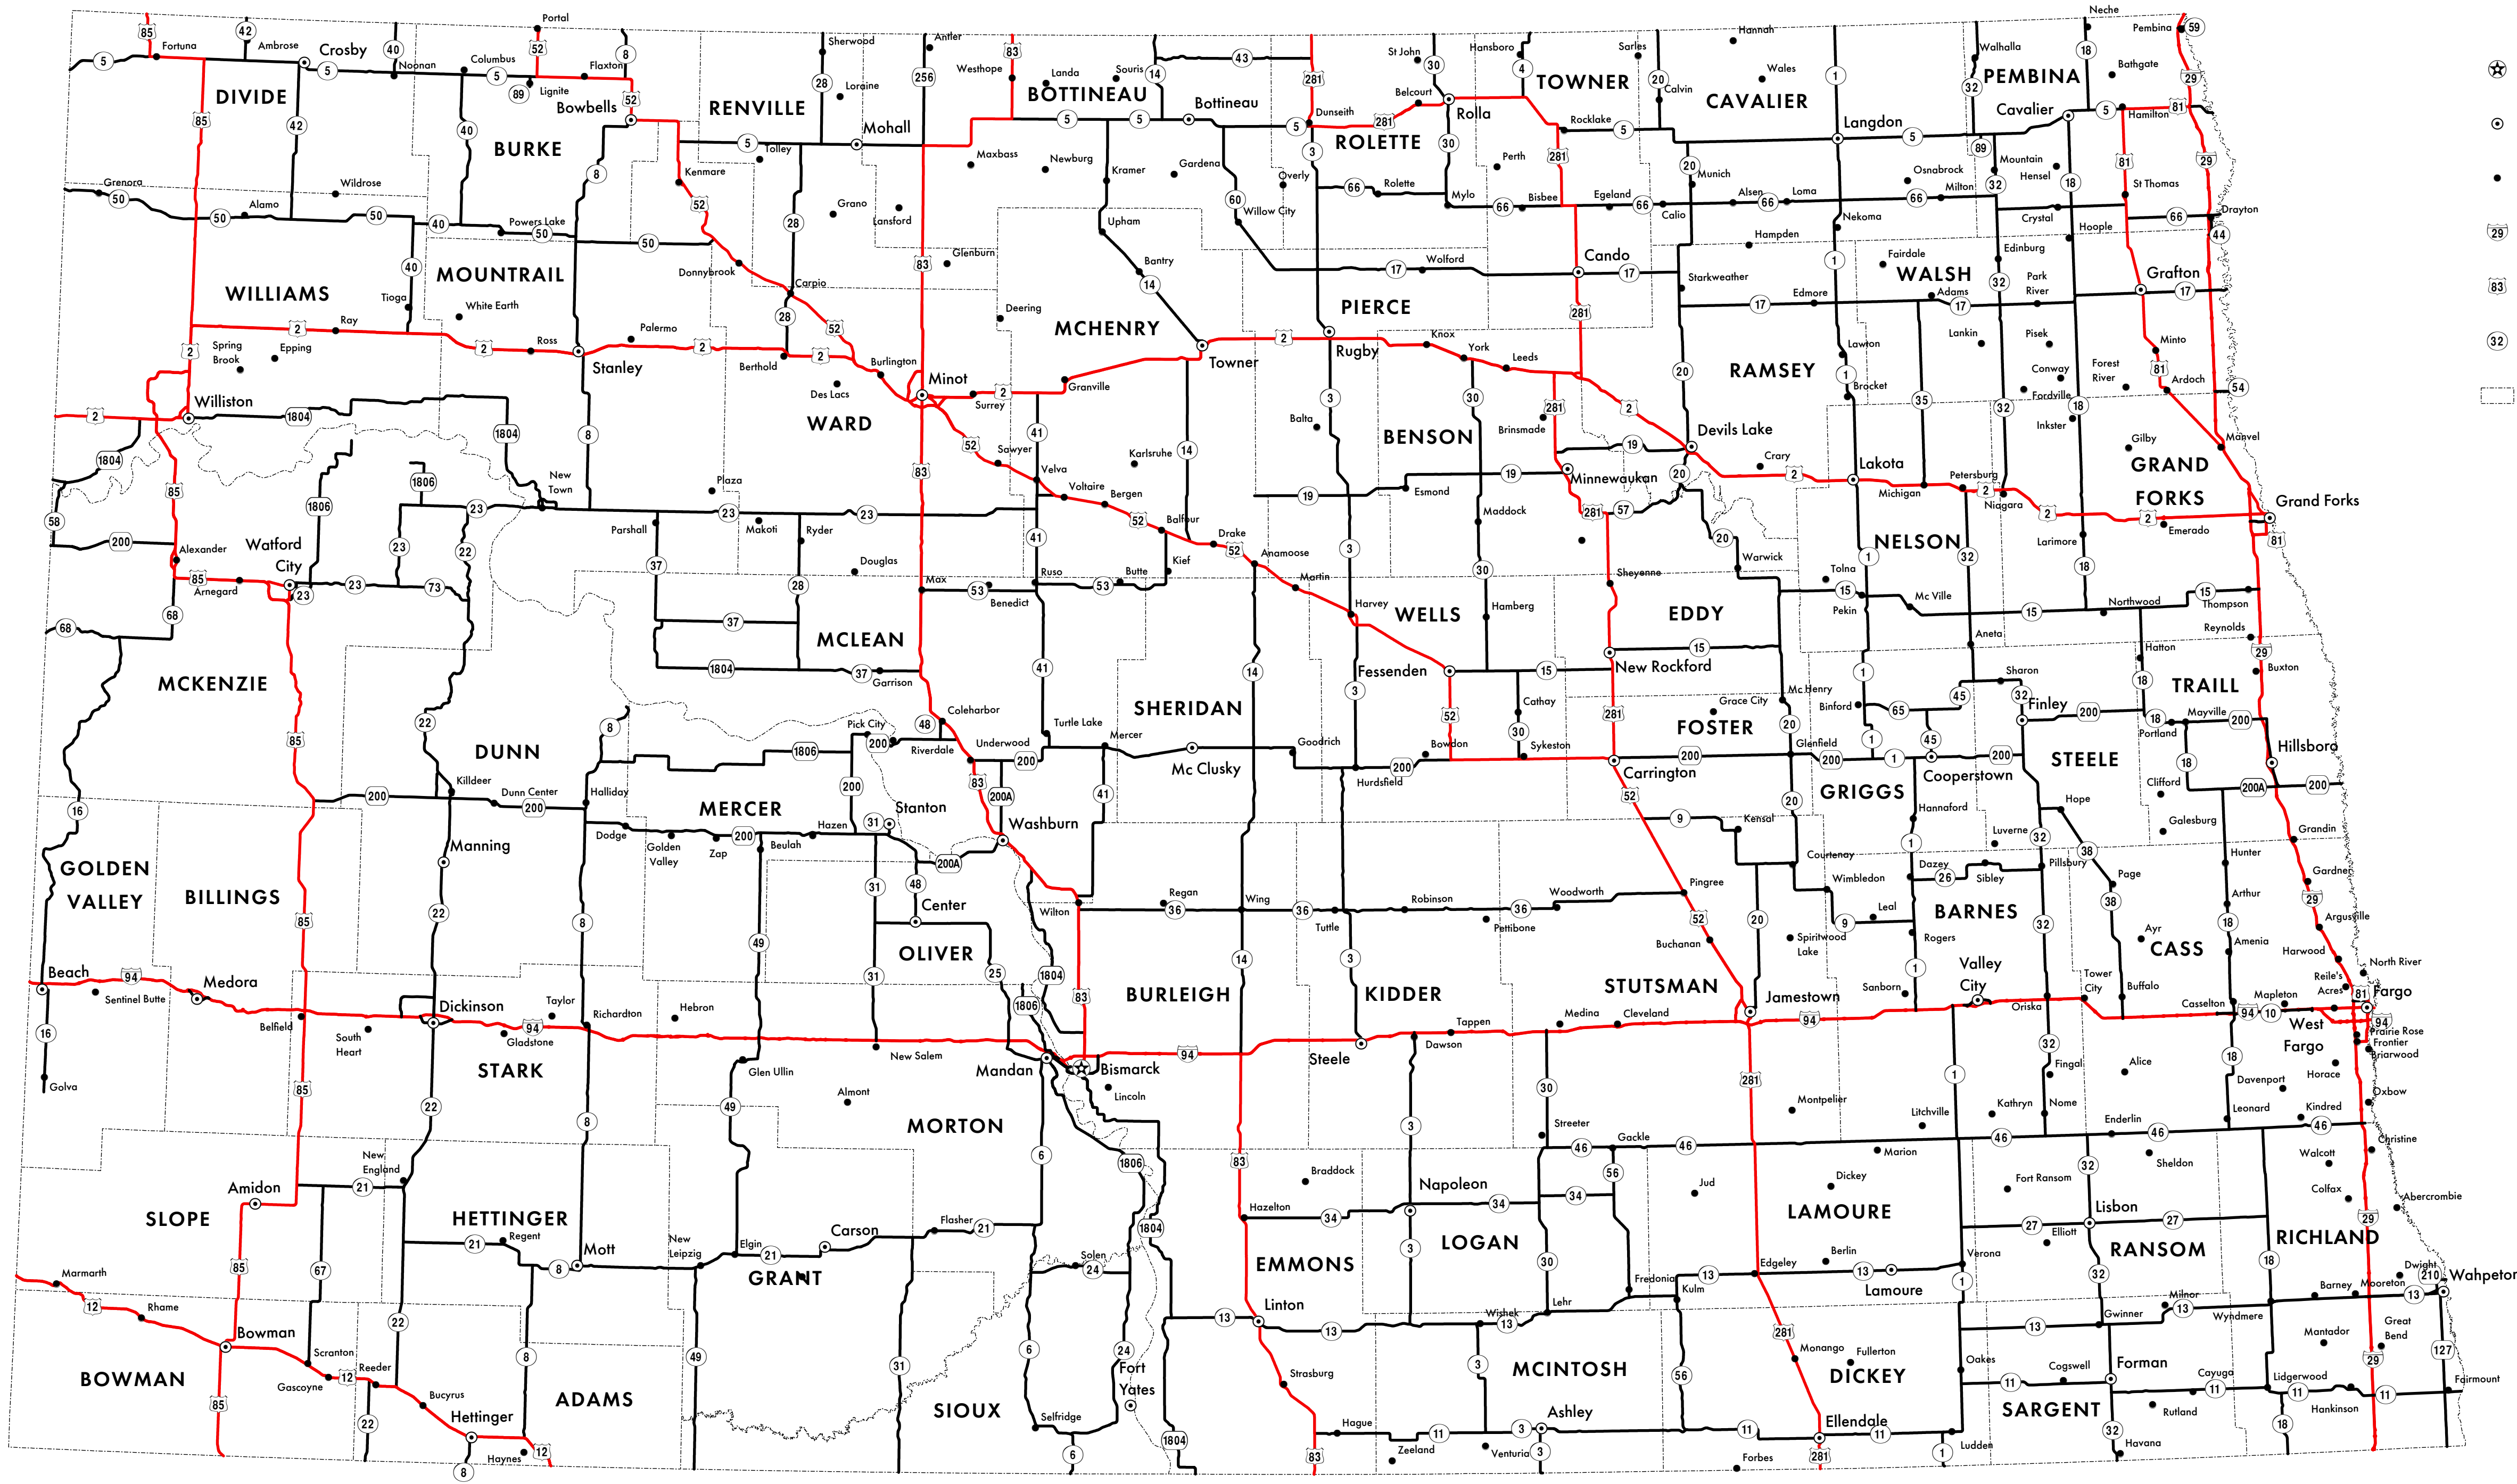

STATE OF NORTH DAKOTA

- State Capitol
- County Seat
- Incorporated City
- Interstate Highway
- U.S. Numbered Highway
- State Highway System
- County Boundary

PREPARED BY THE
NORTH DAKOTA DEPARTMENT OF TRANSPORTATION
PLANNING AND ASSET MANAGEMENT DIVISION
IN COOPERATION WITH THE
U.S. DEPARTMENT OF TRANSPORTATION
FEDERAL HIGHWAY ADMINISTRATION
2023