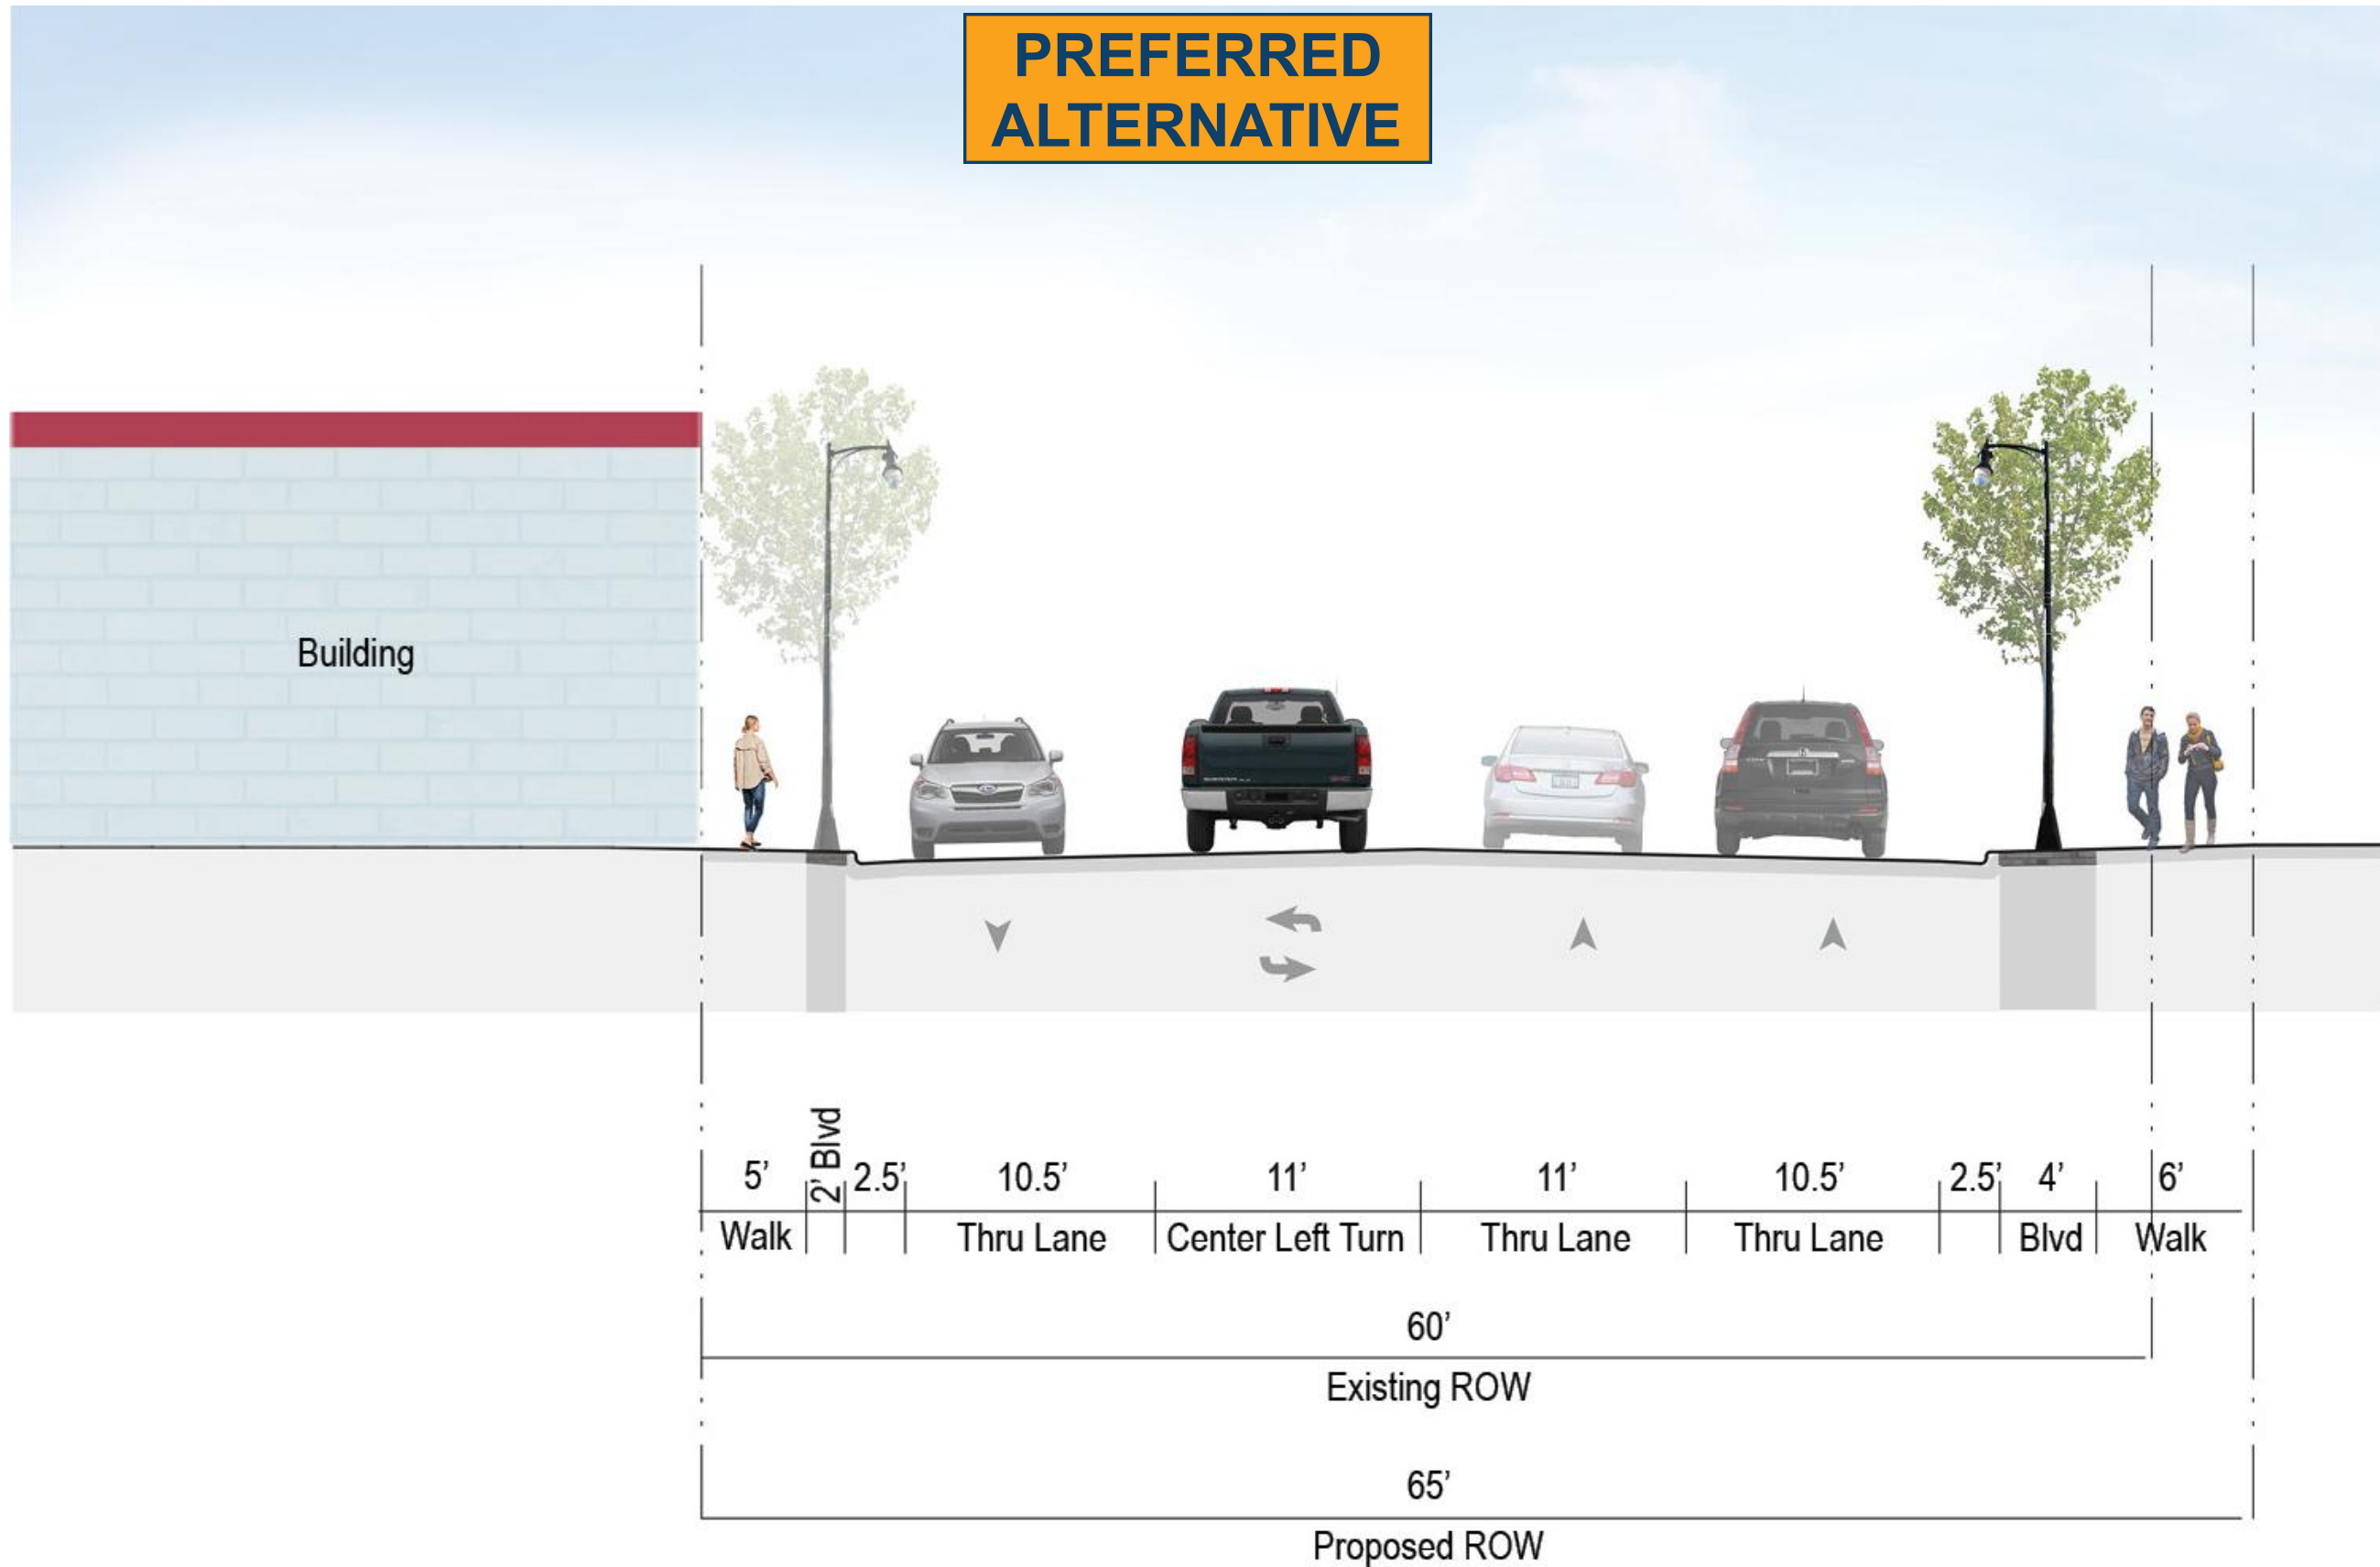

**PREFERRED ALTERNATIVE**

**All Alternatives - 23<sup>rd</sup> St to 18<sup>th</sup> St**

Main Avenue Reconstruction | Fargo, ND

## Alternative C1 - 18<sup>th</sup> St to University Drive

Main Avenue Reconstruction | Fargo, ND

**PREFERRED ALTERNATIVE**

**Alternative C2 - 18<sup>th</sup> St to University Drive**

Main Avenue Reconstruction | Fargo, ND

## Alternative D - 18<sup>th</sup> St to University Drive

Main Avenue Reconstruction | Fargo, ND