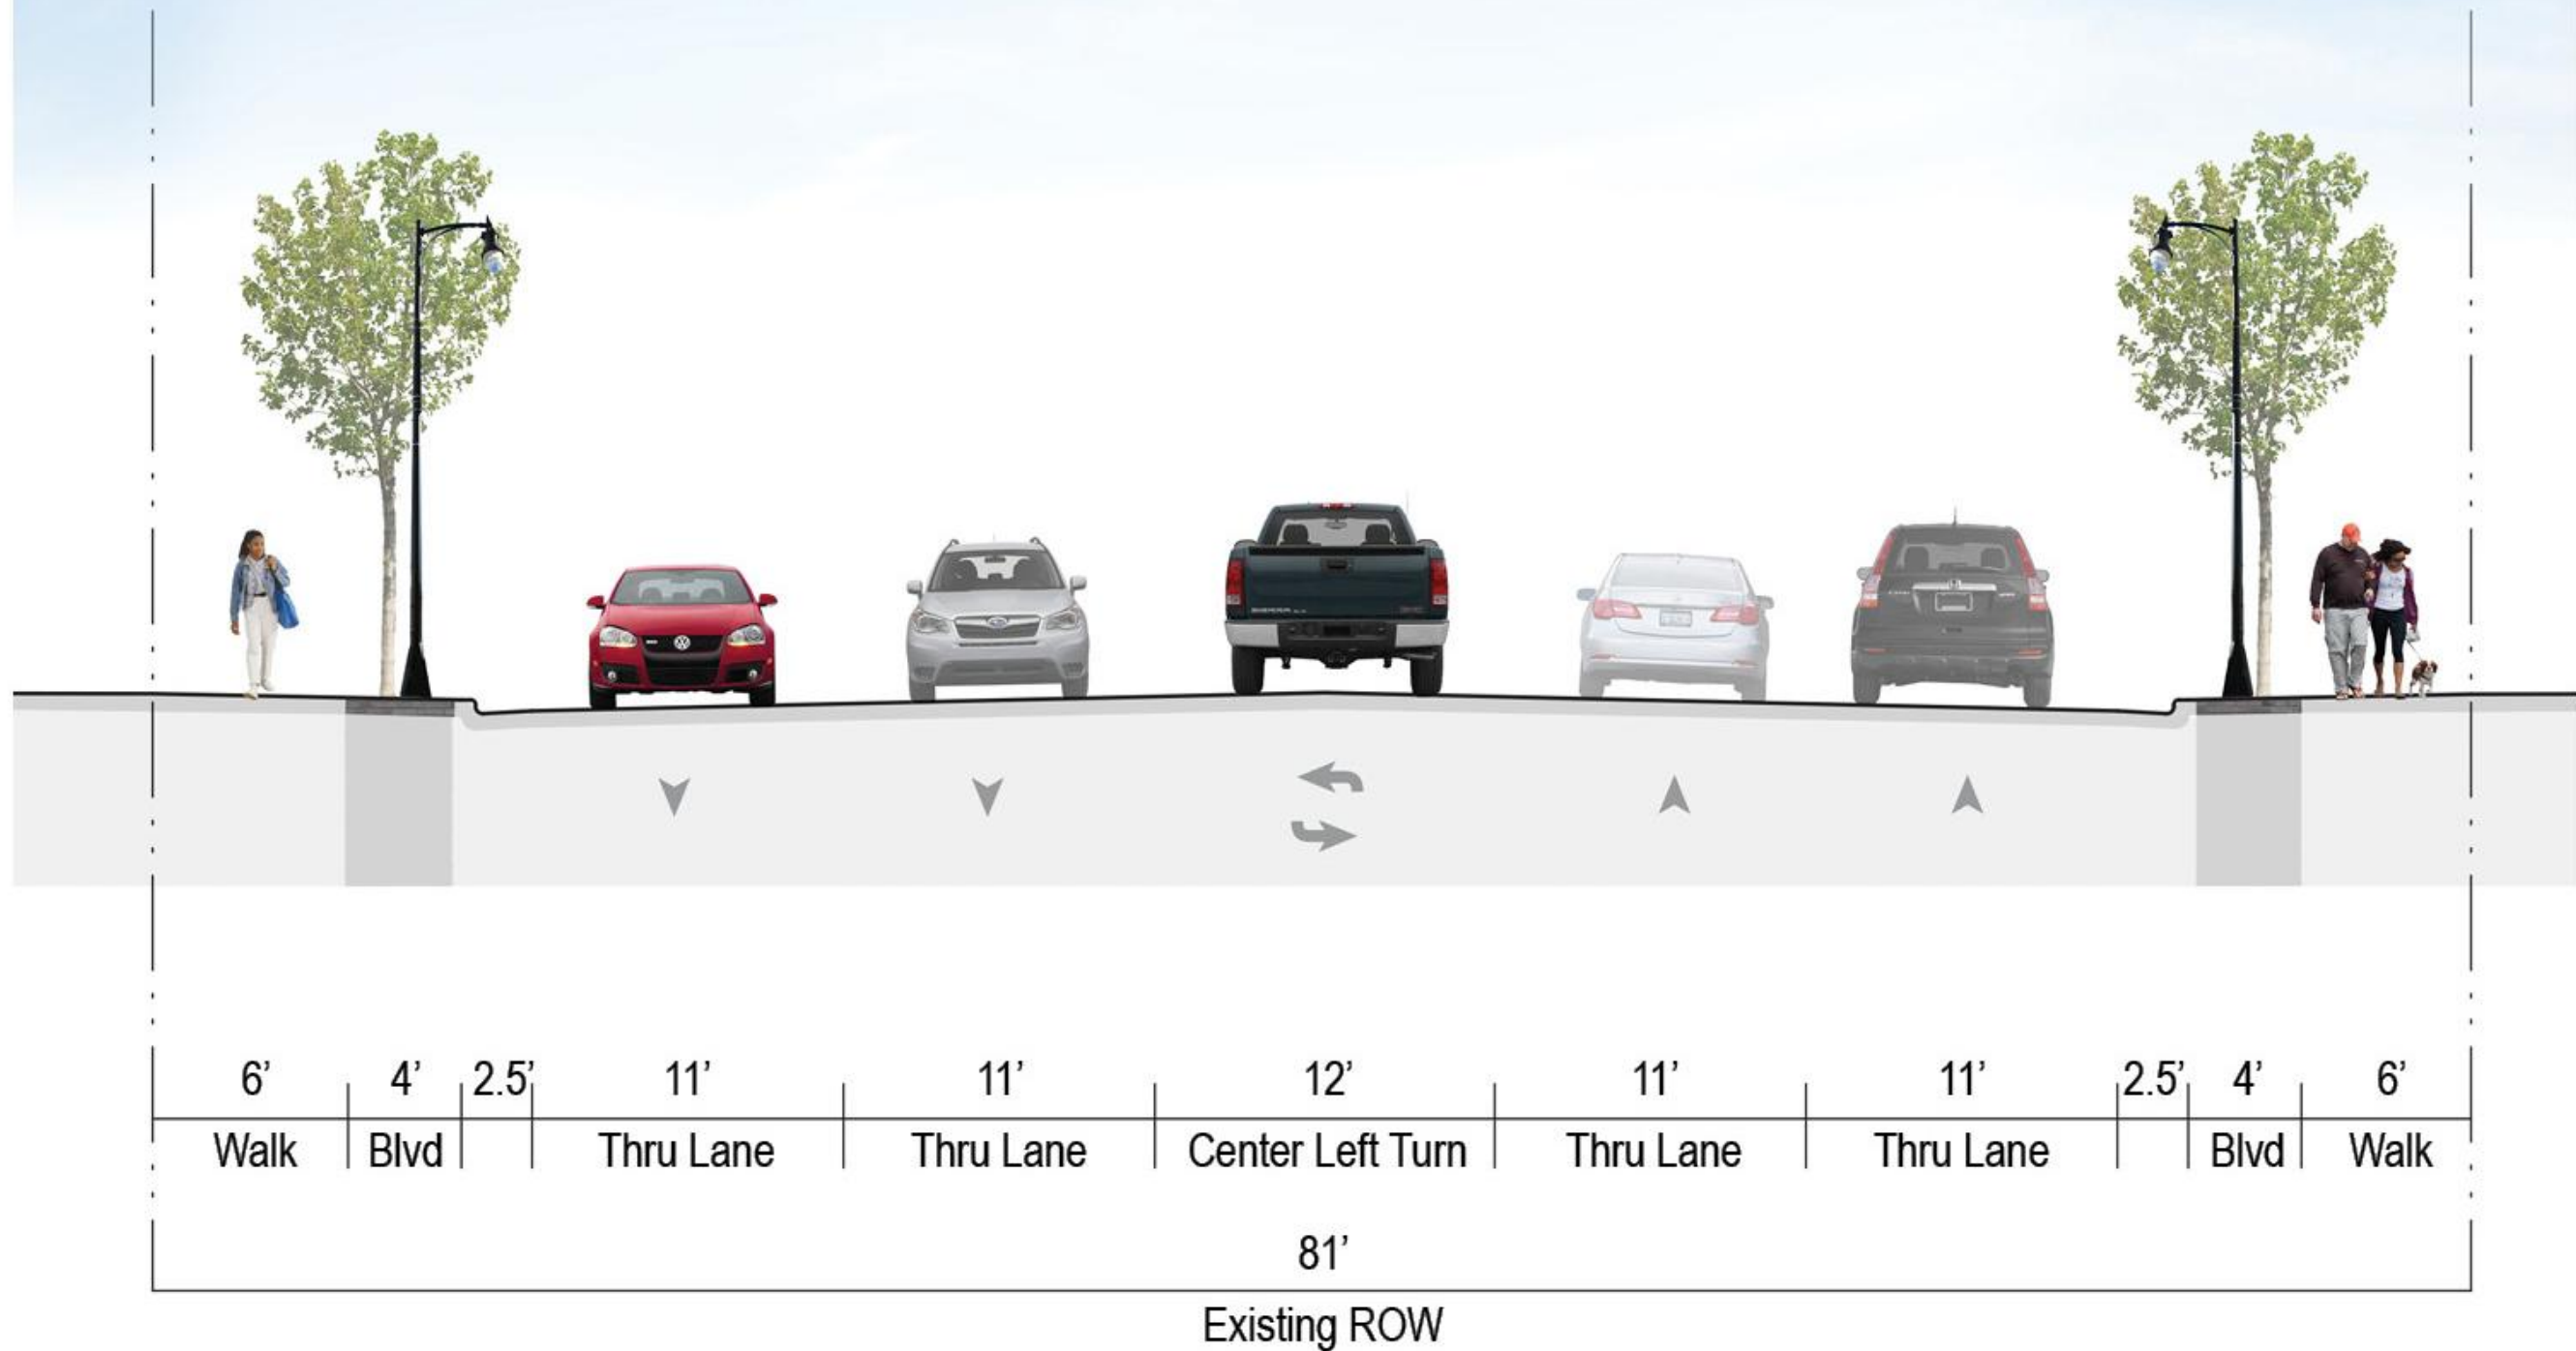

**PREFERRED ALTERNATIVE**

**All Alternatives - 23<sup>rd</sup> St to 18<sup>th</sup> St**

Main Avenue Reconstruction | Fargo, ND

## Alternative C1 - 18<sup>th</sup> St to University Drive

Main Avenue Reconstruction | Fargo, ND

**PREFERRED ALTERNATIVE**

**Alternative C2 - 18<sup>th</sup> St to University Drive**

Main Avenue Reconstruction | Fargo, ND

## Alternative D - 18<sup>th</sup> St to University Drive

Main Avenue Reconstruction | Fargo, ND