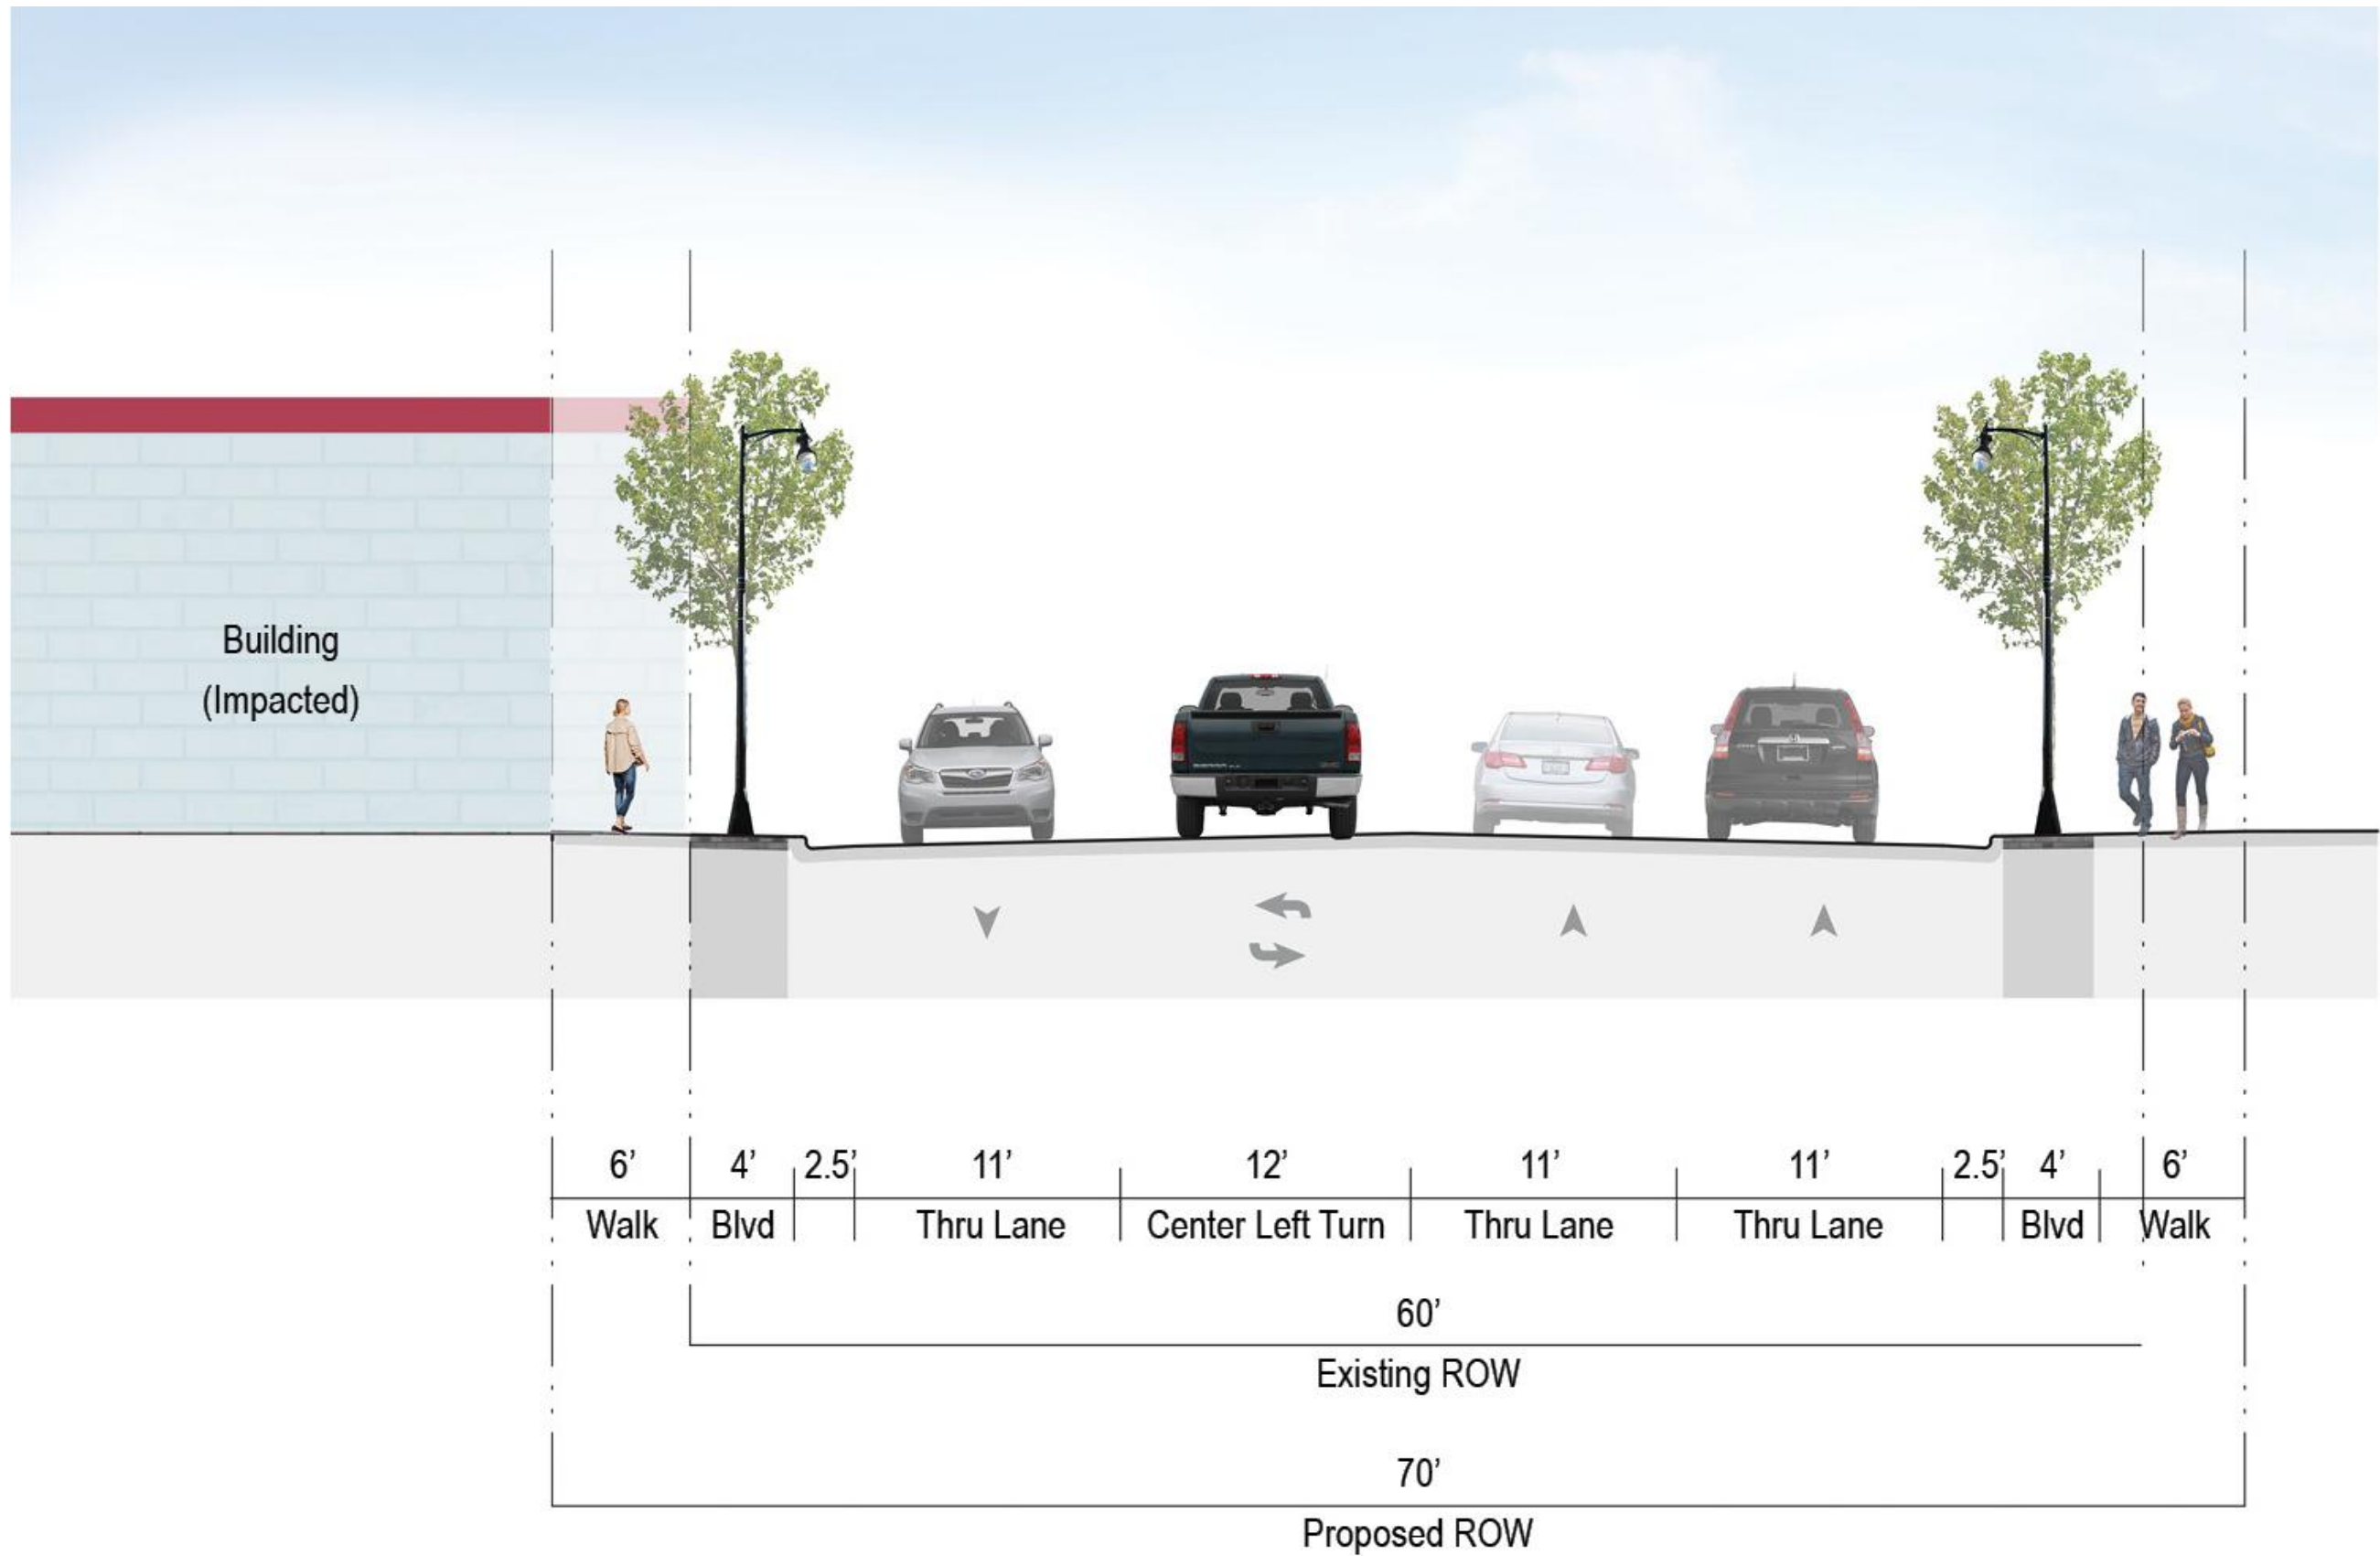

**PREFERRED ALTERNATIVE**

**All Alternatives - 23<sup>rd</sup> St to 18<sup>th</sup> St**

Main Avenue Reconstruction | Fargo, ND

## Alternative C1 - 18<sup>th</sup> St to University Drive

Main Avenue Reconstruction | Fargo, ND

**PREFERRED ALTERNATIVE**

**Alternative C2 - 18<sup>th</sup> St to University Drive**

Main Avenue Reconstruction | Fargo, ND

## Alternative D - 18<sup>th</sup> St to University Drive

Main Avenue Reconstruction | Fargo, ND