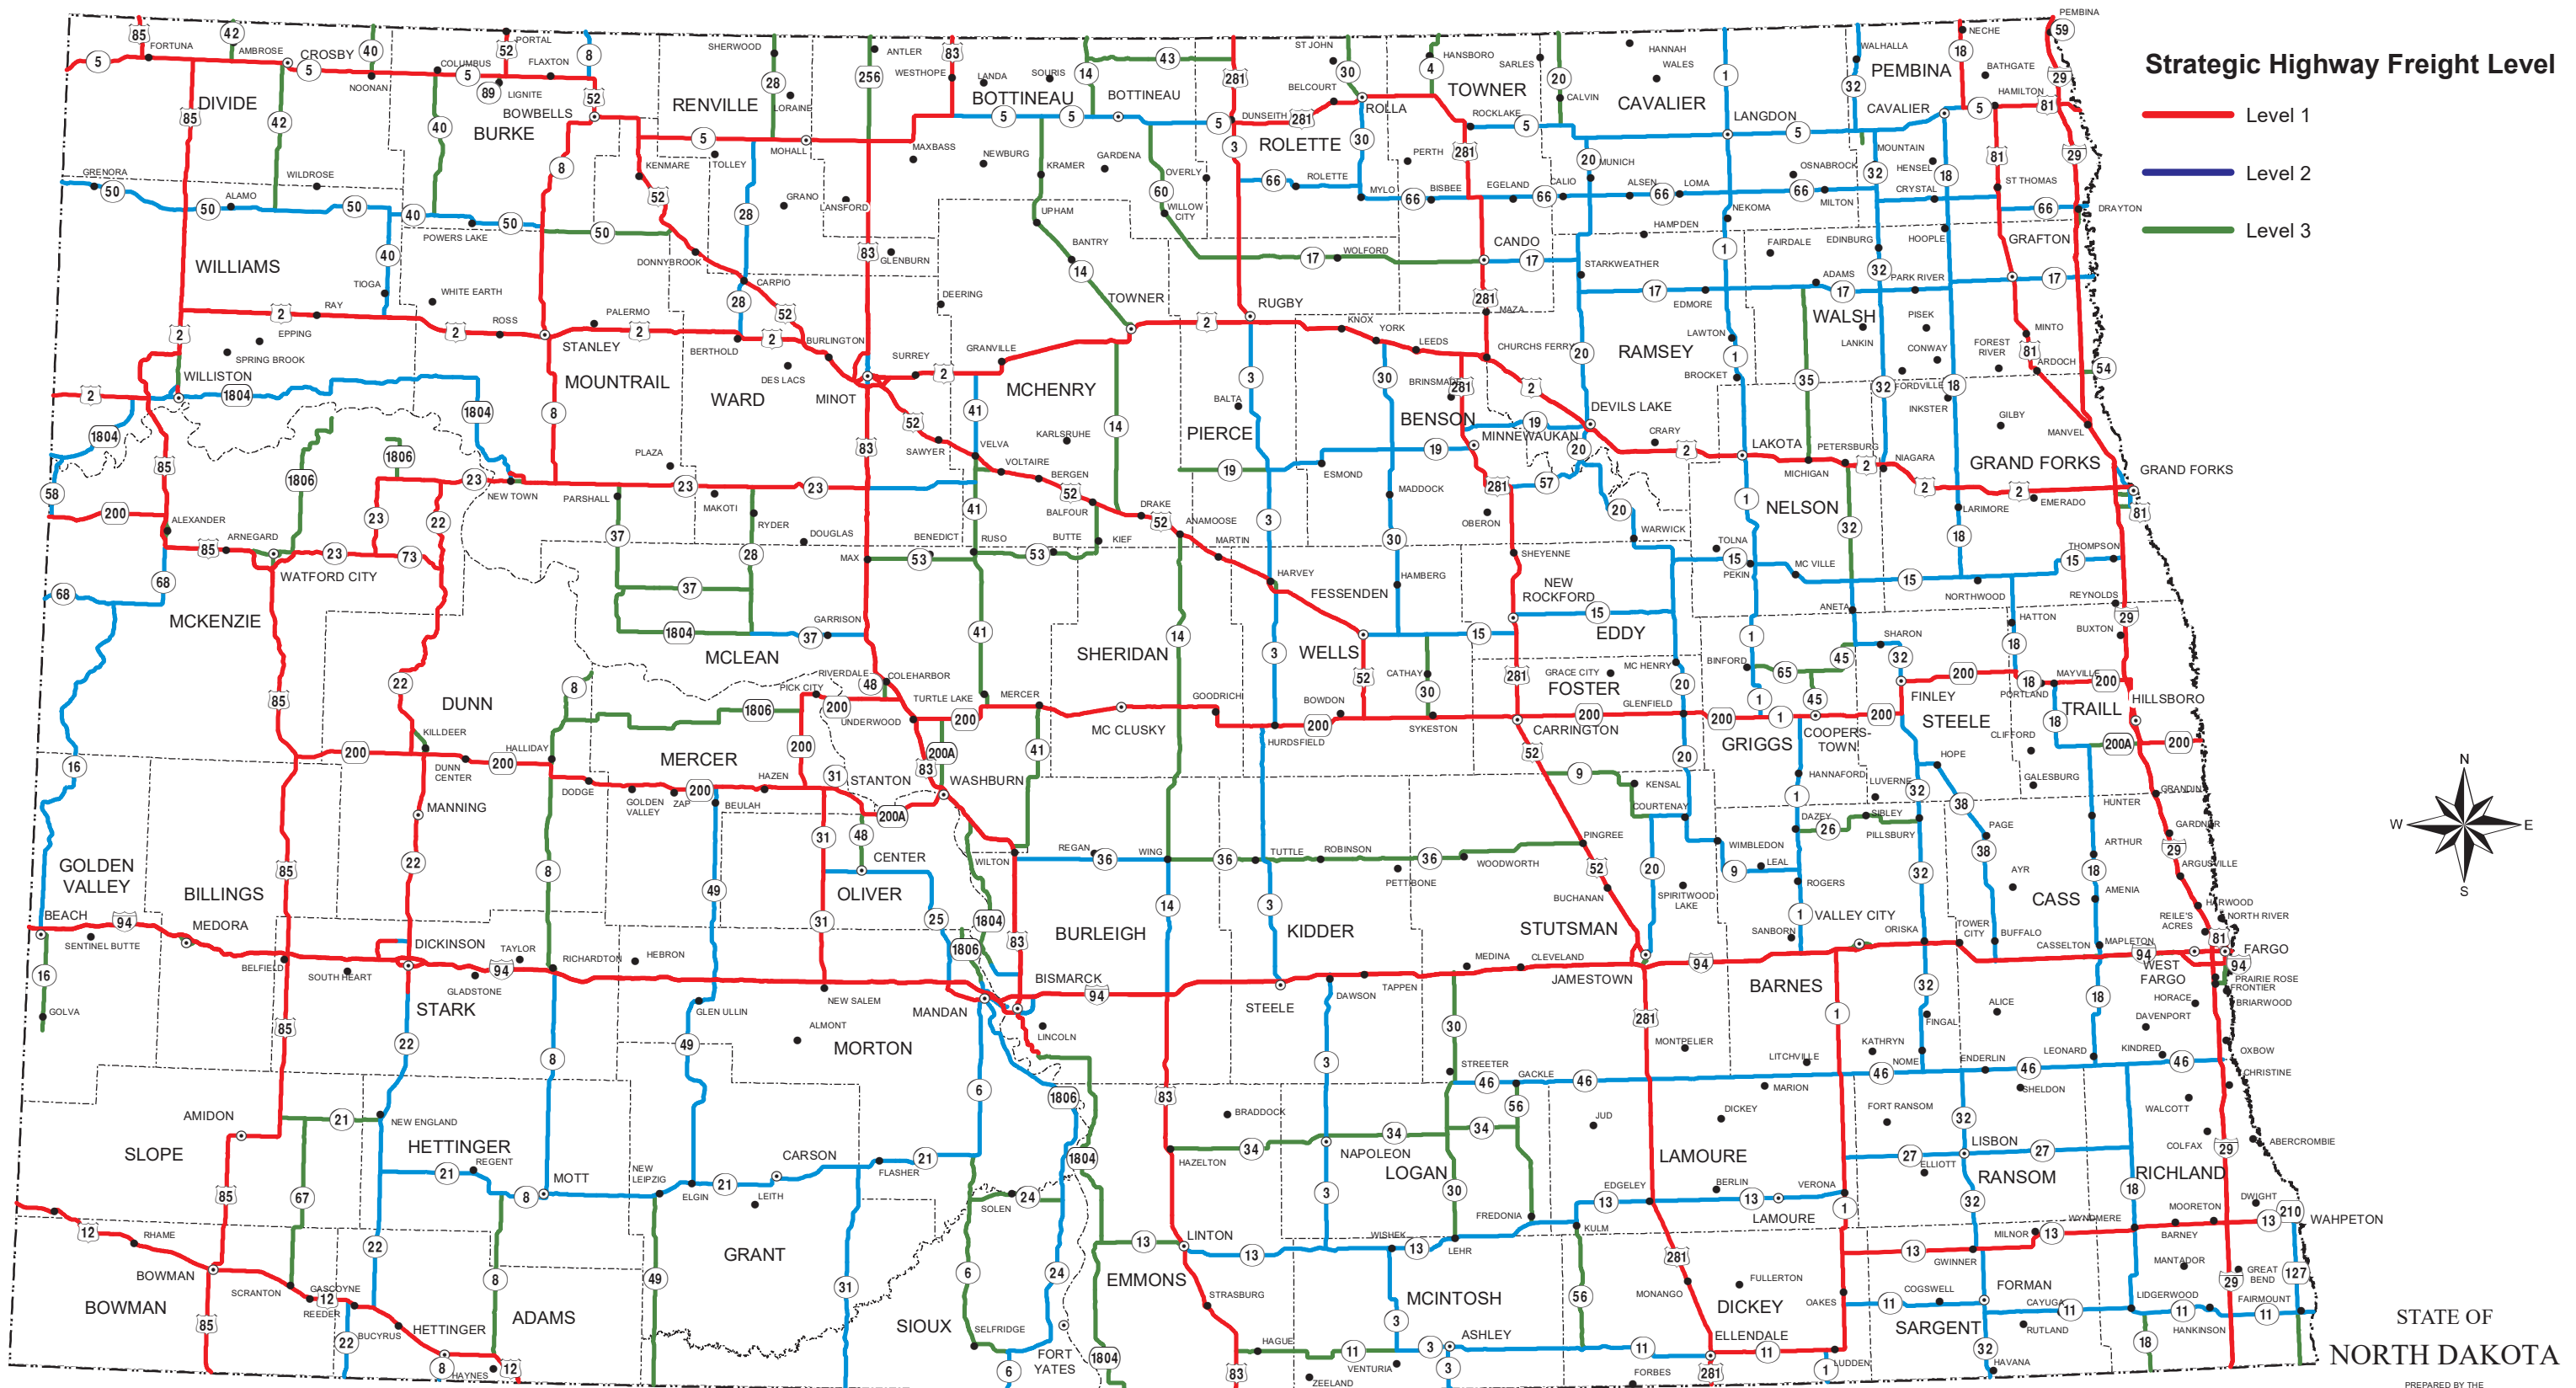

STATE STRATEGIC FREIGHT SYSTEM - HIGHWAYS

STATE OF
NORTH DAKOTA

PREPARED BY THE
NORTH DAKOTA DEPARTMENT OF TRANSPORTATION
PLANNING / ASSET MANAGEMENT DIVISION

IN COOPERATION WITH THE
U.S. DEPARTMENT OF TRANSPORTATION
FEDERAL HIGHWAY ADMINISTRATION

2019

Notice of Disclaimer
The North Dakota Department of Transportation (NDDOT) makes this map available on an "as is" basis as a public service. Under no circumstances does NDDOT warrant or certify the information to be free of errors or deficiencies of any kind. NDDOT specifically disclaims all warranties, express or implied, including but not limited to the warranties of merchantability and fitness for a particular purpose.