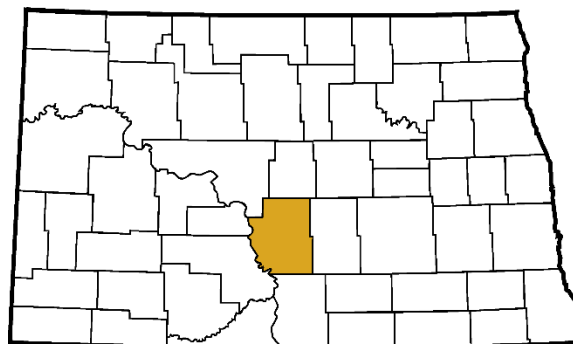

# North Dakota Transit Providers

## Burleigh County

West River, Bis-Man & Standing Rock

### West River Transit

**Location:**

3750 E Rosser Ave  
Bismarck, ND 58501

**Phone:**

1 - 888 - 682 - 5826

**Services:**

- In-town service Driscoll, McKenzie, Menoken, Moffit Thursday and Friday \$2.00
- In-town service Sterling last Thursday of every month \$3.00
- Trips to Bismarck from Driscoll, McKenzie, Menoken, Moffit, Sterling and Wing Wednesday, Thursday and last Friday of every month \$7.00
- Trips to Sterling from Bismarck last Friday of every month \$7.00
- Trips to Wing from Sterling 3<sup>rd</sup> Wednesday of every month \$4.00

### Bis-Man Transit

**Location:**

3750 E Rosser Ave  
Bismarck, ND 58501

**Phone:**

(701) 258 - 6817 (Transit)

(701) 323 - 9228 (CAT)

**Services:**

- In-town Bismarck-Mandan service daily, fixed route and paratransit service