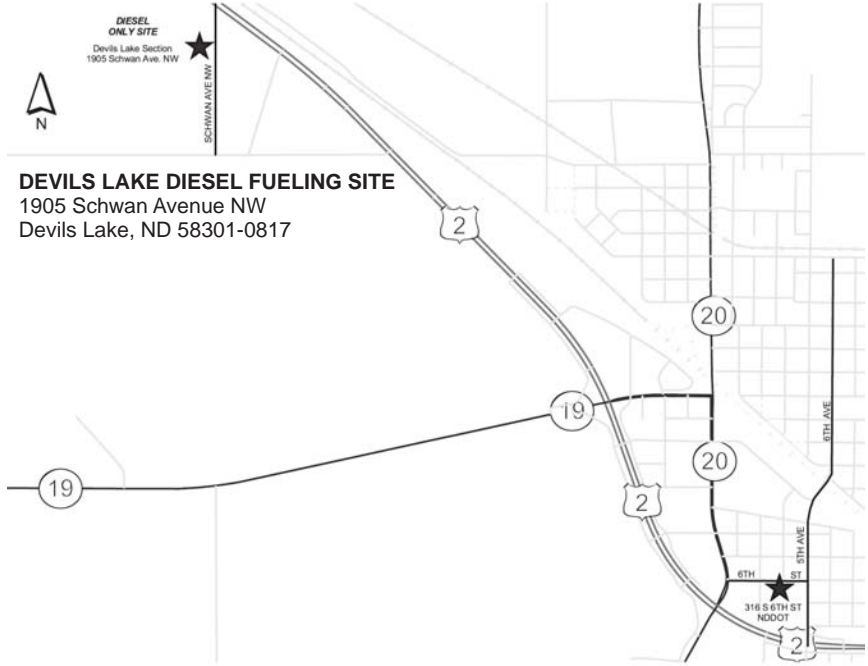

Statewide road reporting #511.

<http://www.dot.nd.gov/divisions/fleet/docs/dispatchsites.pdf>

BISMARCK MOTOR POOL DISPATCHING AND FUELING SITE

North side of Maintenance Building

North of the Capitol Building

NDDOT BISMARCK DISTRICT SHOP FUELING AND REPAIR SITE
216 South 19th Street - Airport Road
Bismarck, ND 58504-6003

NDDOT DEVILS LAKE DISPATCH, FUELING AND REPAIR SITE
316 South Sixth Street
Devils Lake, ND 58301-0817

MINOT STATE UNIVERSITY DISPATCH SITE
500 University Avenue West
Minot, ND 58701

NDDOT VALLEY CITY DISPATCH, FUELING AND REPAIR SITE
1524 Eighth Avenue SW
Valley City, ND 58072-4200

PATTERSON MAINTENANCE CENTER - WAHPETON (no fuel)
800 North Sixth Street
Wahpeton, ND 58076