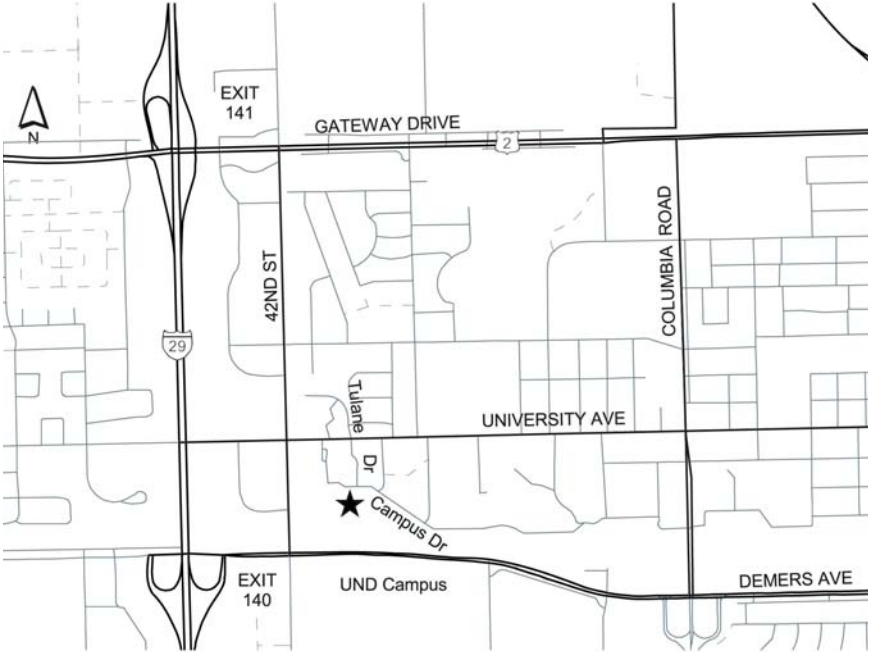

UNIVERSITY OF NORTH DAKOTA DISPATCH, FUELING AND REPAIR SITE
UND Transportation Building
Tulane Drive and Campus Road
UND Campus
Grand Forks, ND 58201