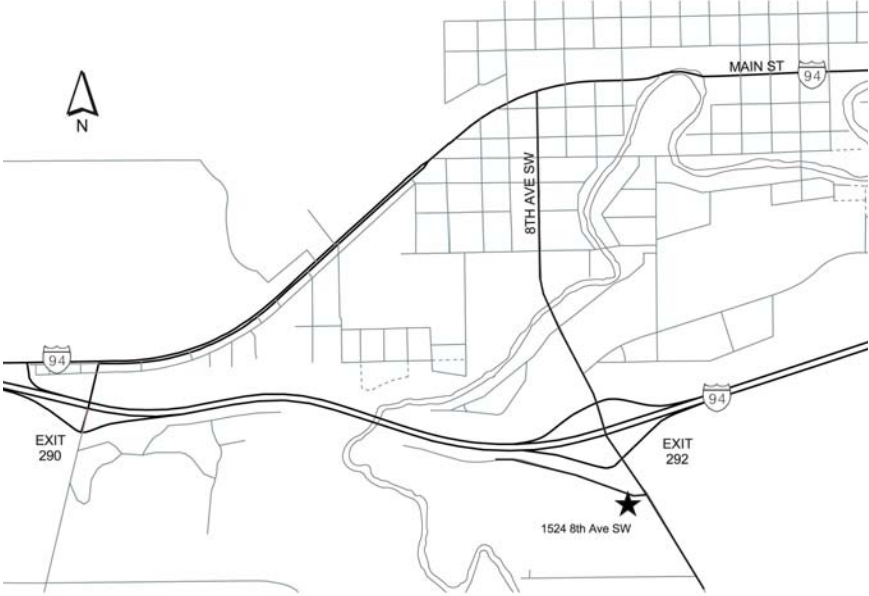

NDDOT VALLEY CITY DISPATCH, FUELING AND REPAIR SITE
1524 Eighth Avenue SW
Valley City, ND 58072-4200