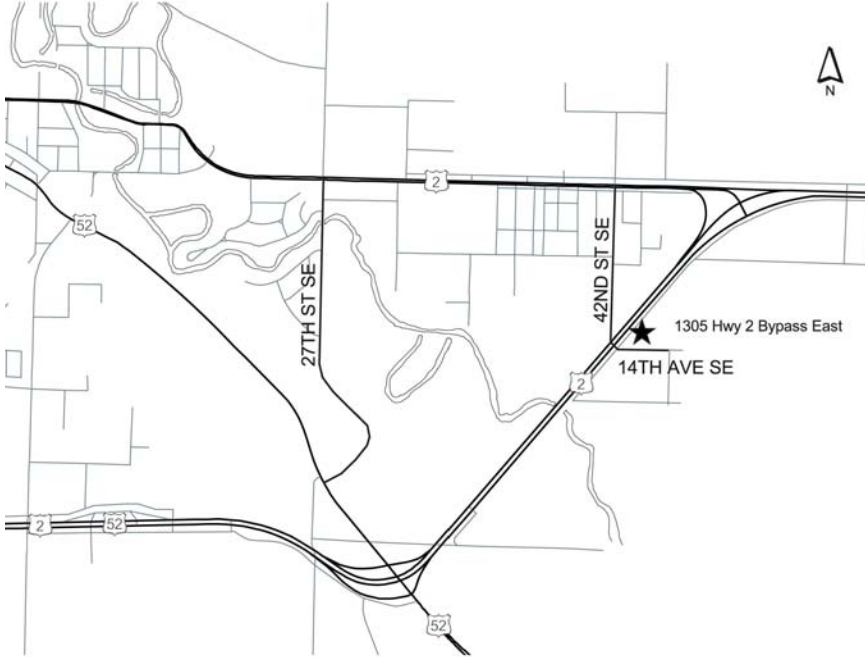

NDDOT MINOT FUELING AND REPAIR SITE
1305 Hwy. 2 Bypass East
Minot, ND 58701-7922