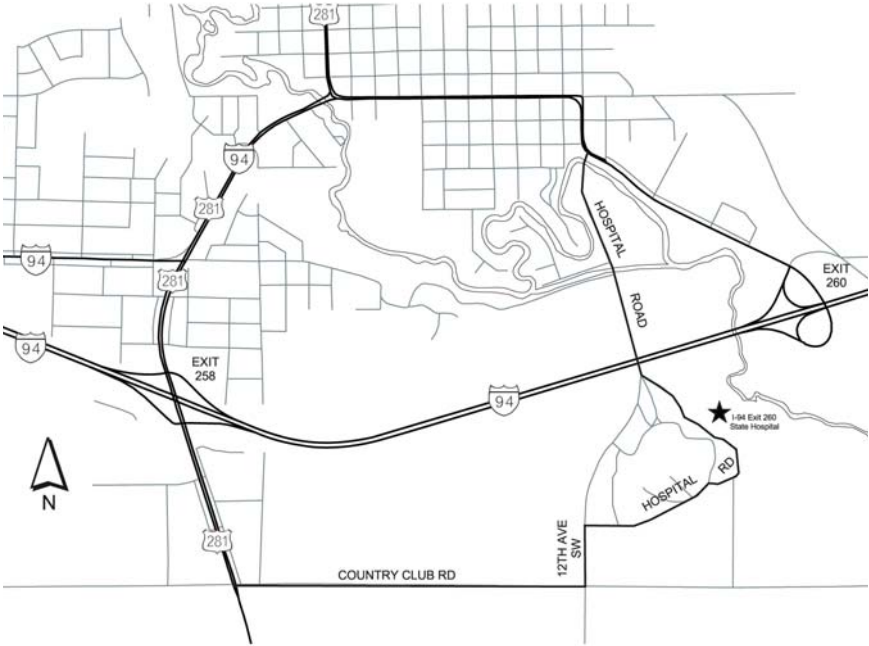

ND STATE HOSPITAL FUELING SITE
I-94, Exits 258 or 260
Jamestown, ND 58401