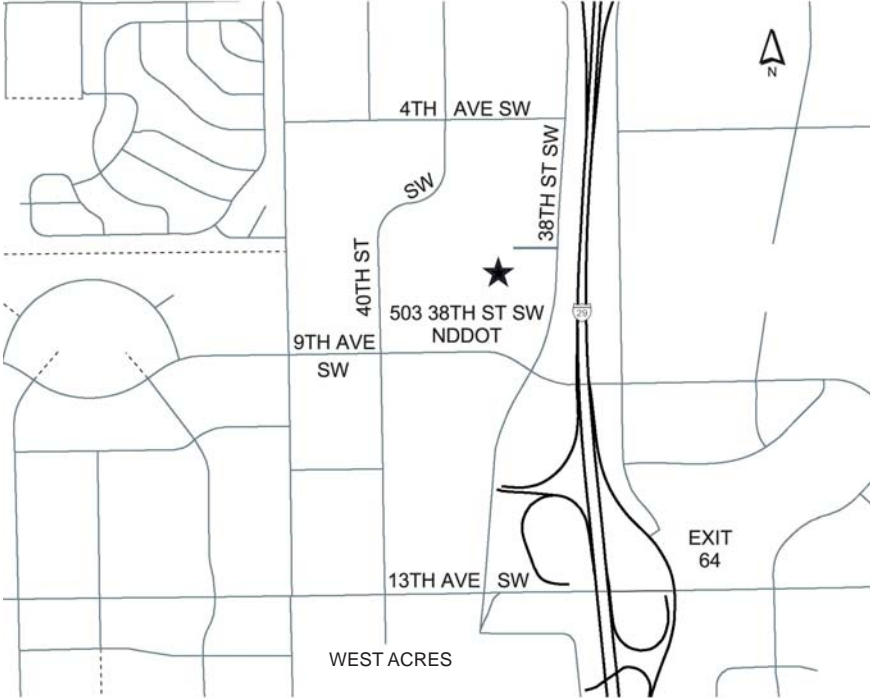

NDDOT FARGO FUELING AND REPAIR SITE
503 38th Street South
Fargo, ND 58103-1198