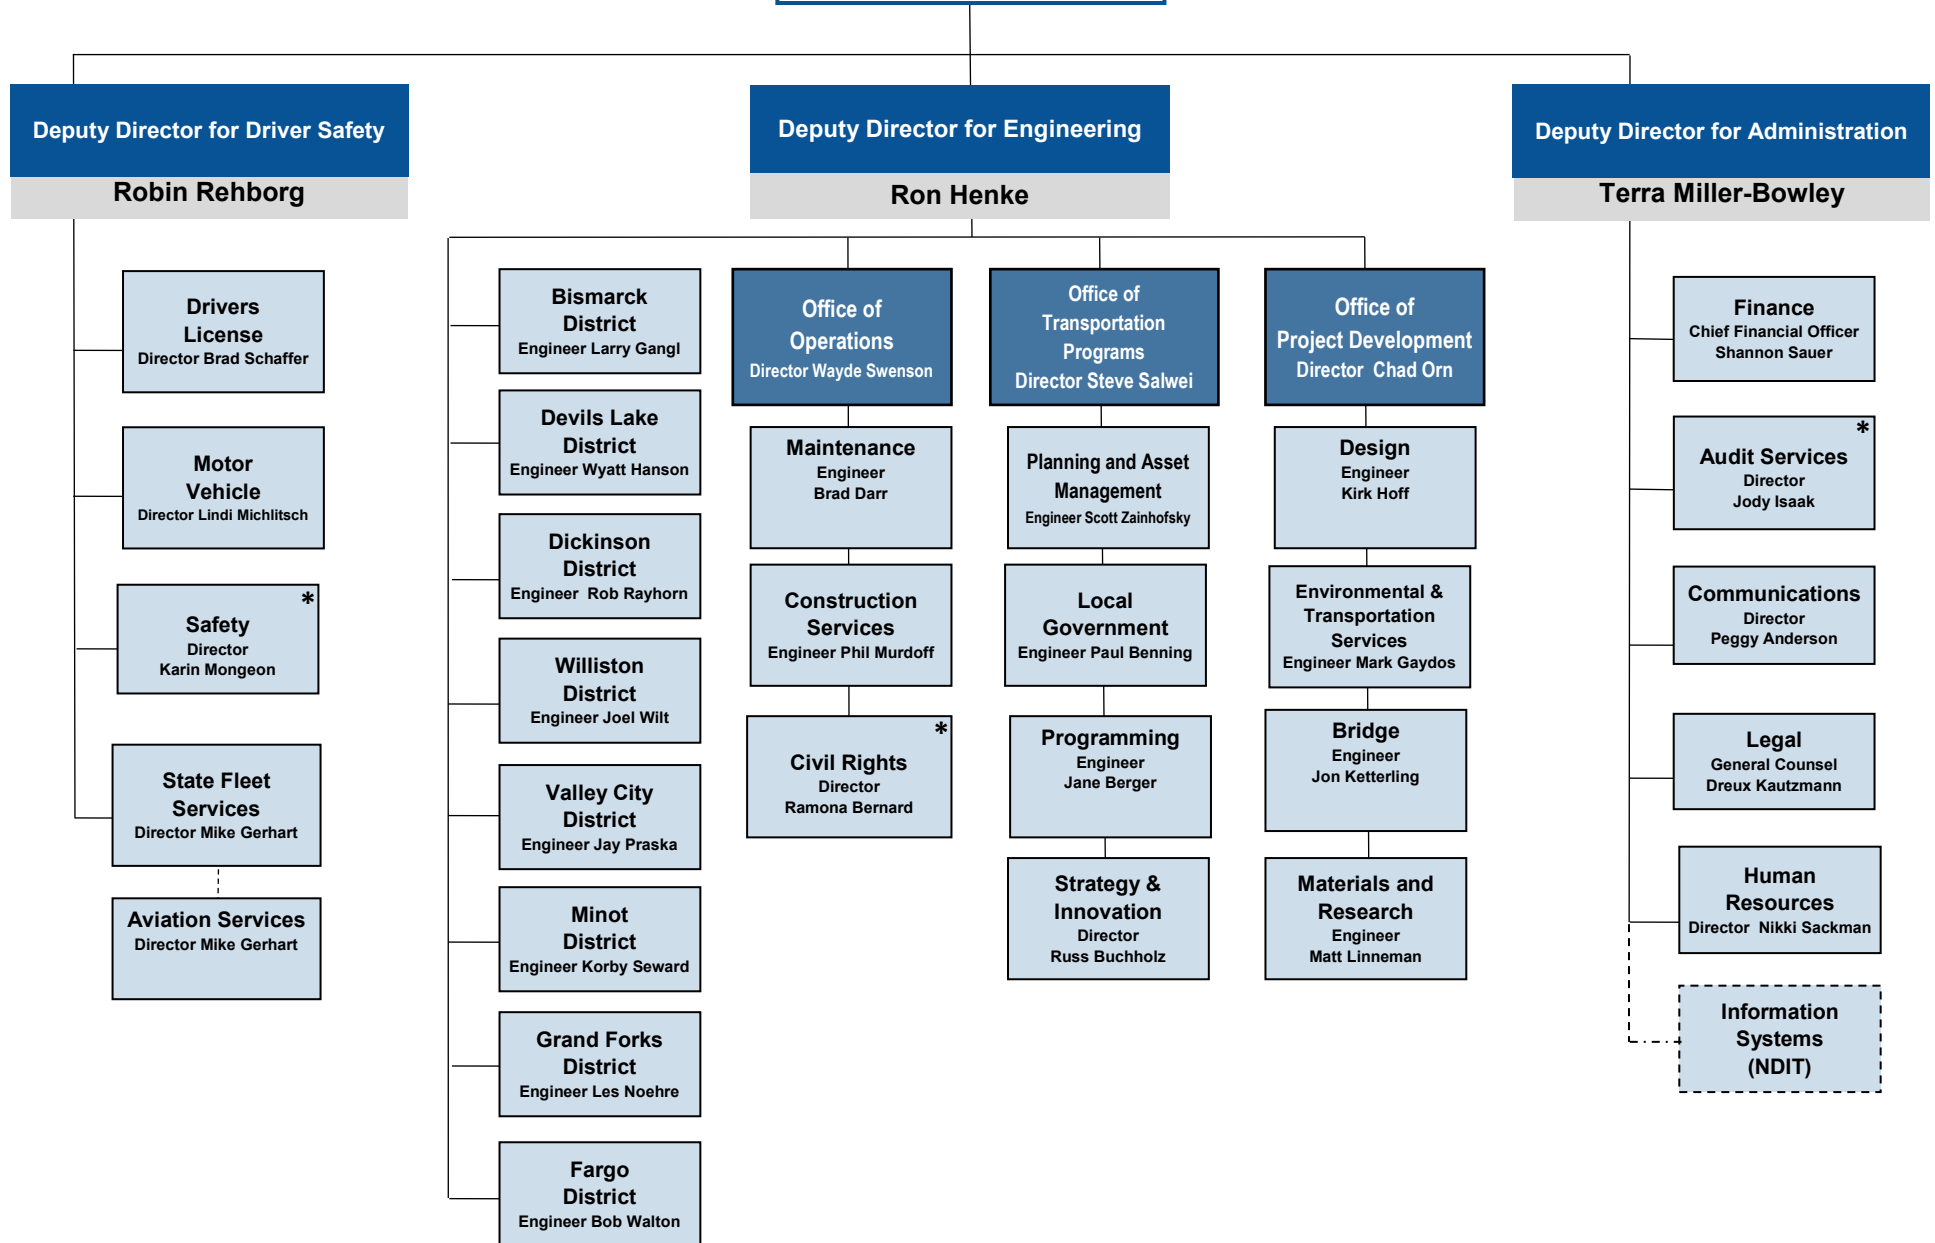

NDDOT Director

William T. Panos

Total = 982 employees

* Indirect report to the Director