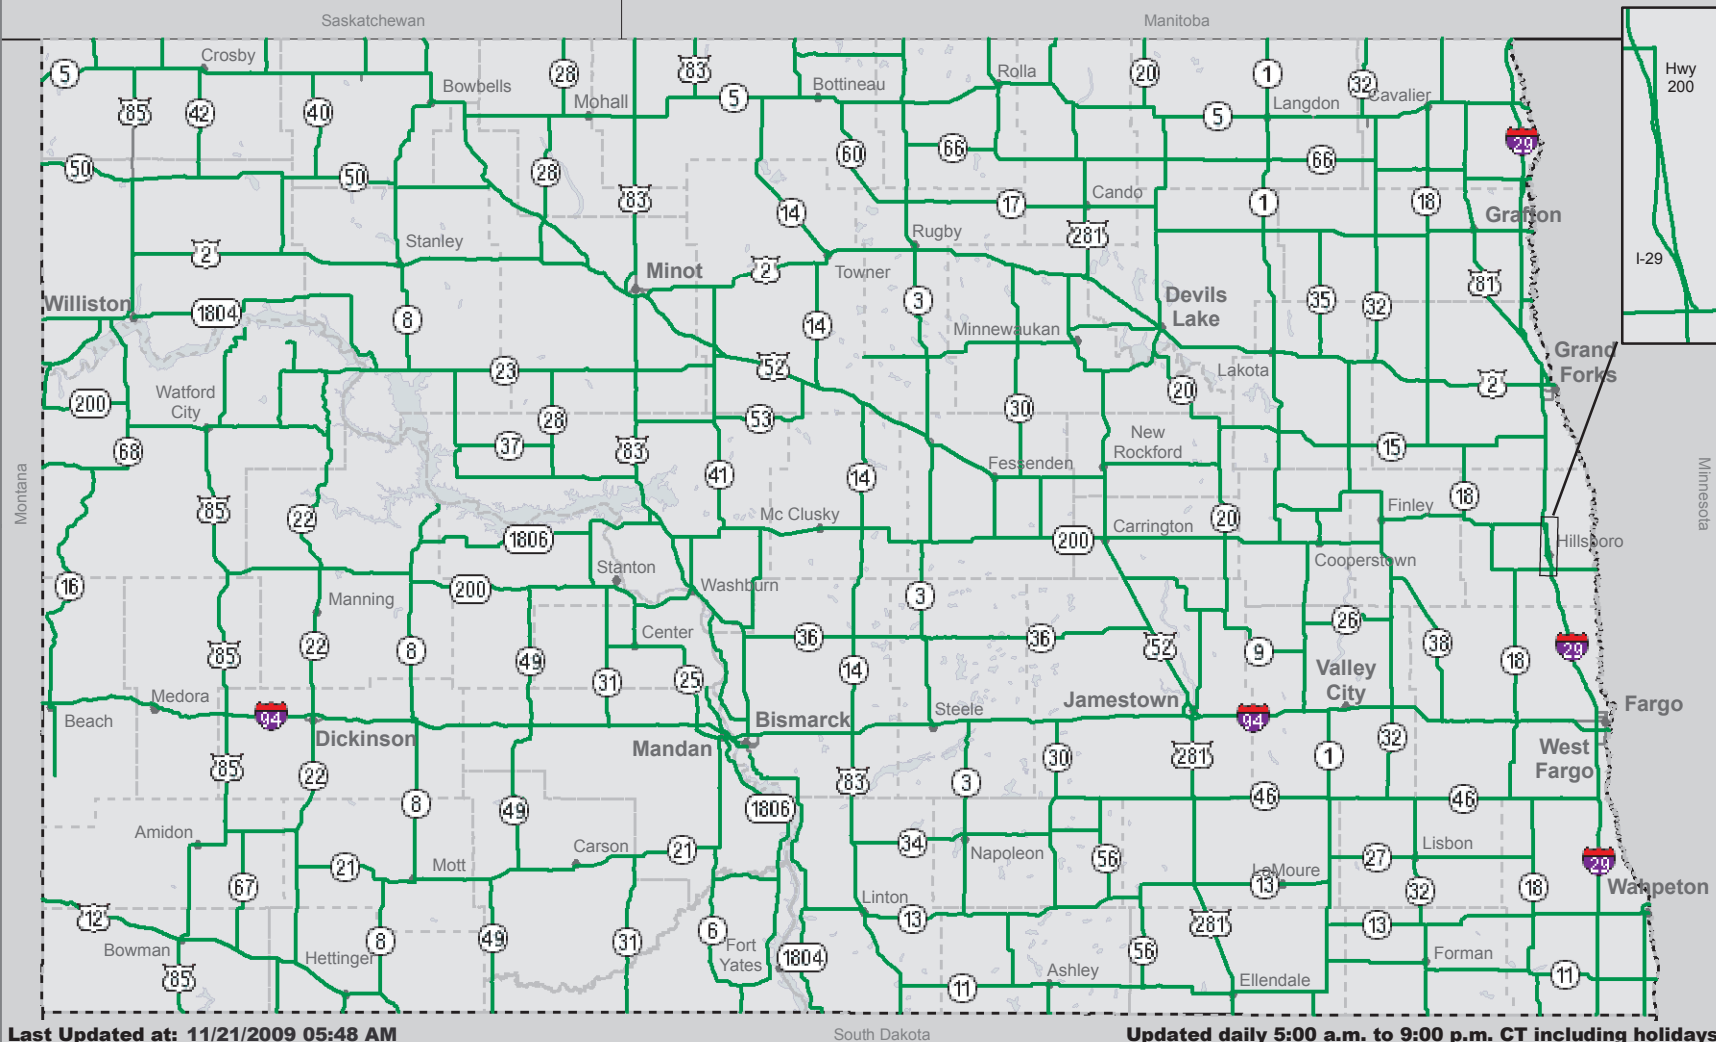

# North Dakota Road Conditions

Last Updated at: 11/21/2009 05:48 AM

Updated daily 5:00 a.m. to 9:00 p.m. CT including holidays

- Road Closed/Blocked
- Continuous Ice/Compacted Snow
- Scattered Ice/Frost
- ... No Travel Advised
- Snow Covered
- ... Scattered Snow/Drifts
- ▲ Incidents
- ▲ Water on Road (Traffic Allowed)
- ... Wet/Slush
- Flooded (Road Closed)
- Seasonal/Good
- ... Alternate Route

The traveler information reports are based upon information available at the time of preparation. Actual conditions may vary. Be alert for changing conditions.