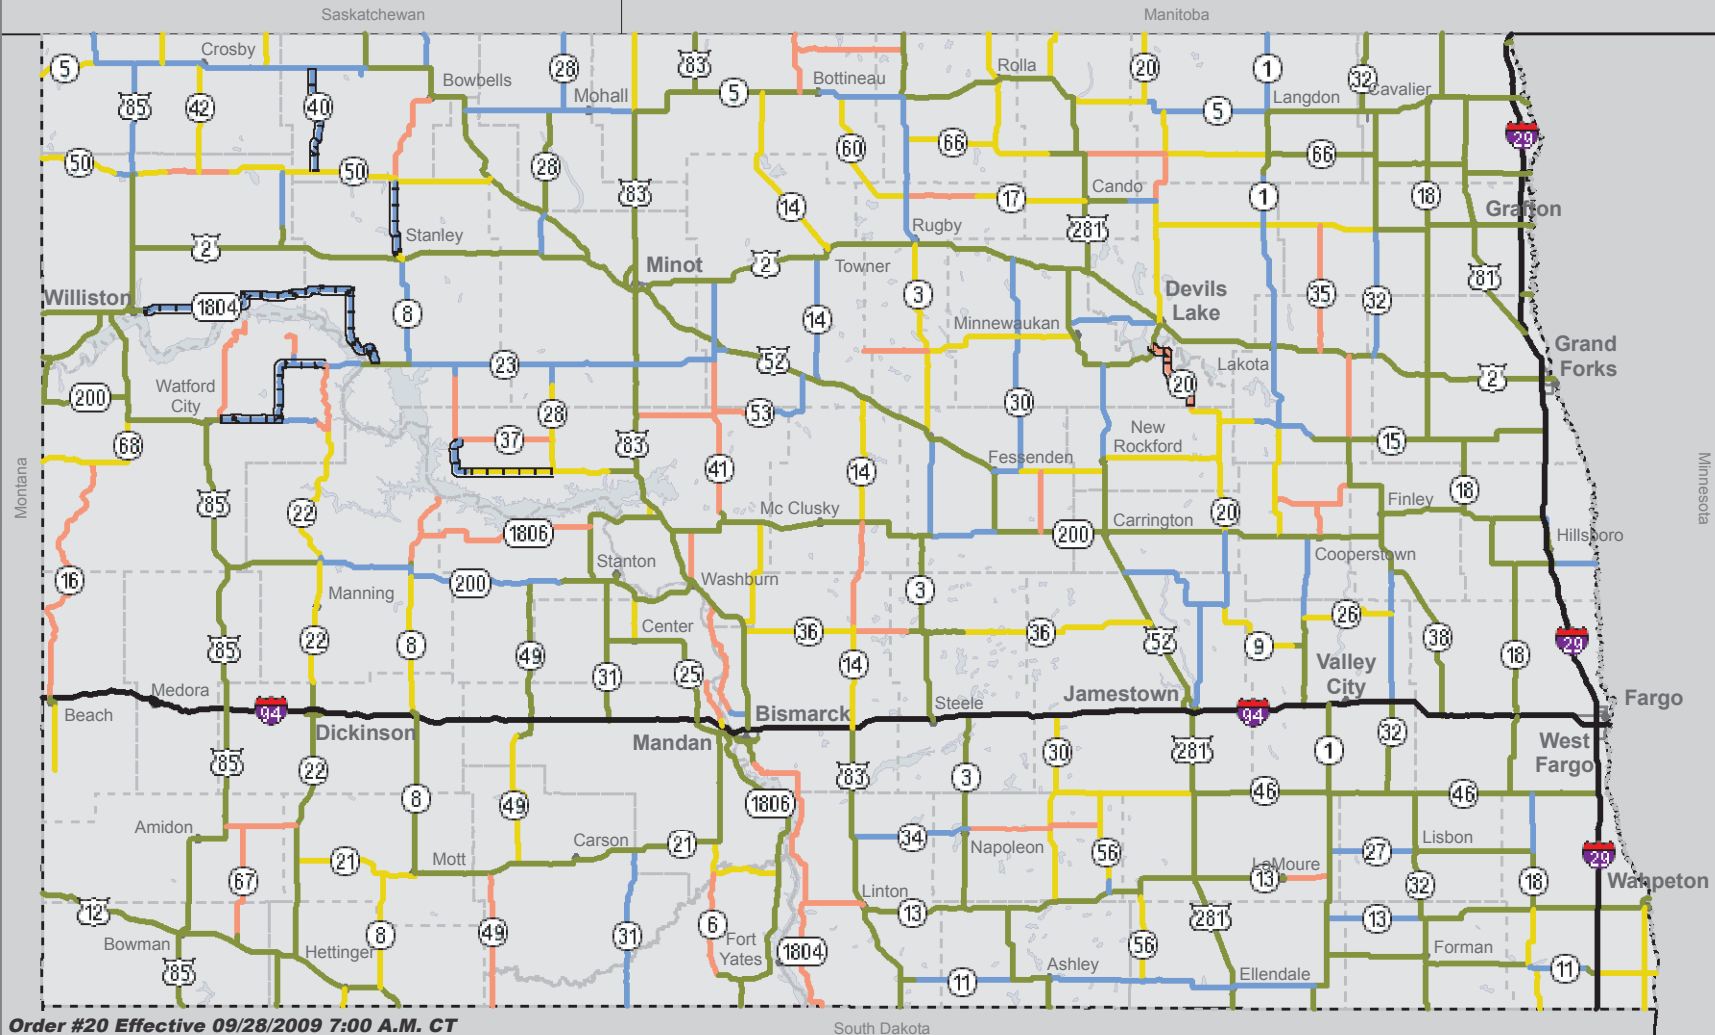

# North Dakota Load Restrictions

Order #20 Effective 09/28/2009 7:00 A.M. CT

## Restrictions in Effect

### Interstate System

	by Legal Weight	8 - Ton	7 - Ton	6 - Ton	5 - Ton
<b>Single Axle</b>	20,000 lbs	16,000 lbs	14,000 lbs	12,000 lbs	10,000 lbs
<b>Tandem Axle</b>	34,000 lbs	32,000 lbs	28,000 lbs	24,000 lbs	20,000 lbs
<b>3 Axle Group or more per Axle</b>	17,000 lbs	14,000 lbs	12,000 lbs	10,000 lbs	10,000 lbs
<b>Max. Axle Group</b>	48,000 lbs	42,000 lbs	36,000 lbs	30,000 lbs	30,000 lbs
<b>Gross Weight</b>	105,500 lbs	105,500 lbs	105,500 lbs	80,000 lbs	80,000 lbs