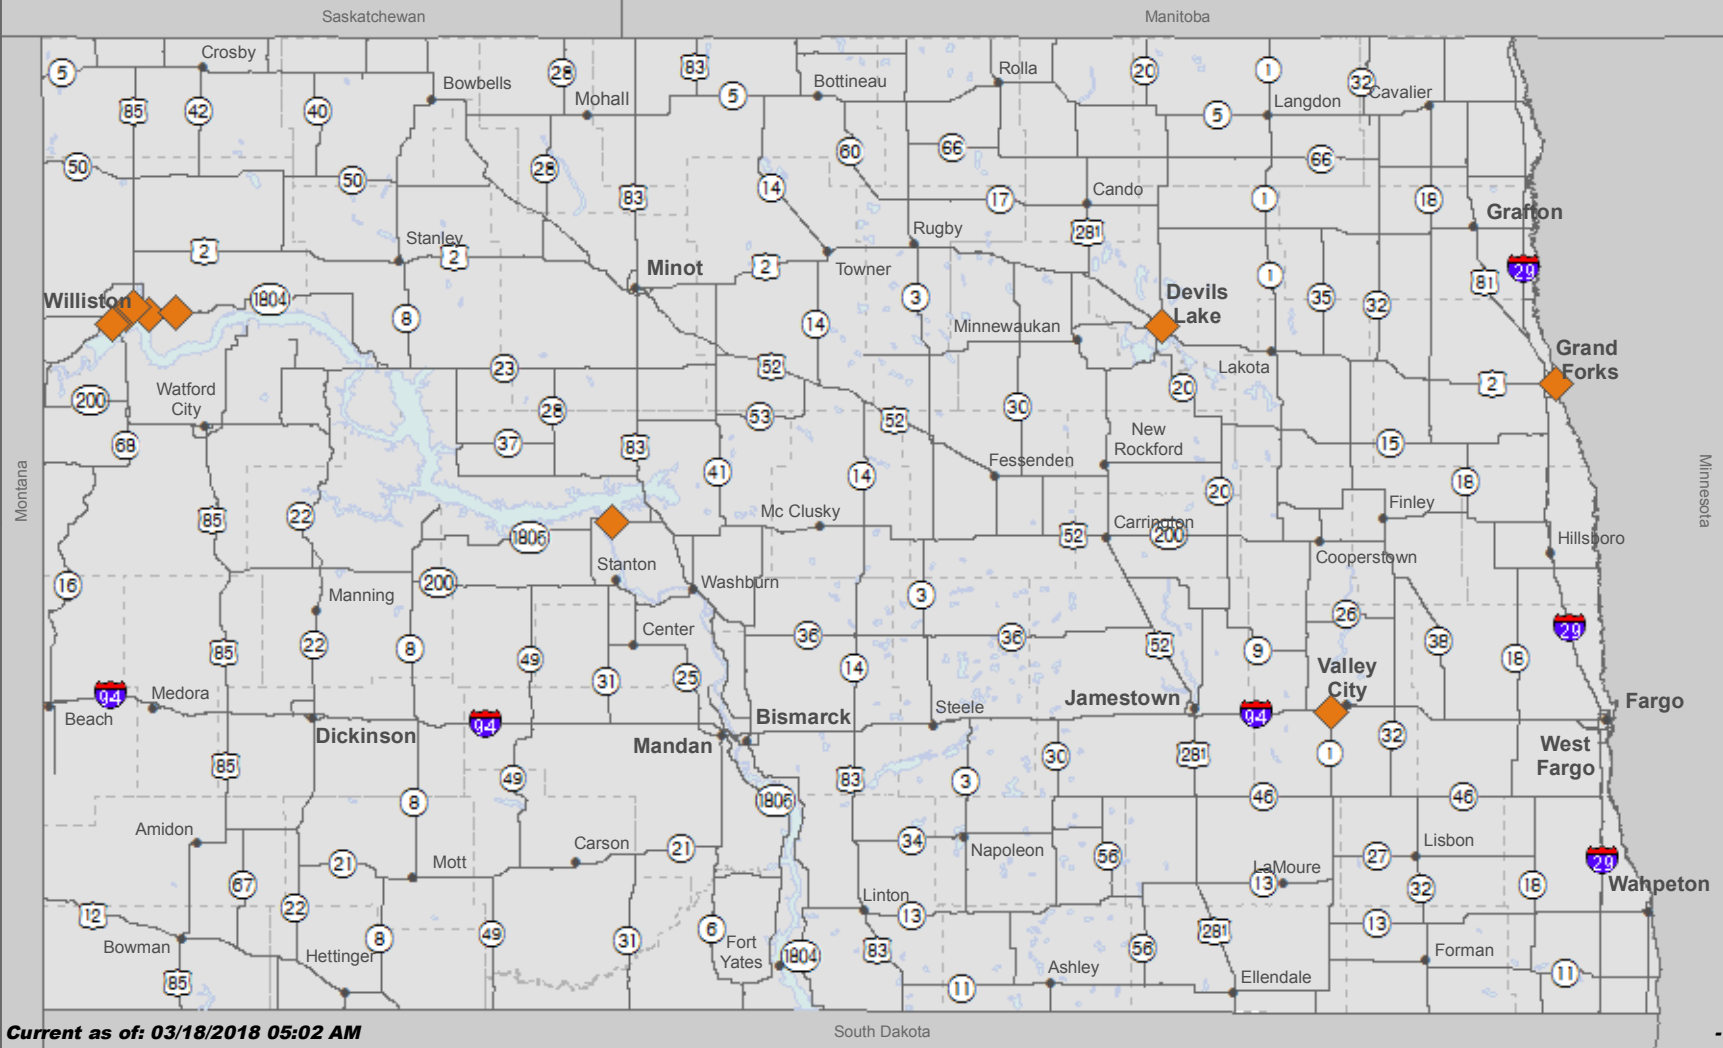

# North Dakota Work Zones

Current as of: 03/18/2018 05:02 AM

South Dakota

— Work Zones greater than 8 miles    - - - Inactive    ◆ Work Zones less than 8 miles    ◆ Inactive

The traveler information reports are based upon information available at the time of preparation. Actual conditions may vary. Be alert for changing conditions.