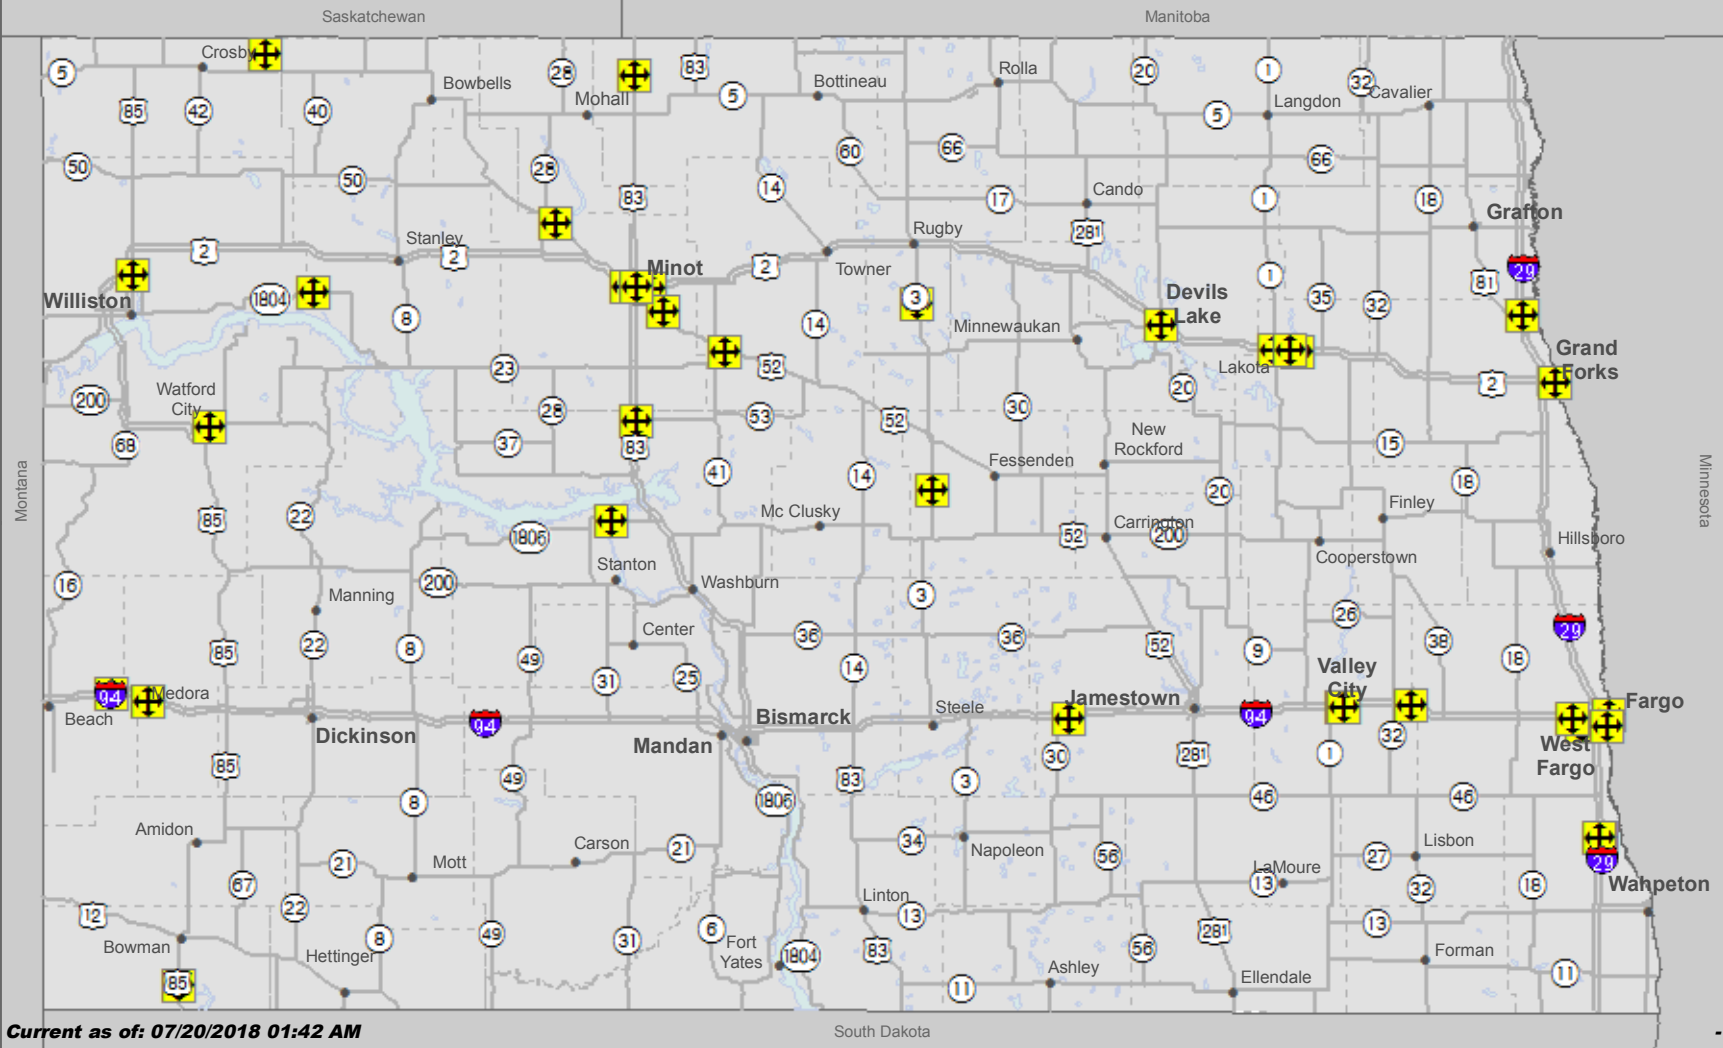

North Dakota Oversize/Overweight Restrictions

Current as of: 07/20/2018 01:42 AM

South Dakota

 Oversize/Overweight Restrictions

The traveler information reports are based upon information available at the time of preparation. Actual conditions may vary. Be alert for changing conditions.