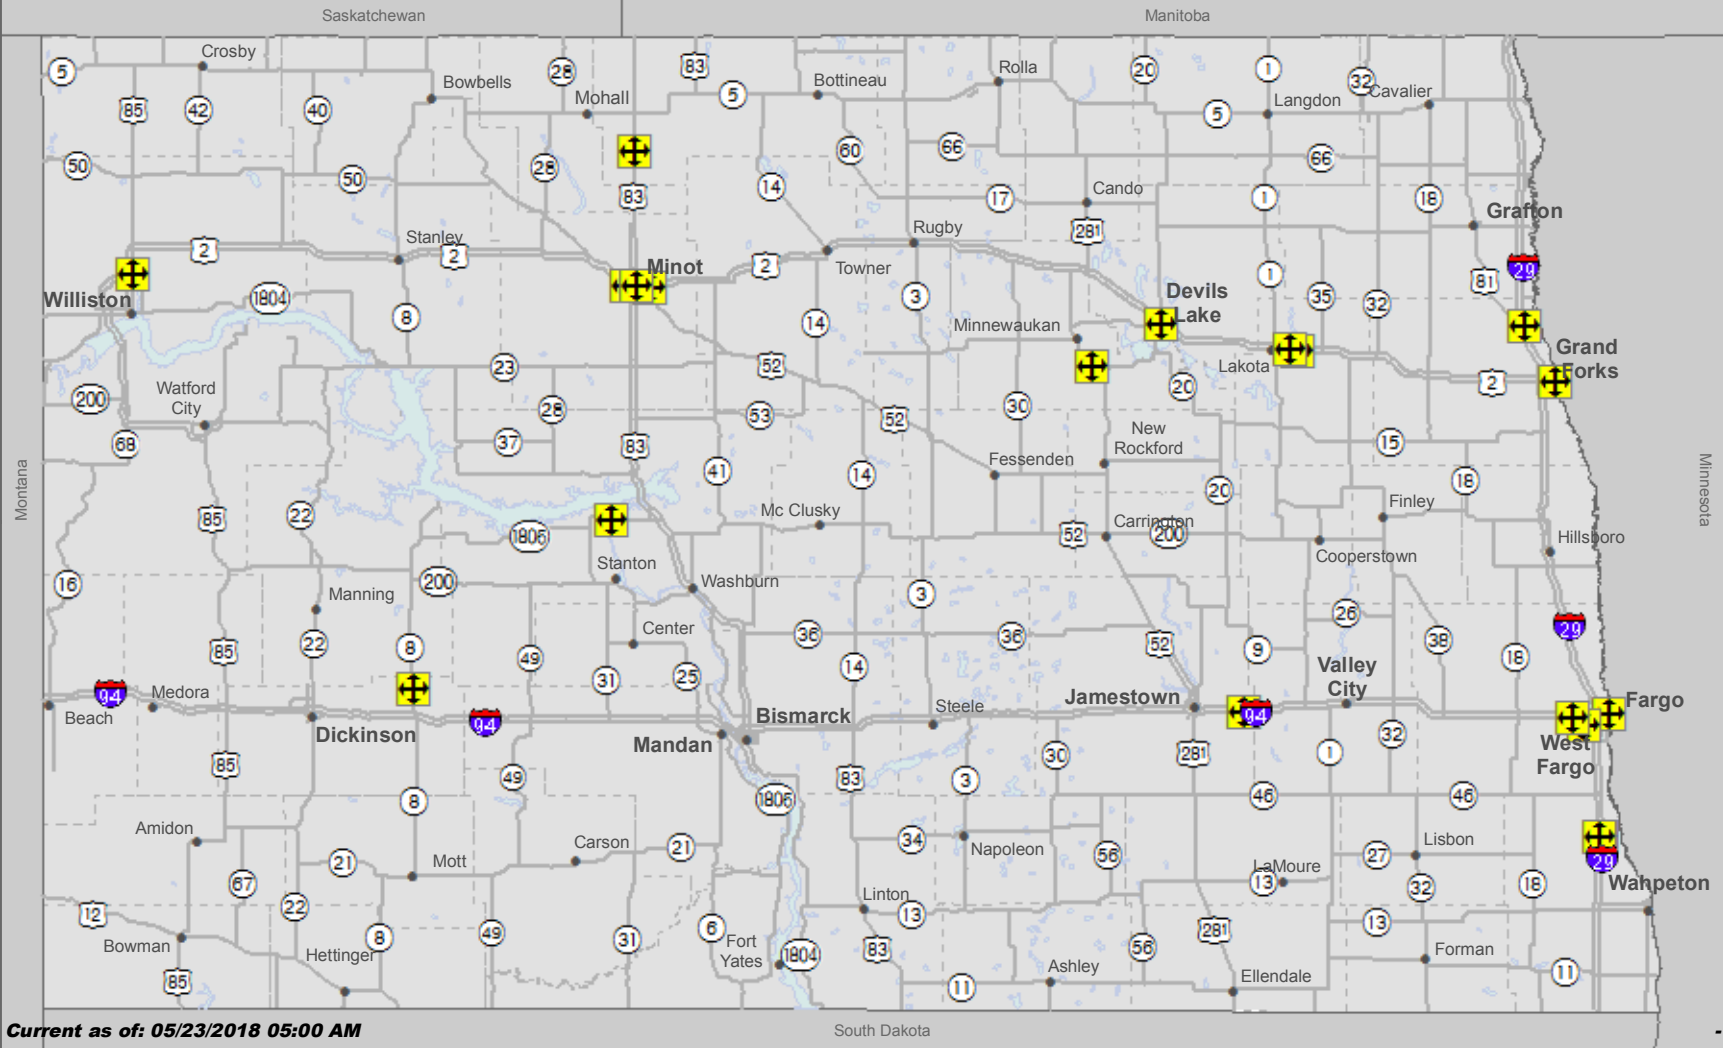

North Dakota Oversize/Overweight Restrictions

Current as of: 05/23/2018 05:00 AM

 Oversize/Overweight Restrictions

The traveler information reports are based upon information available at the time of preparation. Actual conditions may vary. Be alert for changing conditions.