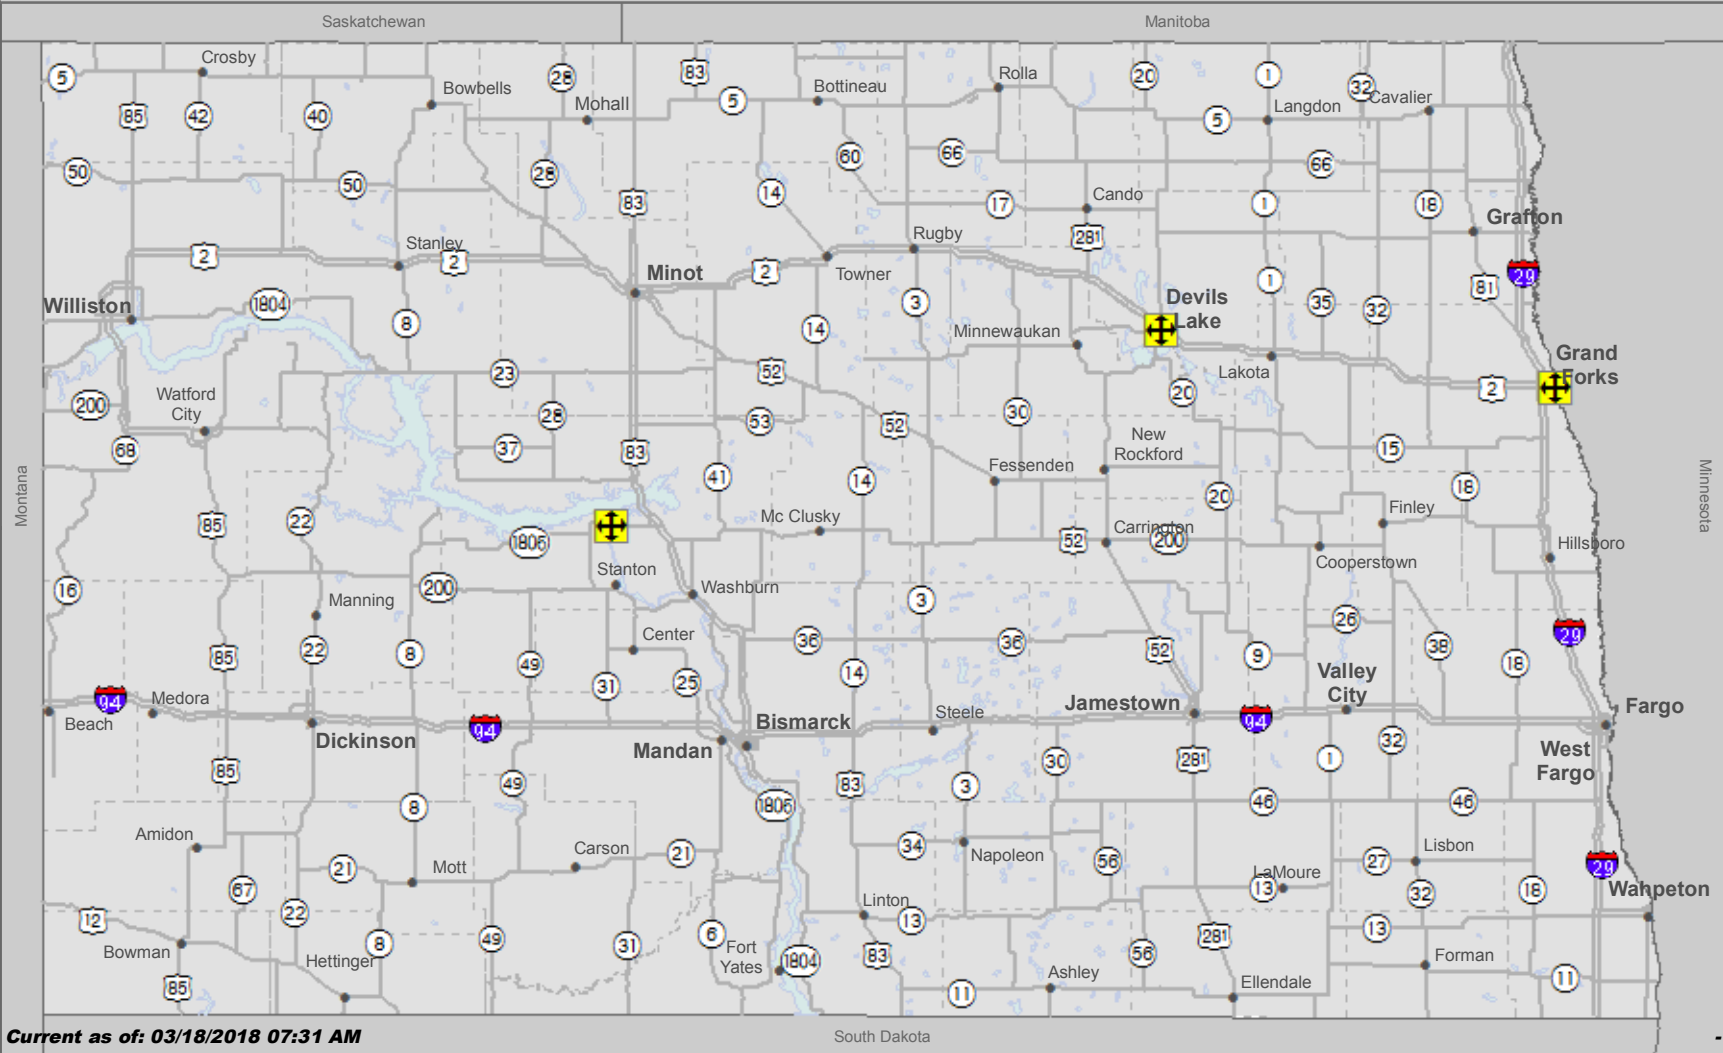

North Dakota Oversize/Overweight Restrictions

Current as of: 03/18/2018 07:31 AM

South Dakota

 Oversize/Overweight Restrictions

The traveler information reports are based upon information available at the time of preparation. Actual conditions may vary. Be alert for changing conditions.