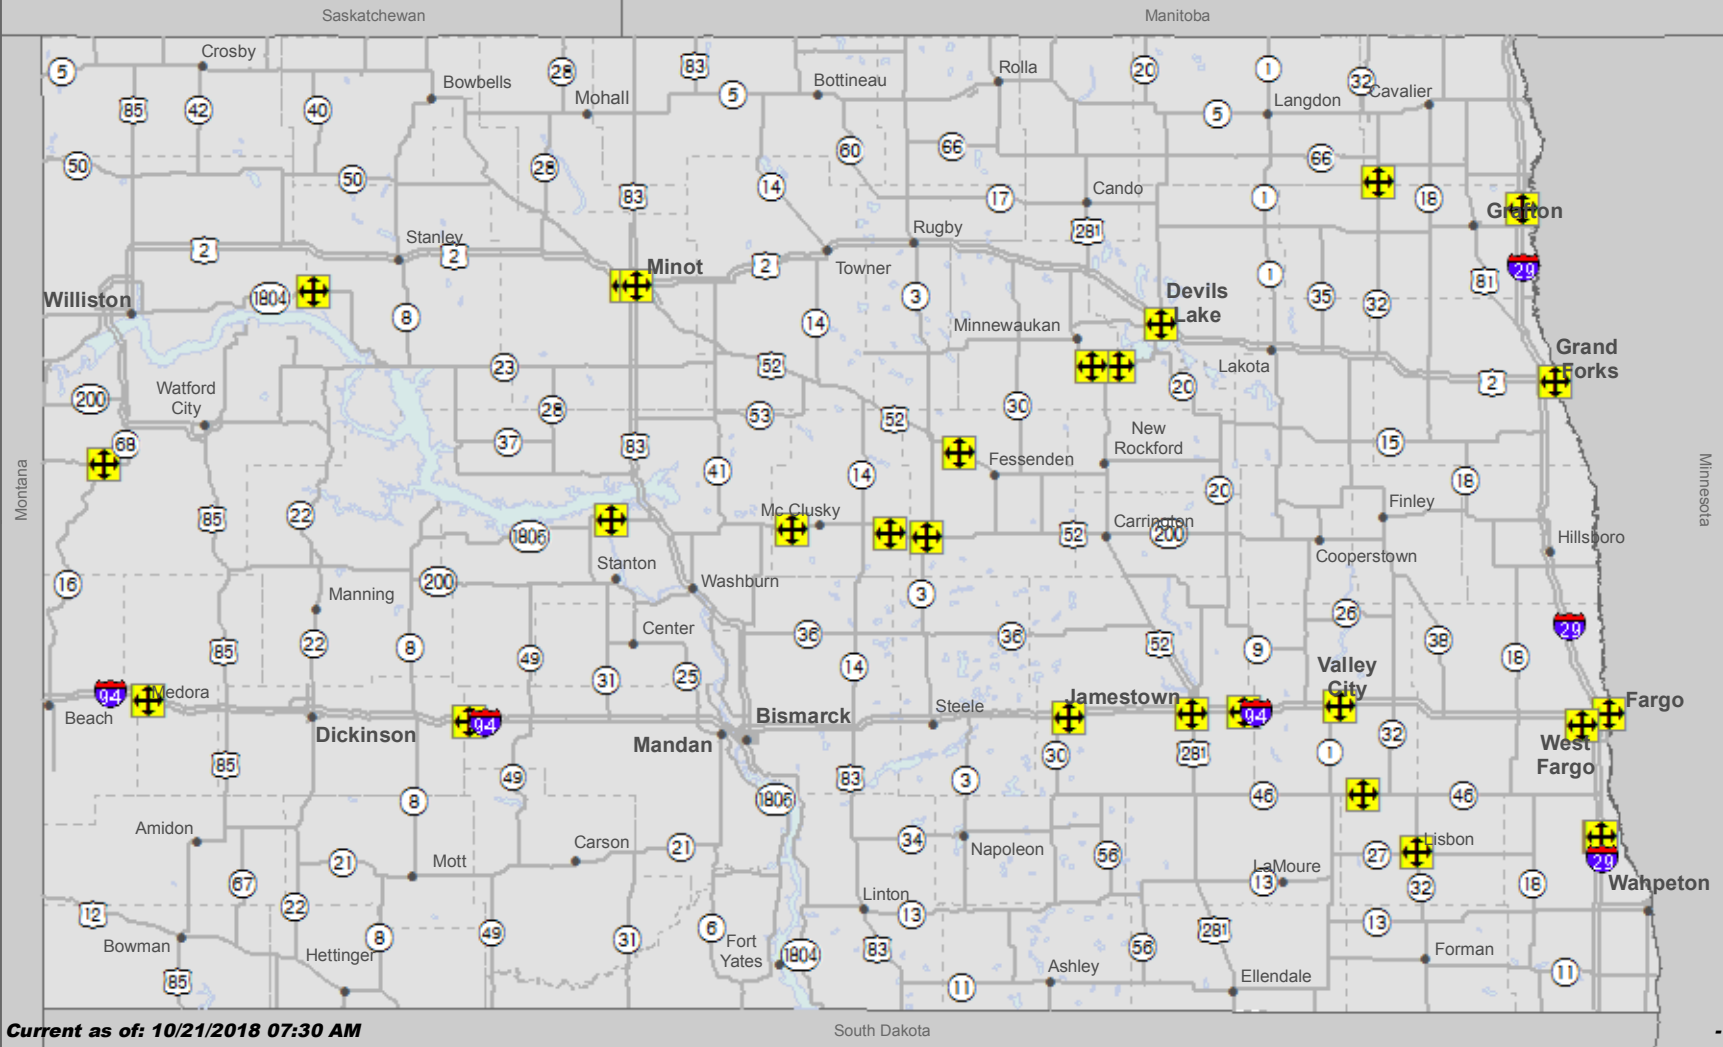

North Dakota Oversize/Overweight Restrictions

 Oversize/Overweight Restrictions

The traveler information reports are based upon information available at the time of preparation. Actual conditions may vary. Be alert for changing conditions.