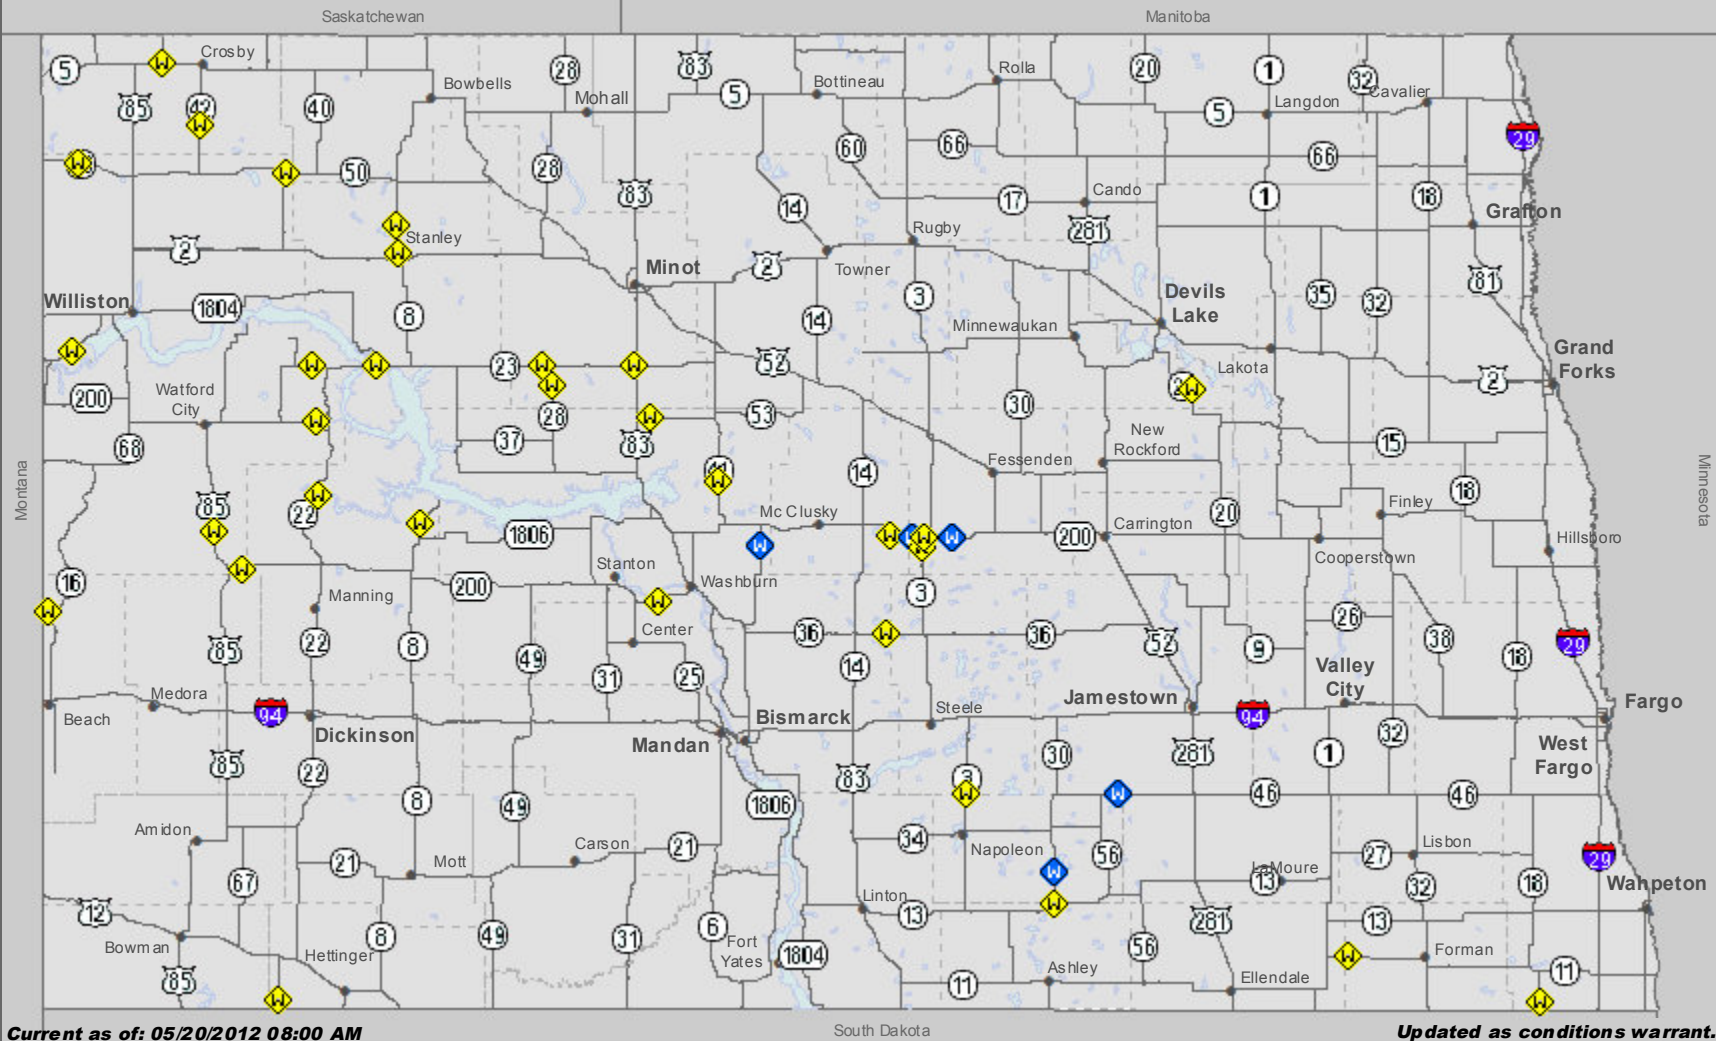

# North Dakota Warnings

Current as of: 05/20/2012 08:00 AM

South Dakota

Updated as conditions warrant.

 Warnings  Water on Road (Travel Allowed)

The traveler information reports are based upon information available at the time of preparation. Actual conditions may vary. Be alert for changing conditions.