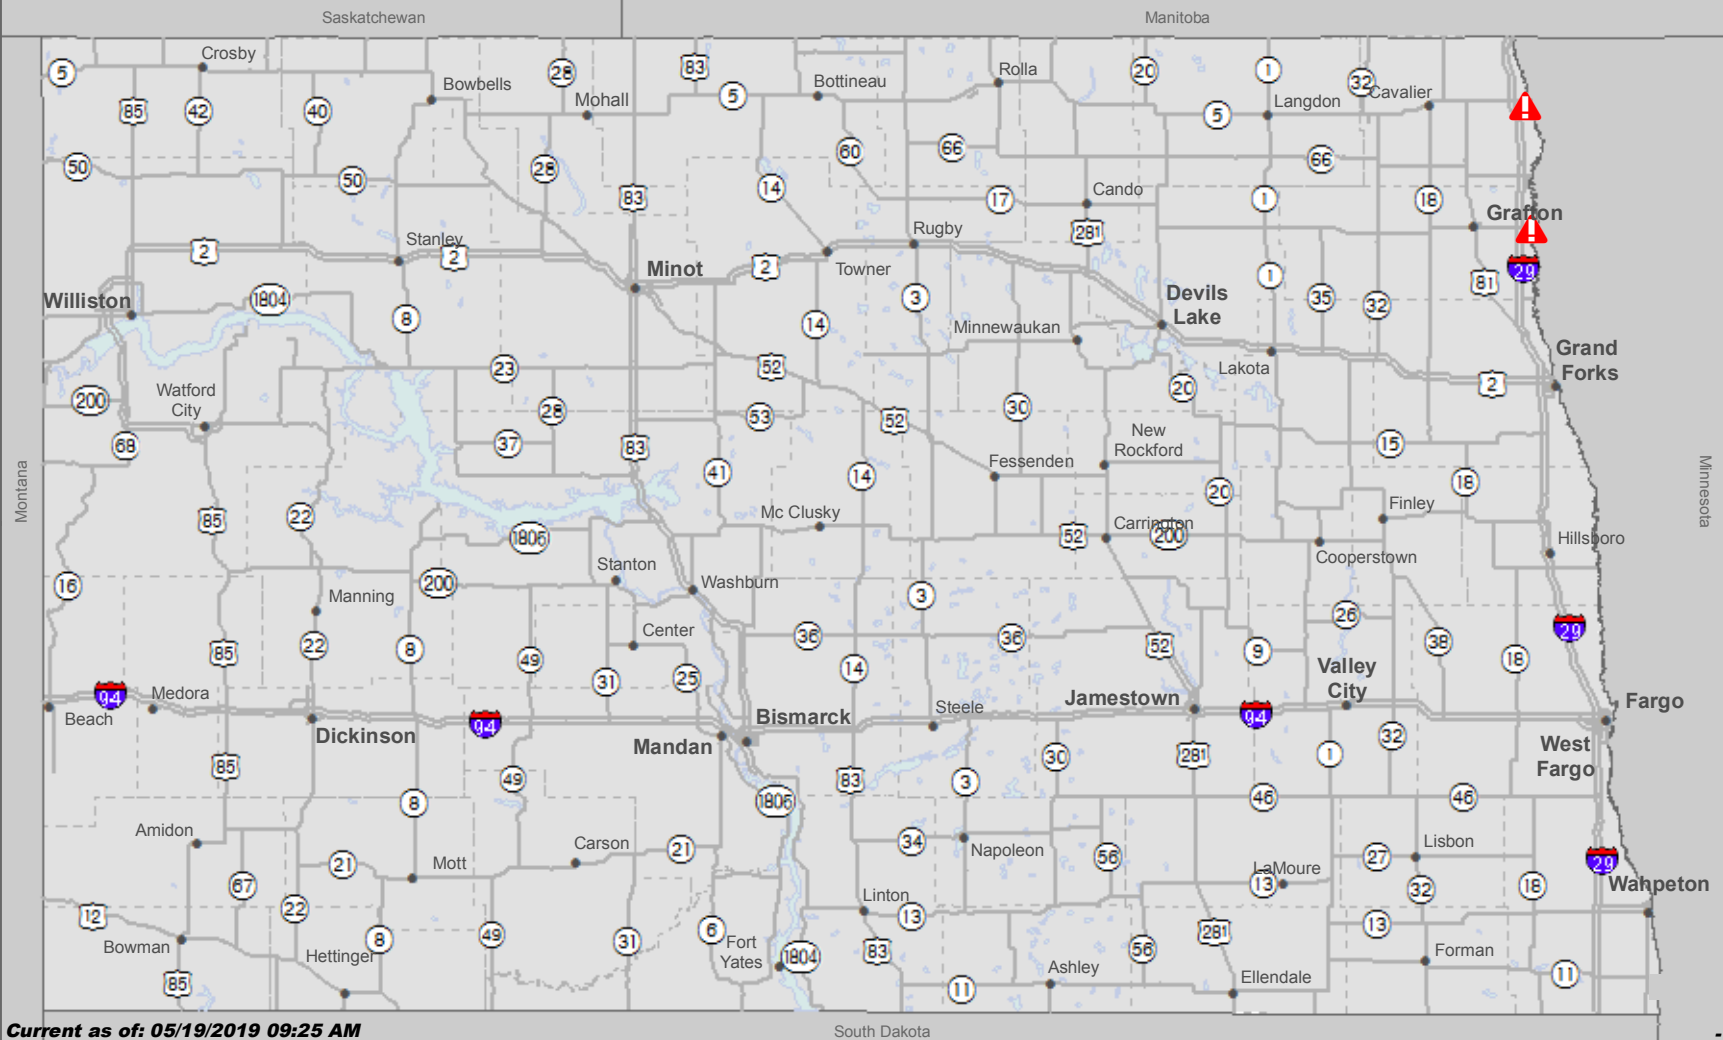

North Dakota Closed Roads/Incidents

Current as of: 05/19/2019 09:25 AM

The traveler information reports are based upon information available at the time of preparation. Actual conditions may vary. Be alert for changing conditions.