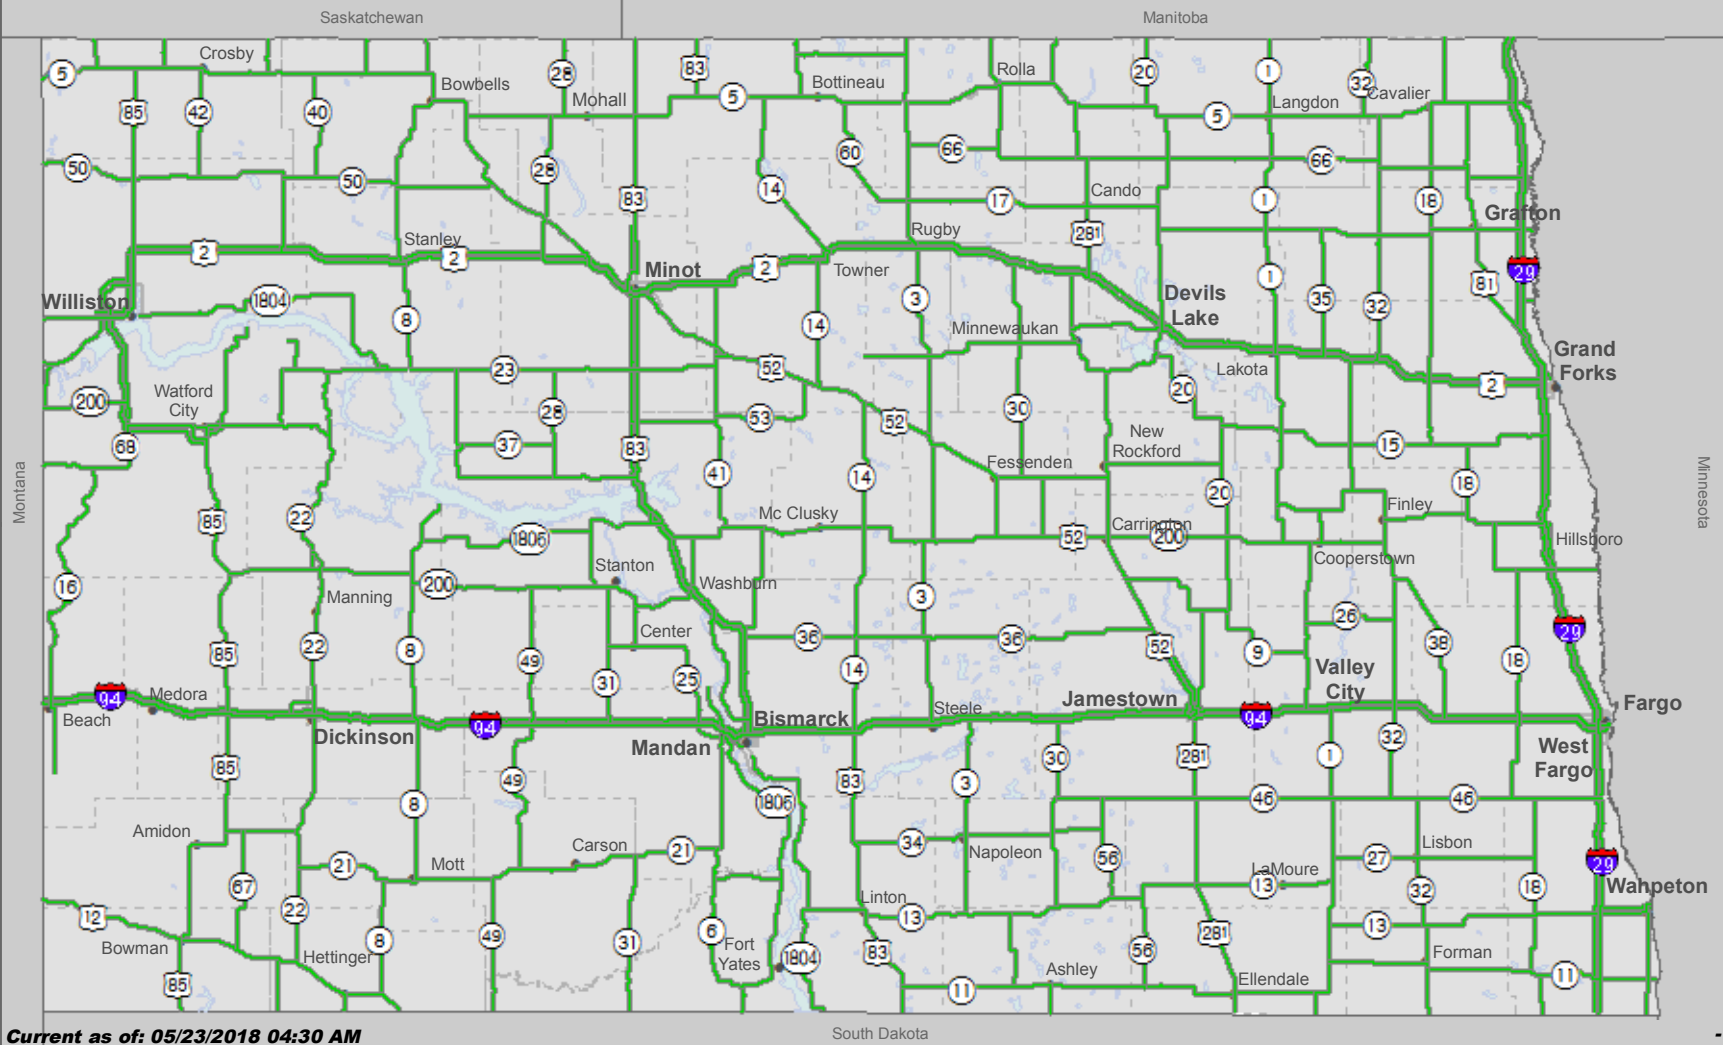

North Dakota Road Conditions/Closures/Incidents

Current as of: 05/23/2018 04:30 AM

- | | | | | | | |
|-------------------|--------------------|-----------------------|-----------------|---------------------|------------------------------|----------------|
| Closed/Blocked | Ice/Compacted Snow | Snow Covered | Frost | Wet/Slush | Seasonal/Good | Closed/Blocked |
| No Travel Advised | Scattered Ice | Scattered Snow/Drifts | Scattered Frost | Scattered Wet/Slush | Incident (Impacting Traffic) | |

The traveler information reports are based upon information available at the time of preparation. Actual conditions may vary. Be alert for changing conditions.