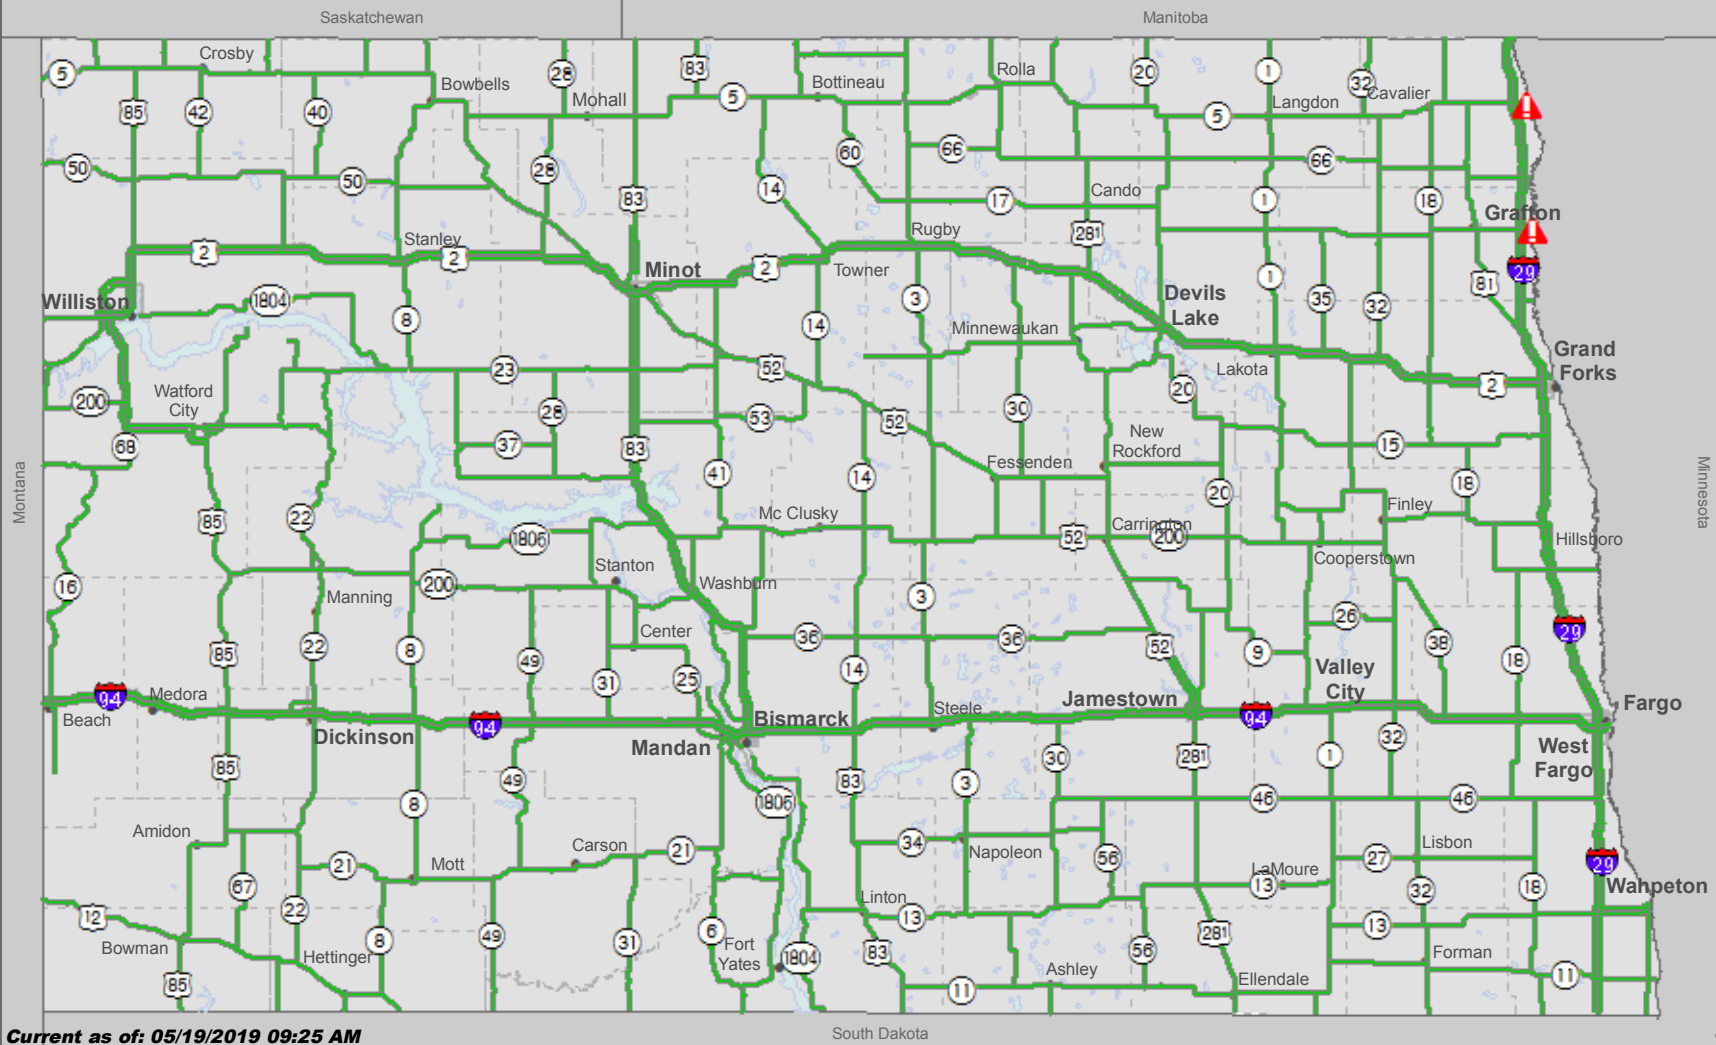

North Dakota Road Conditions/Closures/Incidents

Current as of: 05/19/2019 09:25 AM

- | | | | | | | | | | | | | | |
|--|-------------------|--|--------------------|--|-----------------------|--|-----------------|--|---------------------|--|------------------------------|--|----------------|
| | Closed/Blocked | | Ice/Compacted Snow | | Snow Covered | | Frost | | Wet/Slush | | Seasonal/Good | | Closed/Blocked |
| | No Travel Advised | | Scattered Ice | | Scattered Snow/Drifts | | Scattered Frost | | Scattered Wet/Slush | | Incident (Impacting Traffic) | | |

The traveler information reports are based upon information available at the time of preparation. Actual conditions may vary. Be alert for changing conditions.