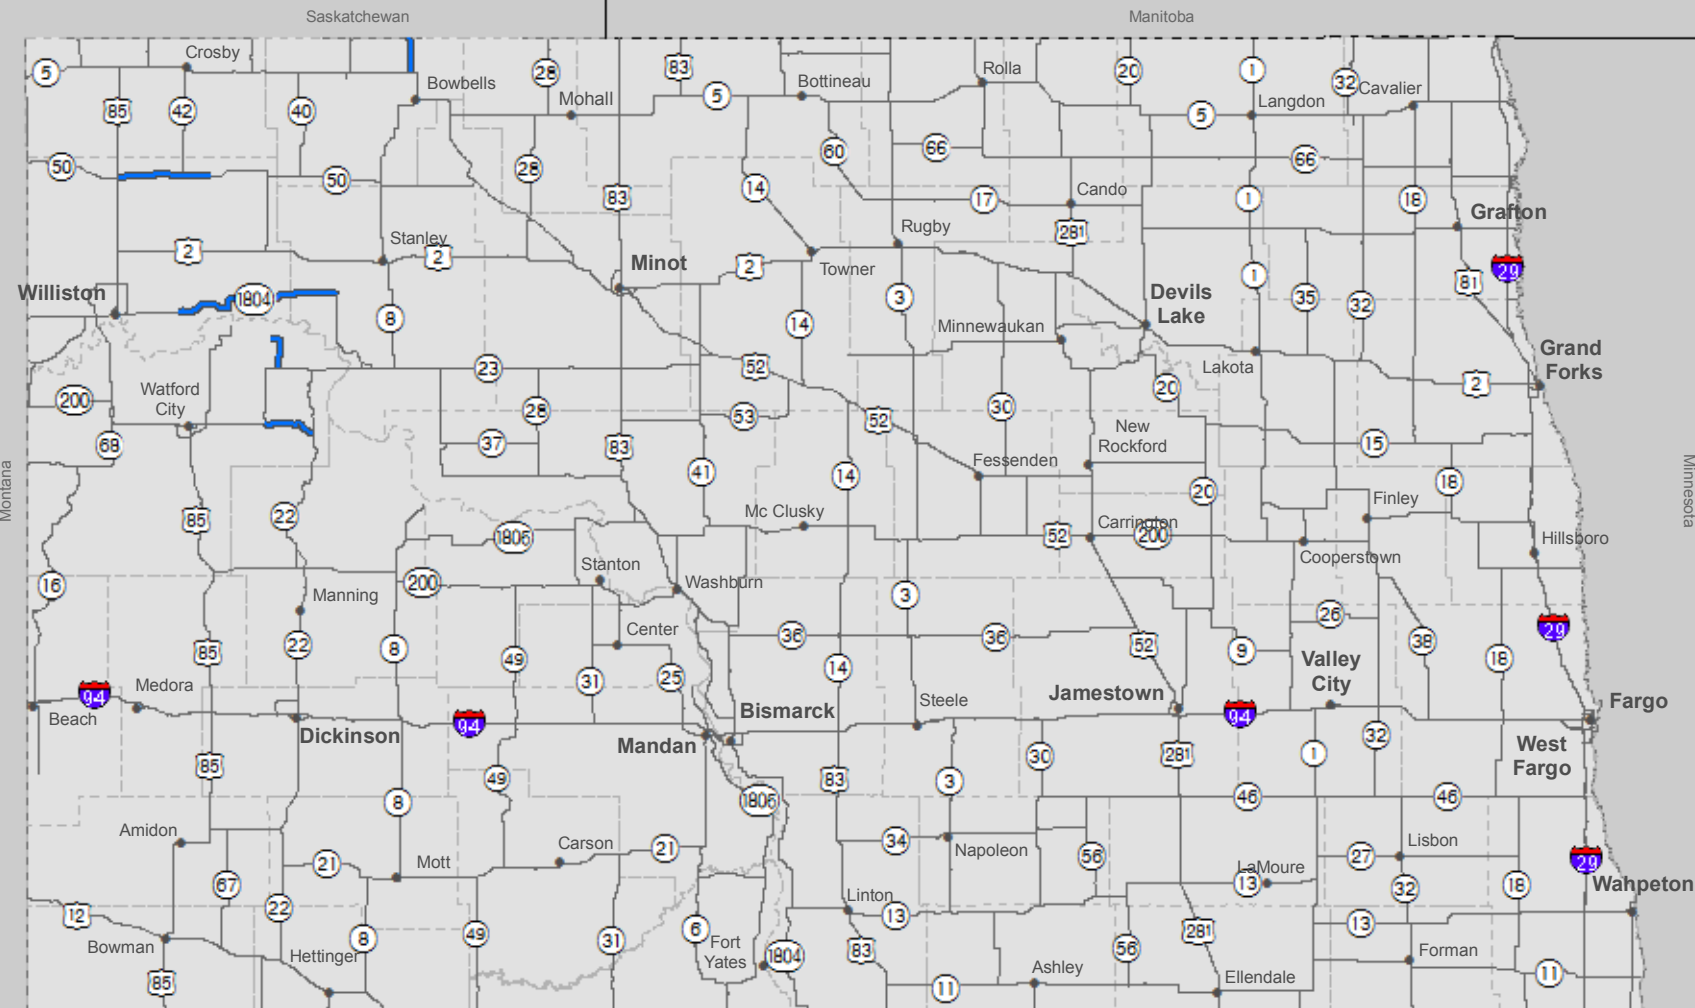

# Future North Dakota Load Restrictions

Order 2018-14 Effective 10/4/2018 7:00:00 AM CT

Date Published: 10/03/2018 08:38 AM

Interstate System	by Legal Weight	8 - Ton	7 - Ton	6 - Ton	5 - Ton
<b>Single Axle</b>	20,000 lbs	16,000 lbs	14,000 lbs	12,000 lbs	10,000 lbs
<b>Tandem Axle</b>	34,000 lbs	32,000 lbs	28,000 lbs	24,000 lbs	20,000 lbs
<b>3 Axle Group or more per Axle</b>	17,000 lbs	14,000 lbs	12,000 lbs	10,000 lbs	10,000 lbs
<b>Max. Axle Group</b>	48,000 lbs	42,000 lbs	36,000 lbs	30,000 lbs	30,000 lbs
<b>Gross Weight</b>	105,500 lbs	105,500 lbs	105,500 lbs	80,000 lbs	80,000 lbs