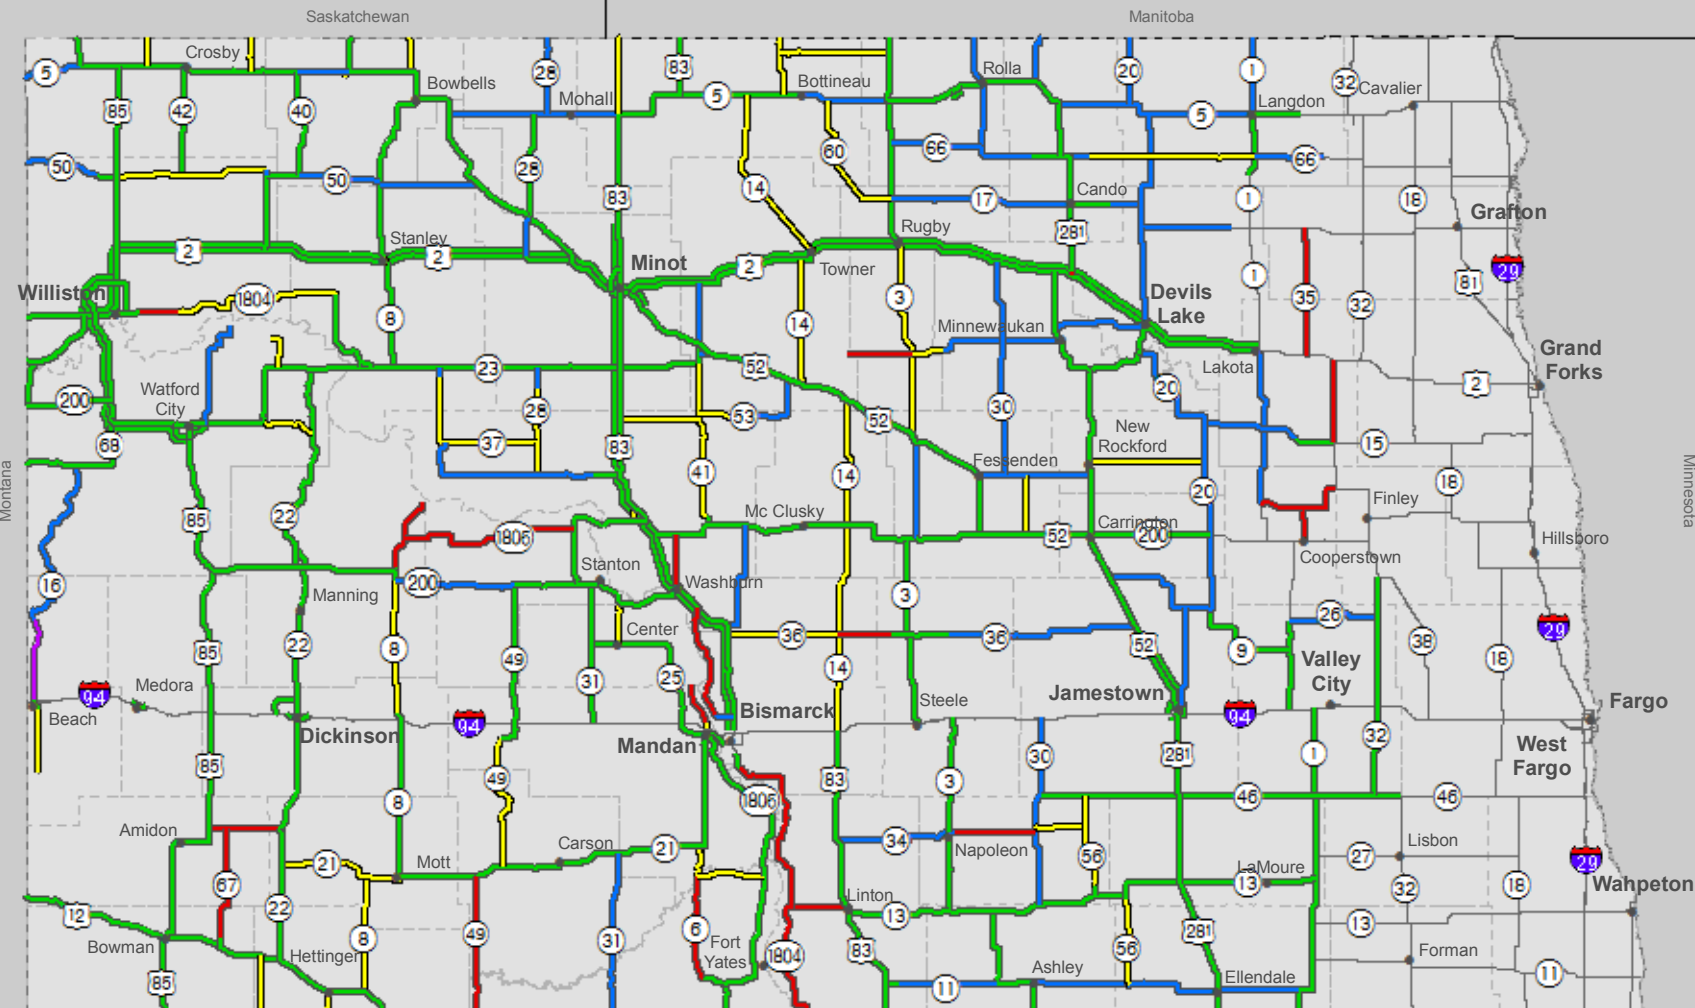

# Current North Dakota Load Restrictions

Order 2018-07 Effective 5/16/2018 7:00:00 AM CT

Date Published: 05/16/2018 06:18 AM

Interstate System	by Legal Weight	8 - Ton	7 - Ton	6 - Ton	5 - Ton
<b>Single Axle</b>	20,000 lbs	16,000 lbs	14,000 lbs	12,000 lbs	10,000 lbs
<b>Tandem Axle</b>	34,000 lbs	32,000 lbs	28,000 lbs	24,000 lbs	20,000 lbs
<b>3 Axle Group or more per Axle</b>	17,000 lbs	14,000 lbs	12,000 lbs	10,000 lbs	10,000 lbs
<b>Max. Axle Group</b>	48,000 lbs	42,000 lbs	36,000 lbs	30,000 lbs	30,000 lbs
<b>Gross Weight</b>	105,500 lbs	105,500 lbs	105,500 lbs	80,000 lbs	80,000 lbs