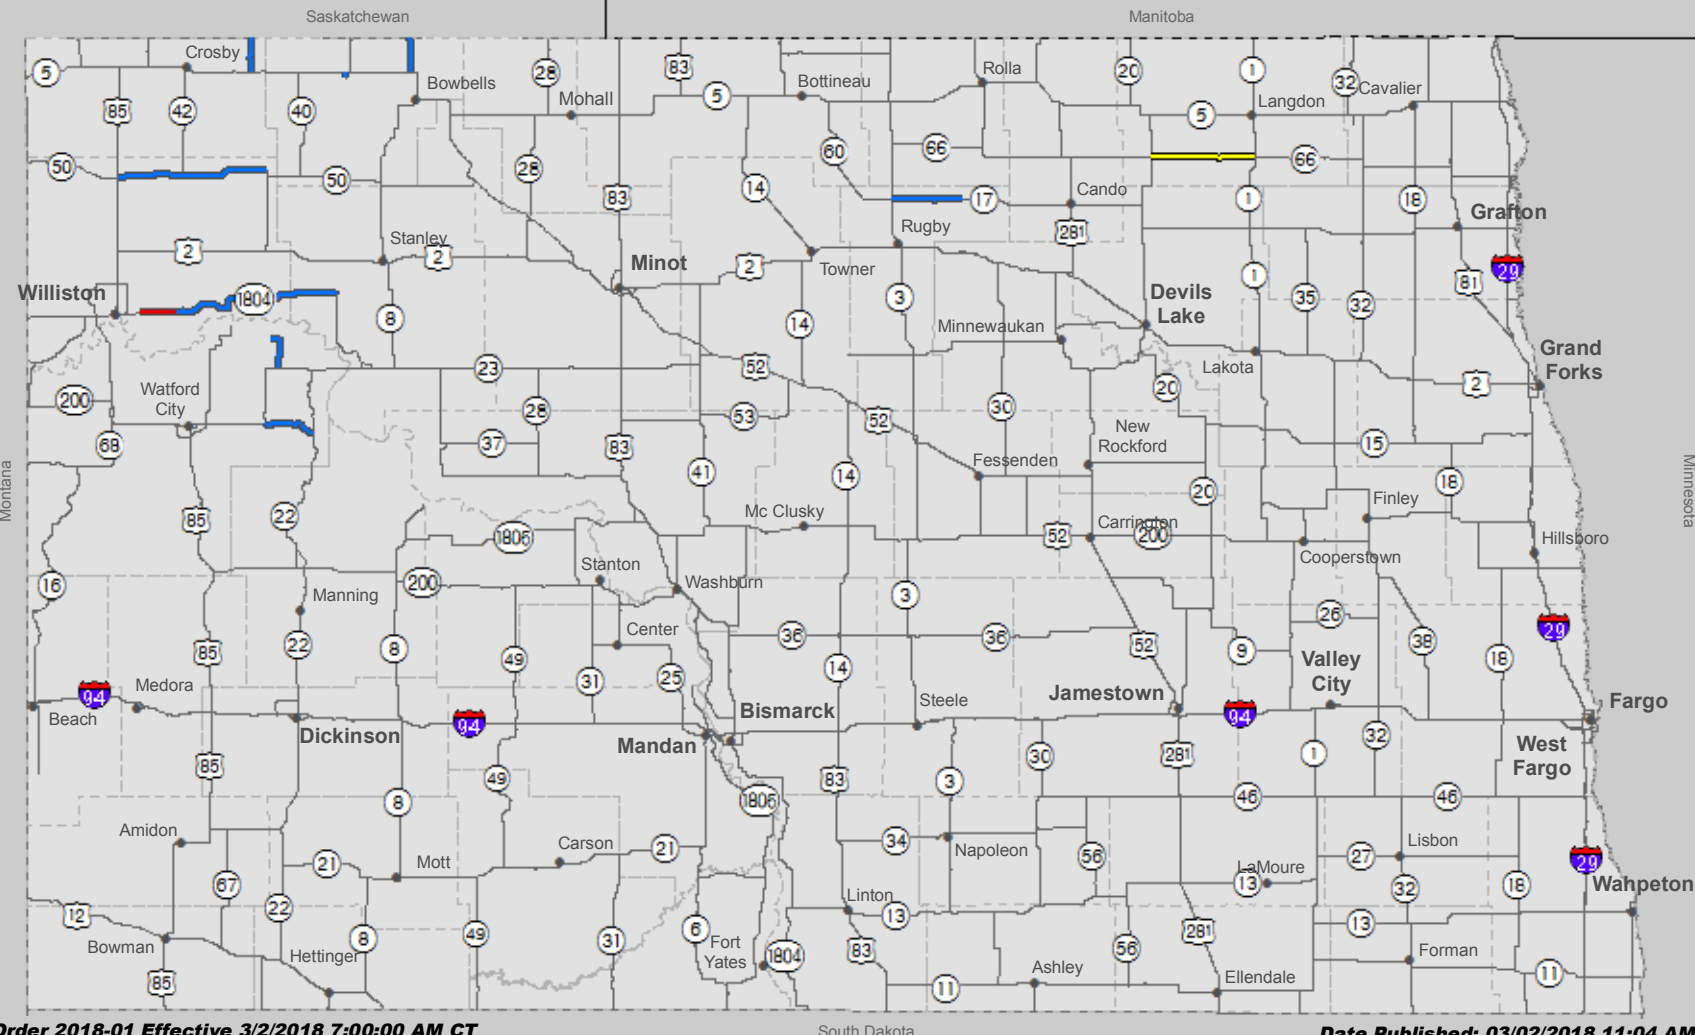

Current North Dakota Load Restrictions

Order 2018-01 Effective 3/2/2018 7:00:00 AM CT

Date Published: 03/02/2018 11:04 AM

Interstate System	by Legal Weight	8 - Ton	7 - Ton	6 - Ton	5 - Ton
Single Axle	20,000 lbs	16,000 lbs	14,000 lbs	12,000 lbs	10,000 lbs
Tandem Axle	34,000 lbs	32,000 lbs	28,000 lbs	24,000 lbs	20,000 lbs
3 Axle Group or more per Axle	17,000 lbs	14,000 lbs	12,000 lbs	10,000 lbs	10,000 lbs
Max. Axle Group	48,000 lbs	42,000 lbs	36,000 lbs	30,000 lbs	30,000 lbs
Gross Weight	105,500 lbs	105,500 lbs	105,500 lbs	80,000 lbs	80,000 lbs