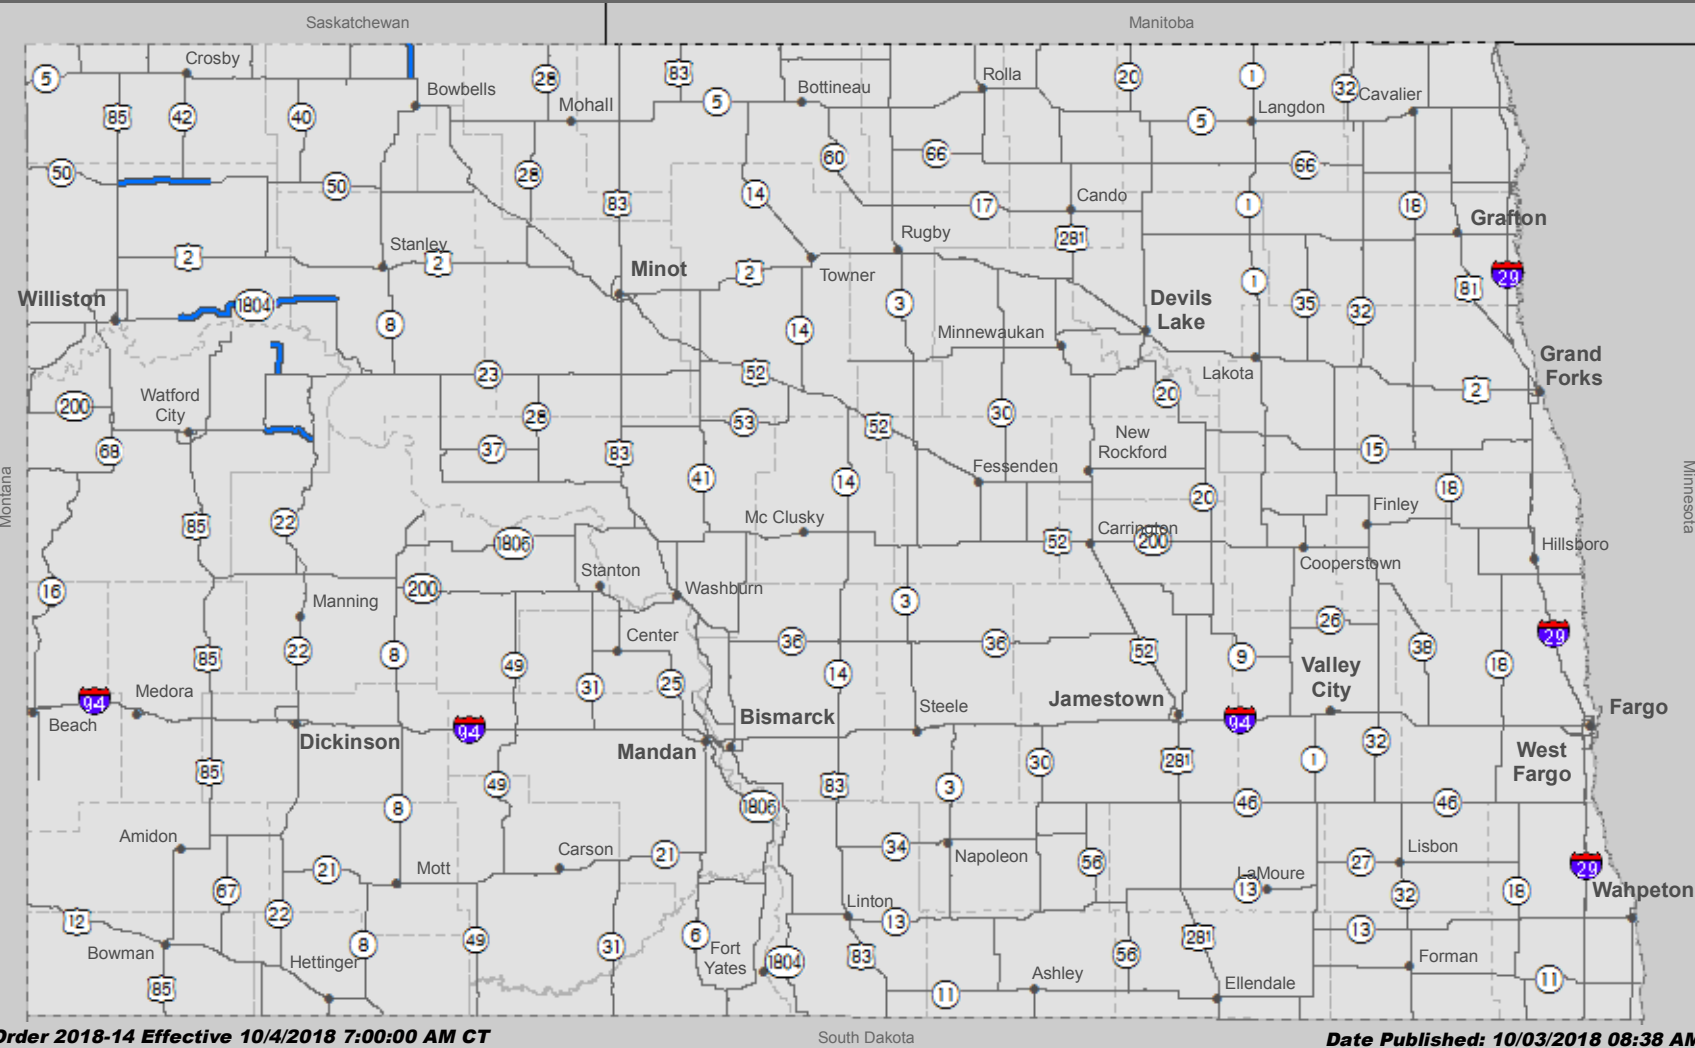

# Current North Dakota Load Restrictions

Order 2018-14 Effective 10/4/2018 7:00:00 AM CT

Date Published: 10/03/2018 08:38 AM

Interstate System	by Legal Weight	8 - Ton	7 - Ton	6 - Ton	5 - Ton
<b>Single Axle</b>	20,000 lbs	16,000 lbs	14,000 lbs	12,000 lbs	10,000 lbs
<b>Tandem Axle</b>	34,000 lbs	32,000 lbs	28,000 lbs	24,000 lbs	20,000 lbs
<b>3 Axle Group or more per Axle</b>	17,000 lbs	14,000 lbs	12,000 lbs	10,000 lbs	10,000 lbs
<b>Max. Axle Group</b>	48,000 lbs	42,000 lbs	36,000 lbs	30,000 lbs	30,000 lbs
<b>Gross Weight</b>	105,500 lbs	105,500 lbs	105,500 lbs	80,000 lbs	80,000 lbs