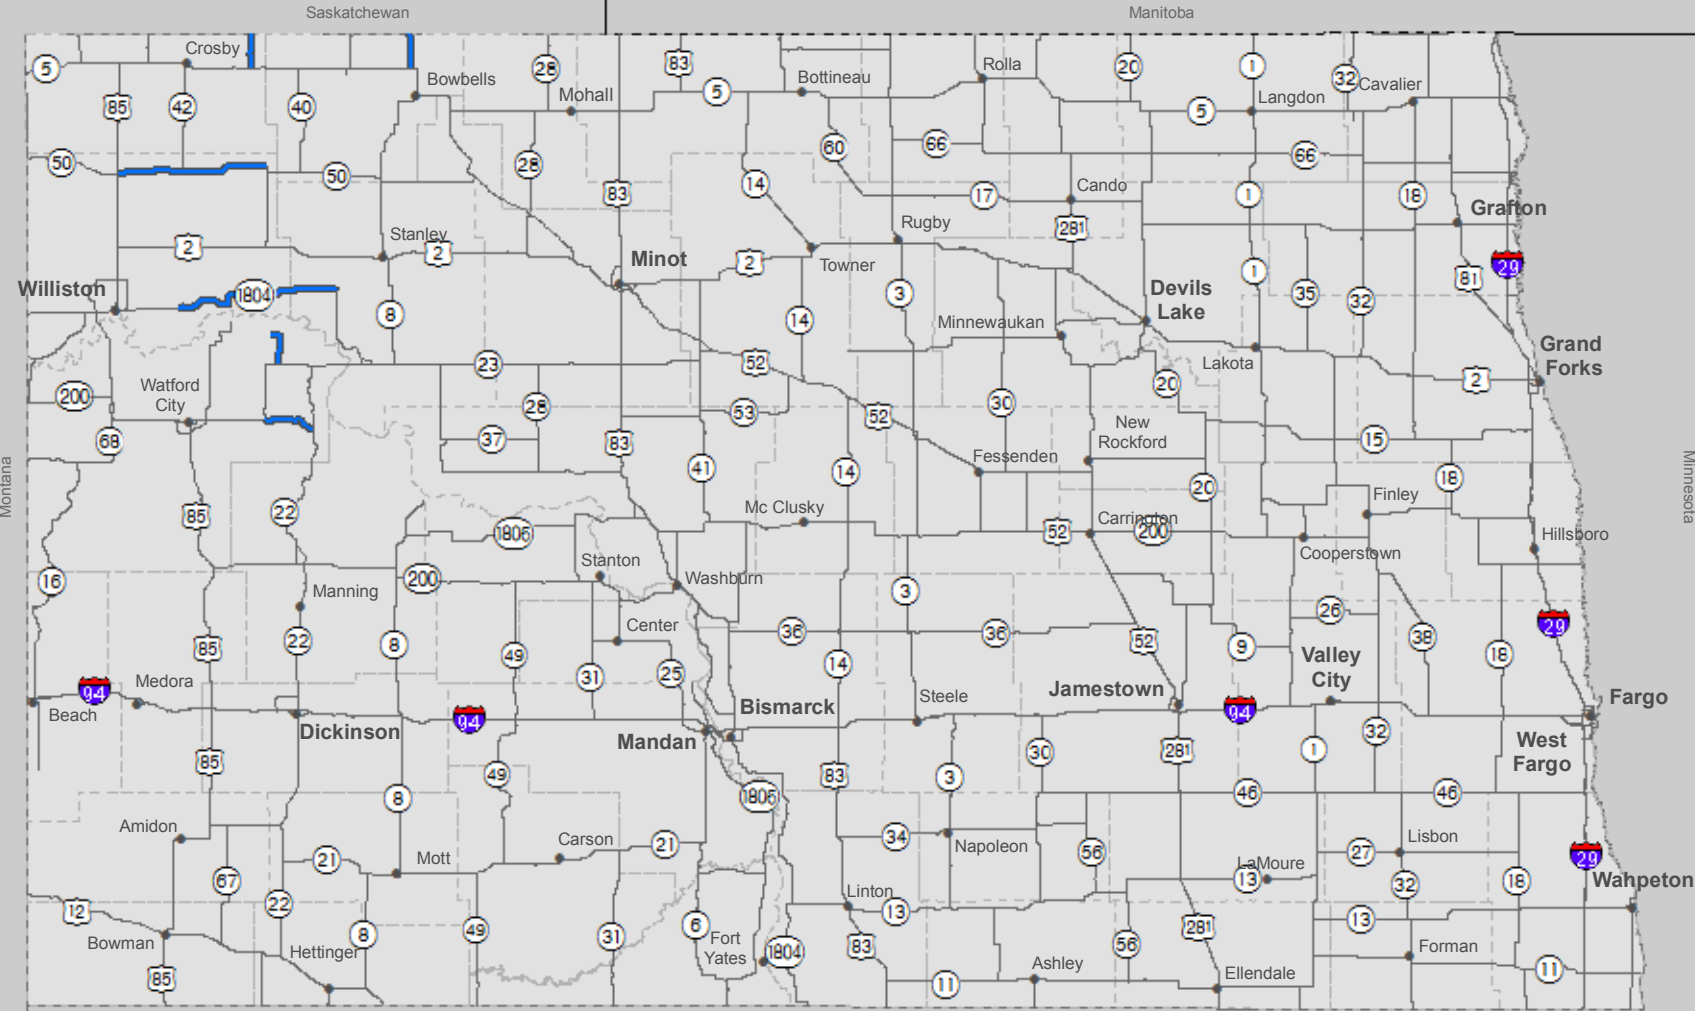

Current North Dakota Load Restrictions

Order 2018-12 Effective 6/26/2018 7:00:00 AM CT

Date Published: 06/25/2018 09:40 AM

Interstate System	by Legal Weight	8 - Ton	7 - Ton	6 - Ton	5 - Ton
Single Axle	20,000 lbs	16,000 lbs	14,000 lbs	12,000 lbs	10,000 lbs
Tandem Axle	34,000 lbs	32,000 lbs	28,000 lbs	24,000 lbs	20,000 lbs
3 Axle Group or more per Axle	17,000 lbs	14,000 lbs	12,000 lbs	10,000 lbs	10,000 lbs
Max. Axle Group	48,000 lbs	42,000 lbs	36,000 lbs	30,000 lbs	30,000 lbs
Gross Weight	105,500 lbs	105,500 lbs	105,500 lbs	80,000 lbs	80,000 lbs