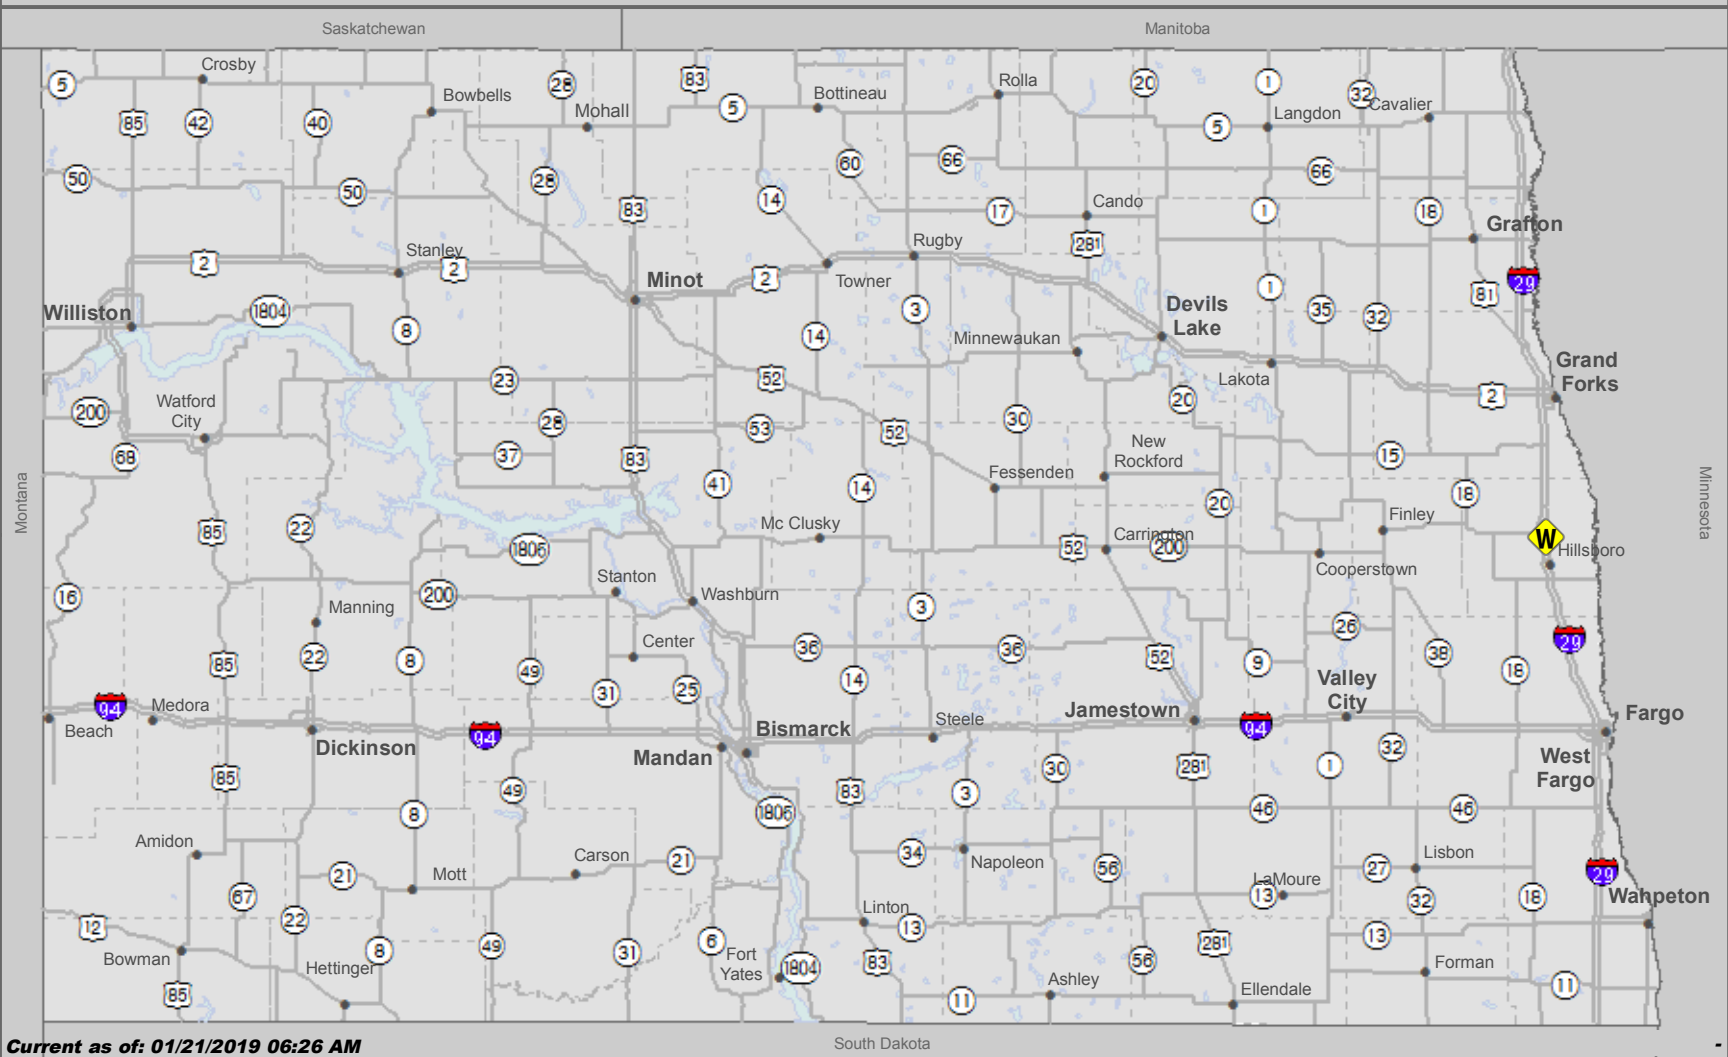

North Dakota Incidents/Warnings/Events/Closed Roads

Current as of: 01/21/2019 06:26 AM

South Dakota

- Closed/Blocked
- Closed/Blocked
- Incident (Impacting Traffic)
- Warning
- Water on/near Road
- Event
- Informational

The traveler information reports are based upon information available at the time of preparation. Actual conditions may vary. Be alert for changing conditions.