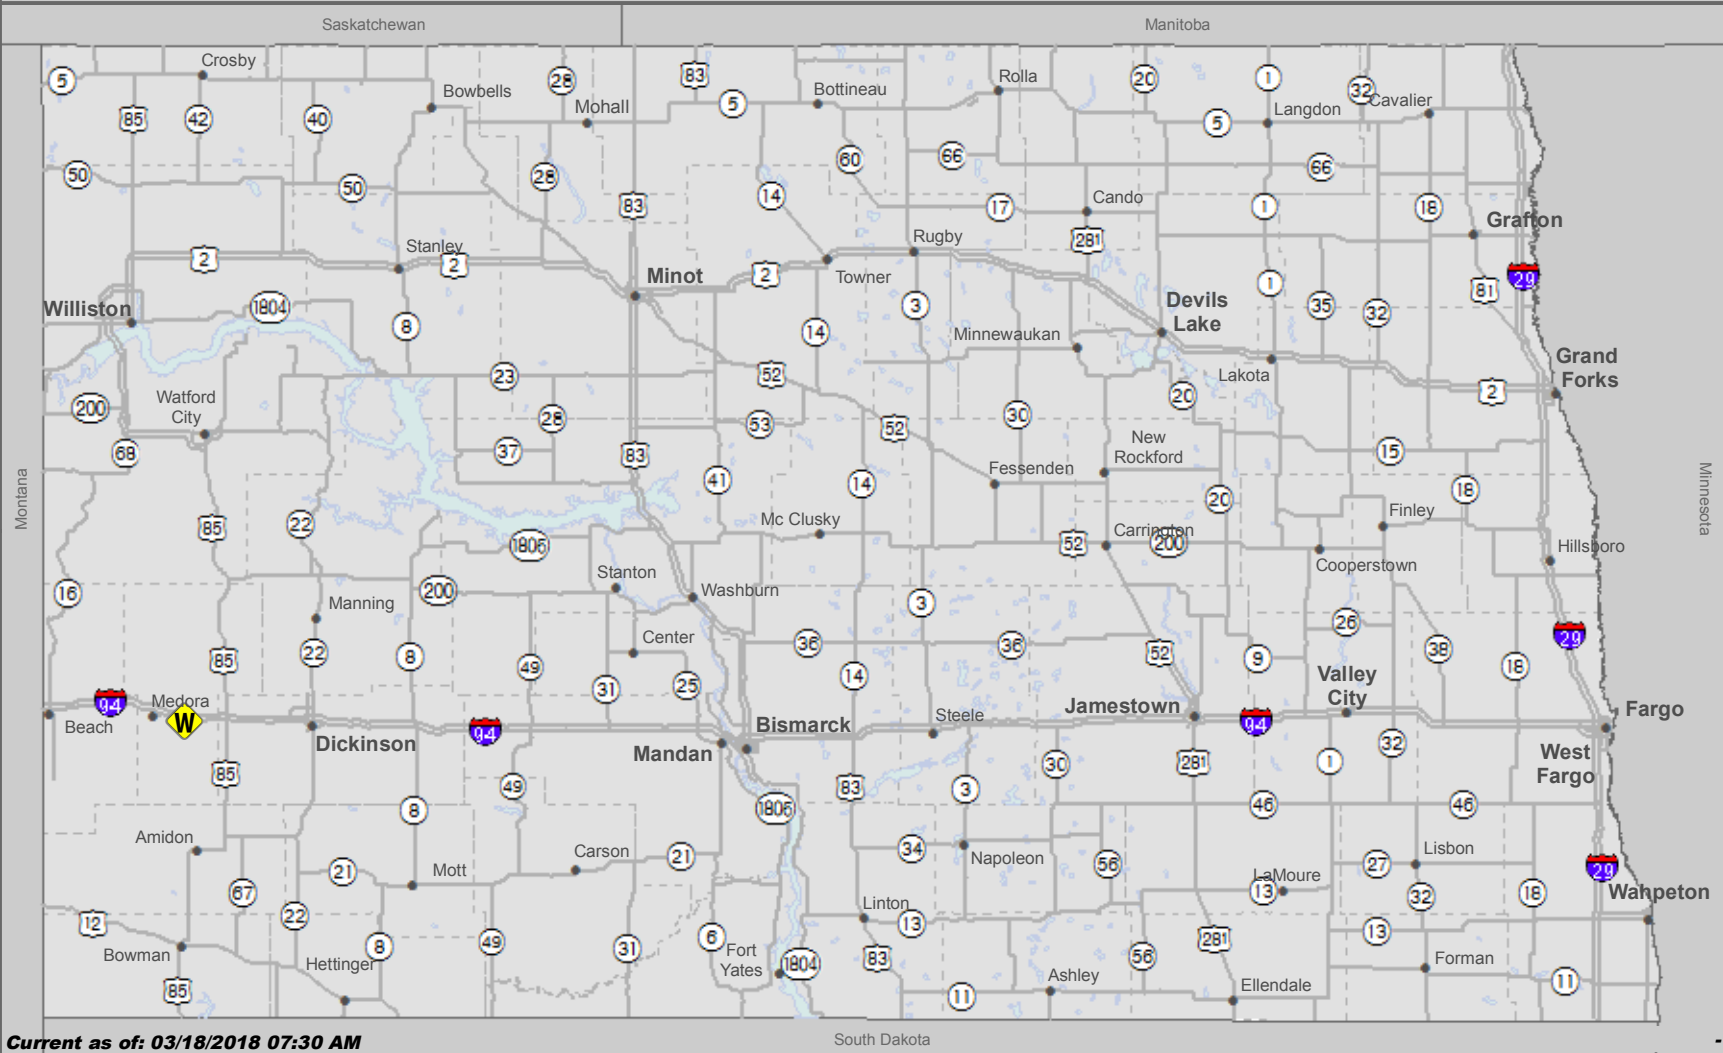

North Dakota Incidents/Warnings/Events/Closed Roads

Current as of: 03/18/2018 07:30 AM

South Dakota

- Closed/Blocked
- Closed/Blocked
- Incident (Impacting Traffic)
- Warning
- Water on/near Road
- Event
- Informational

The traveler information reports are based upon information available at the time of preparation. Actual conditions may vary. Be alert for changing conditions.