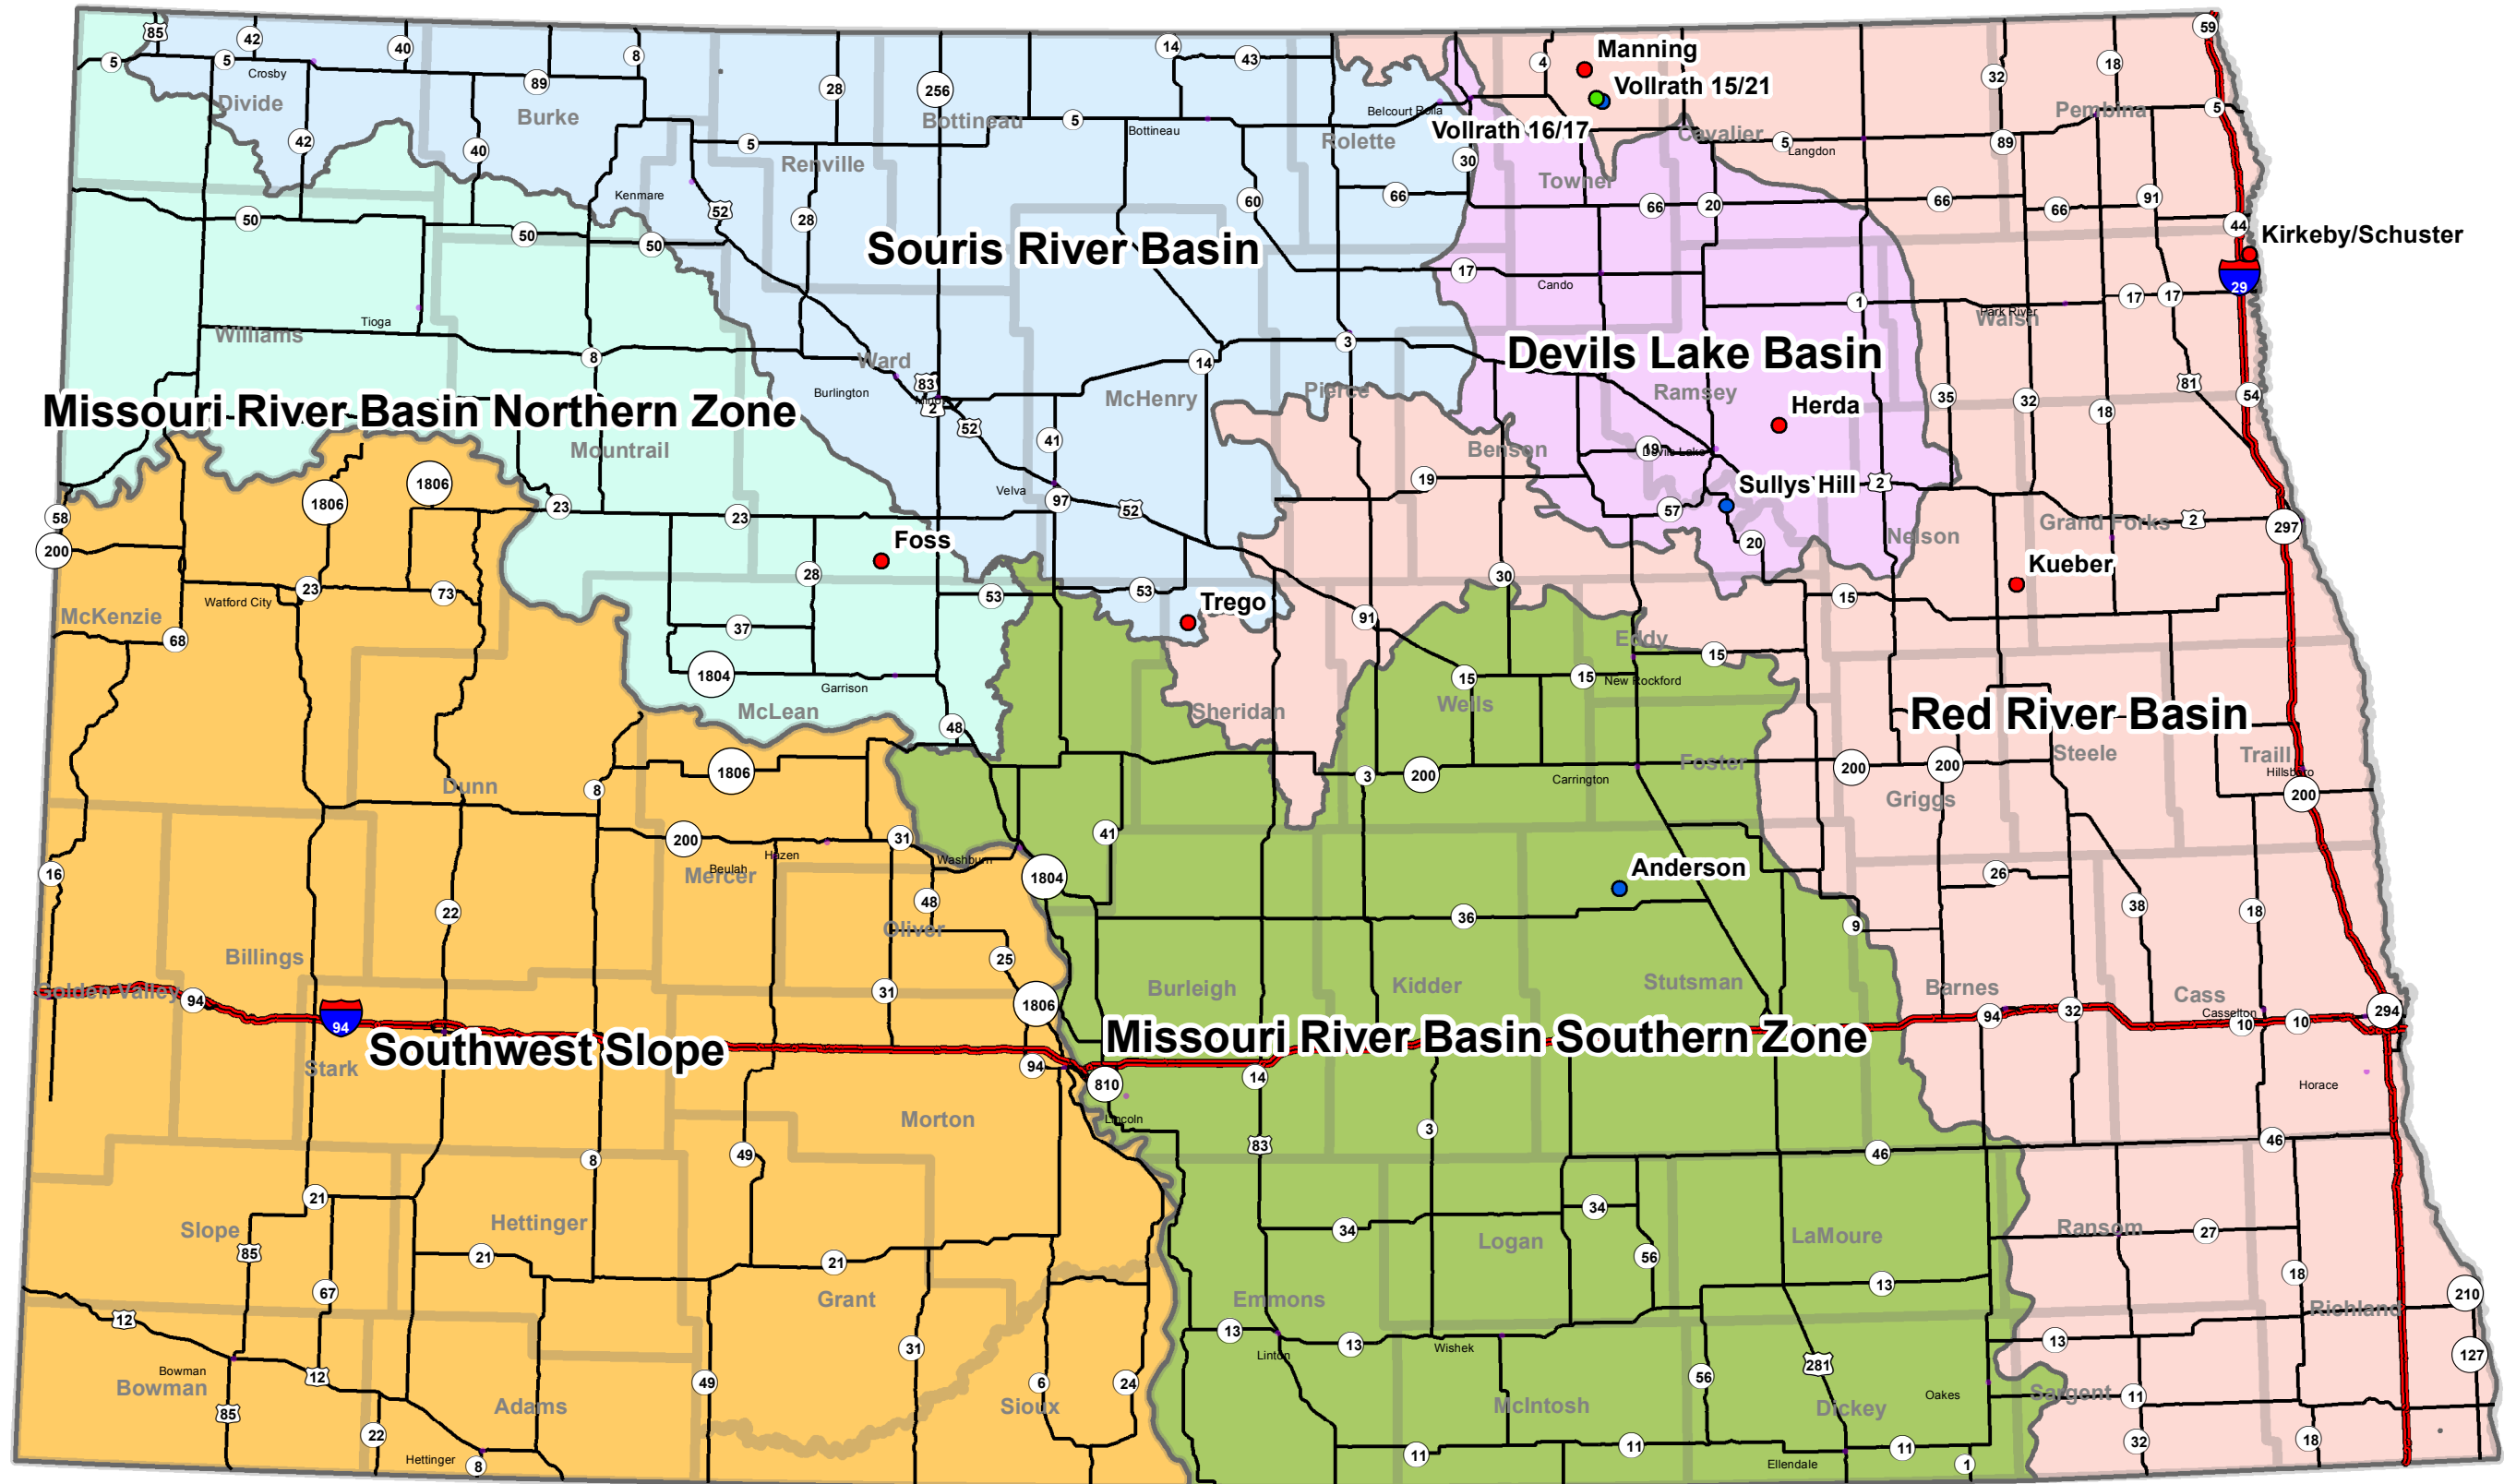

Active Mitigation Bank Location

Current as of 3/01/2016

General Bank Location

Mitigation Use

- 11990
- USACE/11990
- USFWS/11990

0 5 10 20 30 40 Miles