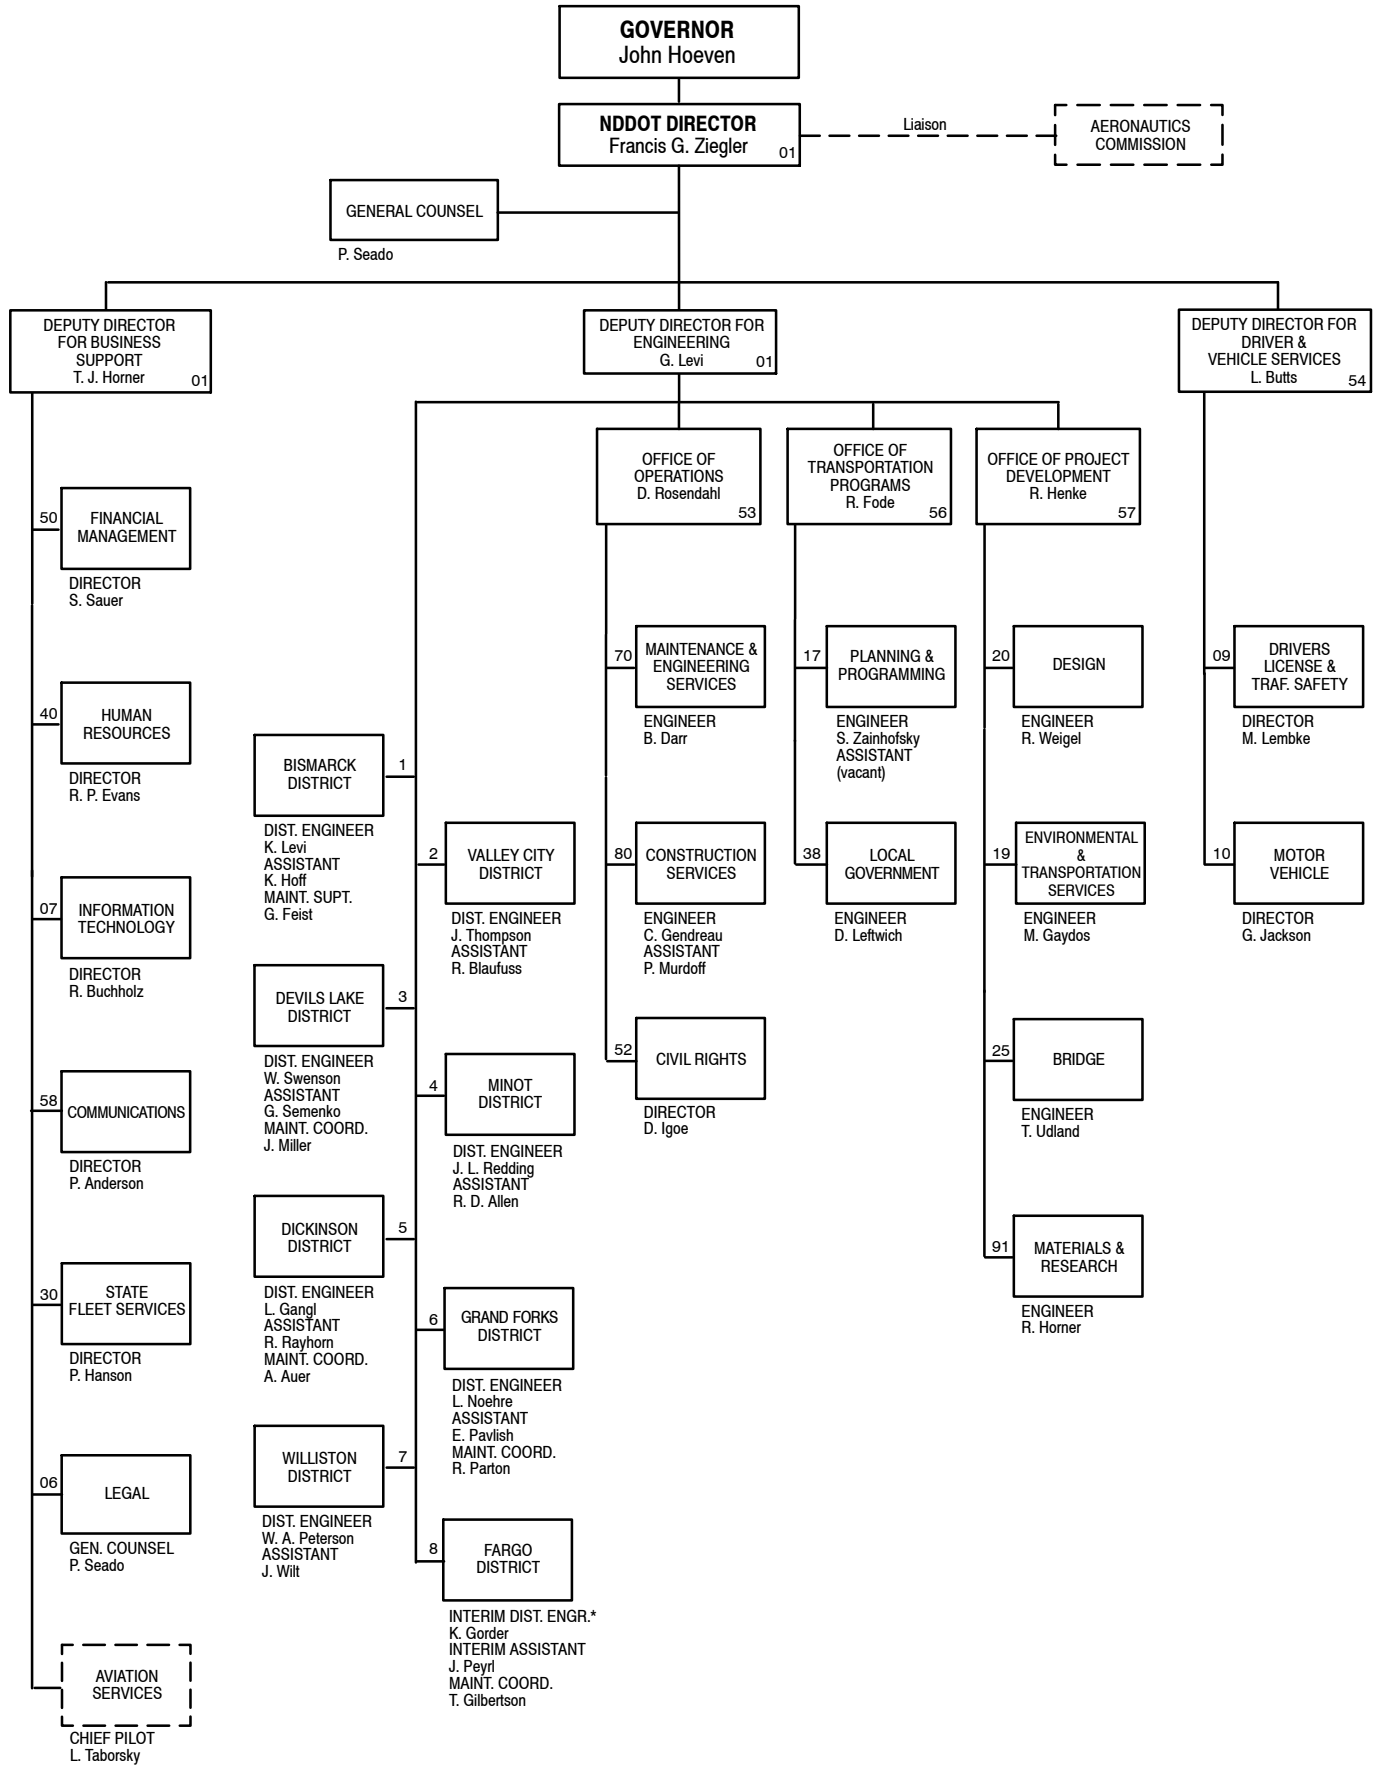

**NORTH DAKOTA DEPARTMENT OF TRANSPORTATION
ORGANIZATION CHART
March 12, 2008**

* Bob Walton on military leave