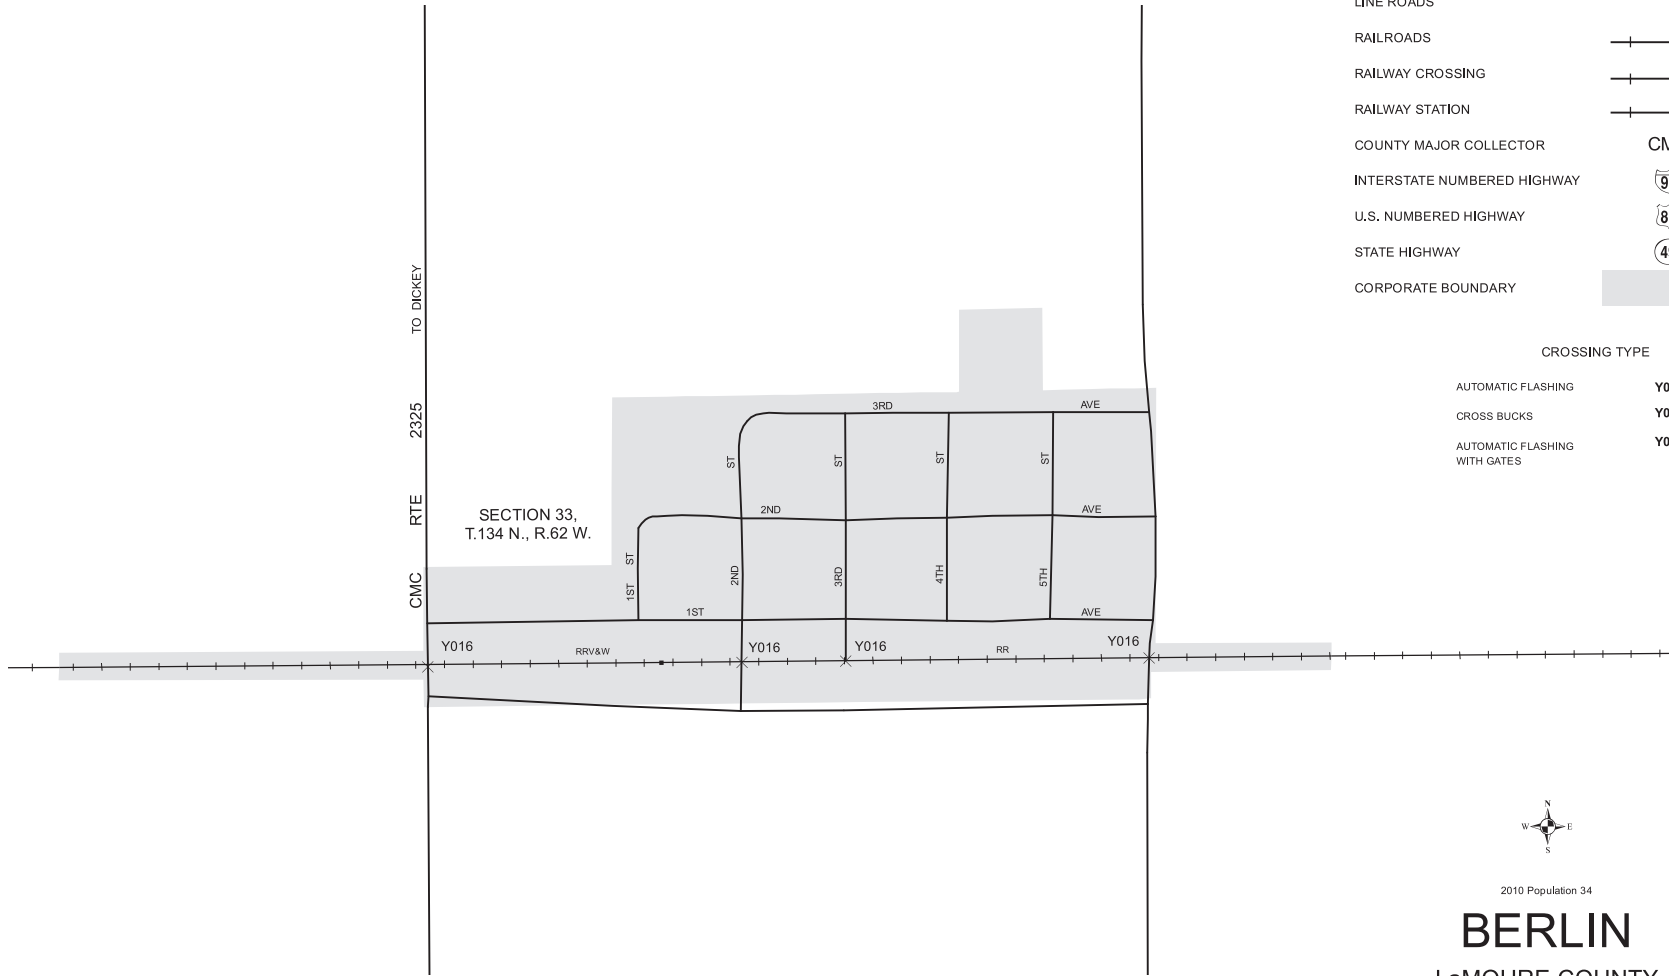

GENERAL LEGEND

OPEN STREETS & SECTION LINE ROADS	
RAILROADS	
RAILWAY CROSSING	
RAILWAY STATION	
COUNTY MAJOR COLLECTOR	CMC
INTERSTATE NUMBERED HIGHWAY	
U.S. NUMBERED HIGHWAY	
STATE HIGHWAY	
CORPORATE BOUNDARY	

CROSSING TYPE

AUTOMATIC FLASHING	Y012
CROSS BUCKS	Y016
AUTOMATIC FLASHING WITH GATES	Y018

2010 Population 34

BERLIN

LaMOURE COUNTY

NORTH DAKOTA

PREPARED BY
NORTH DAKOTA DEPARTMENT OF TRANSPORTATION
PLANNING / ASSET MANAGEMENT DIVISION

IN COOPERATION WITH THE
U.S. DEPARTMENT OF TRANSPORTATION
FEDERAL HIGHWAY ADMINISTRATION

2016

Notice of Disclaimer