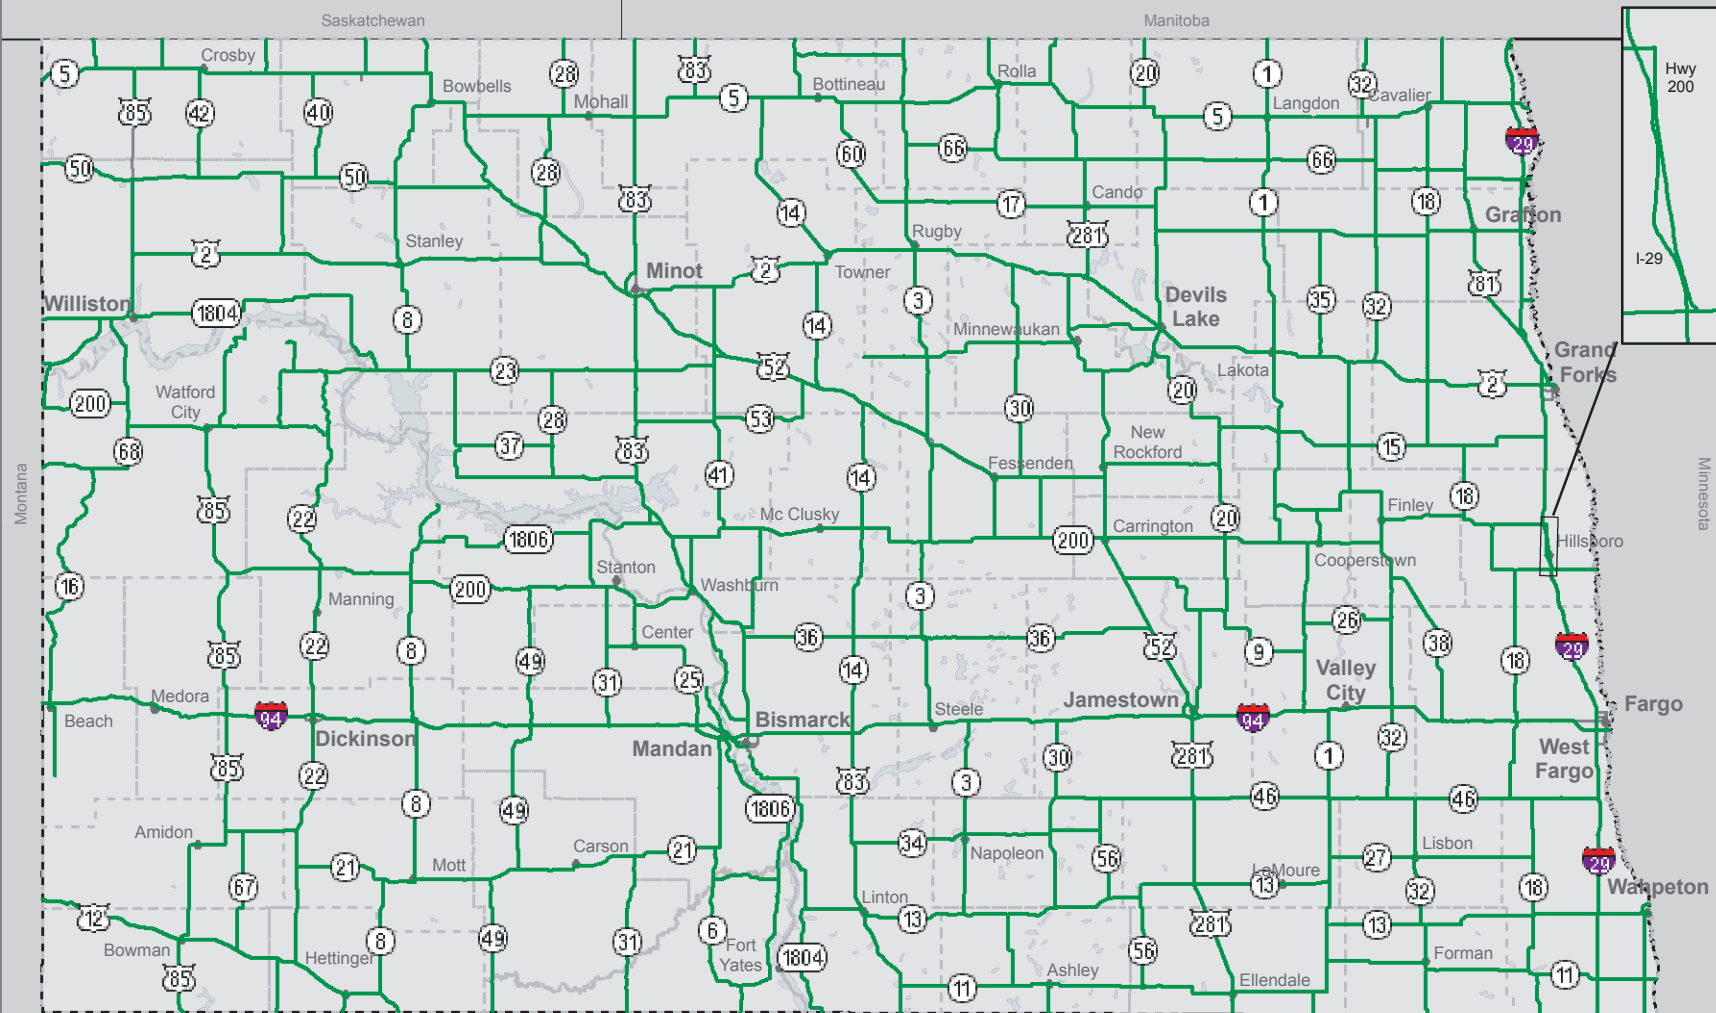

North Dakota Road Conditions

Last Updated at: 11/22/2009 12:52 PM

Updated daily 5:00 a.m. to 9:00 p.m. CT including holidays

- | | | | |
|-------------------------------|-----------------------|---------------------------------|-----------------------|
| Road Closed/Blocked | No Travel Advised | Incidents | Flooded (Road Closed) |
| Continuous Ice/Compacted Snow | Snow Covered | Water on Road (Traffic Allowed) | Seasonal/Good |
| Scattered Ice/Frost | Scattered Snow/Drifts | Wet/Slush | Alternate Route |

The traveler information reports are based upon information available at the time of preparation. Actual conditions may vary. Be alert for changing conditions.