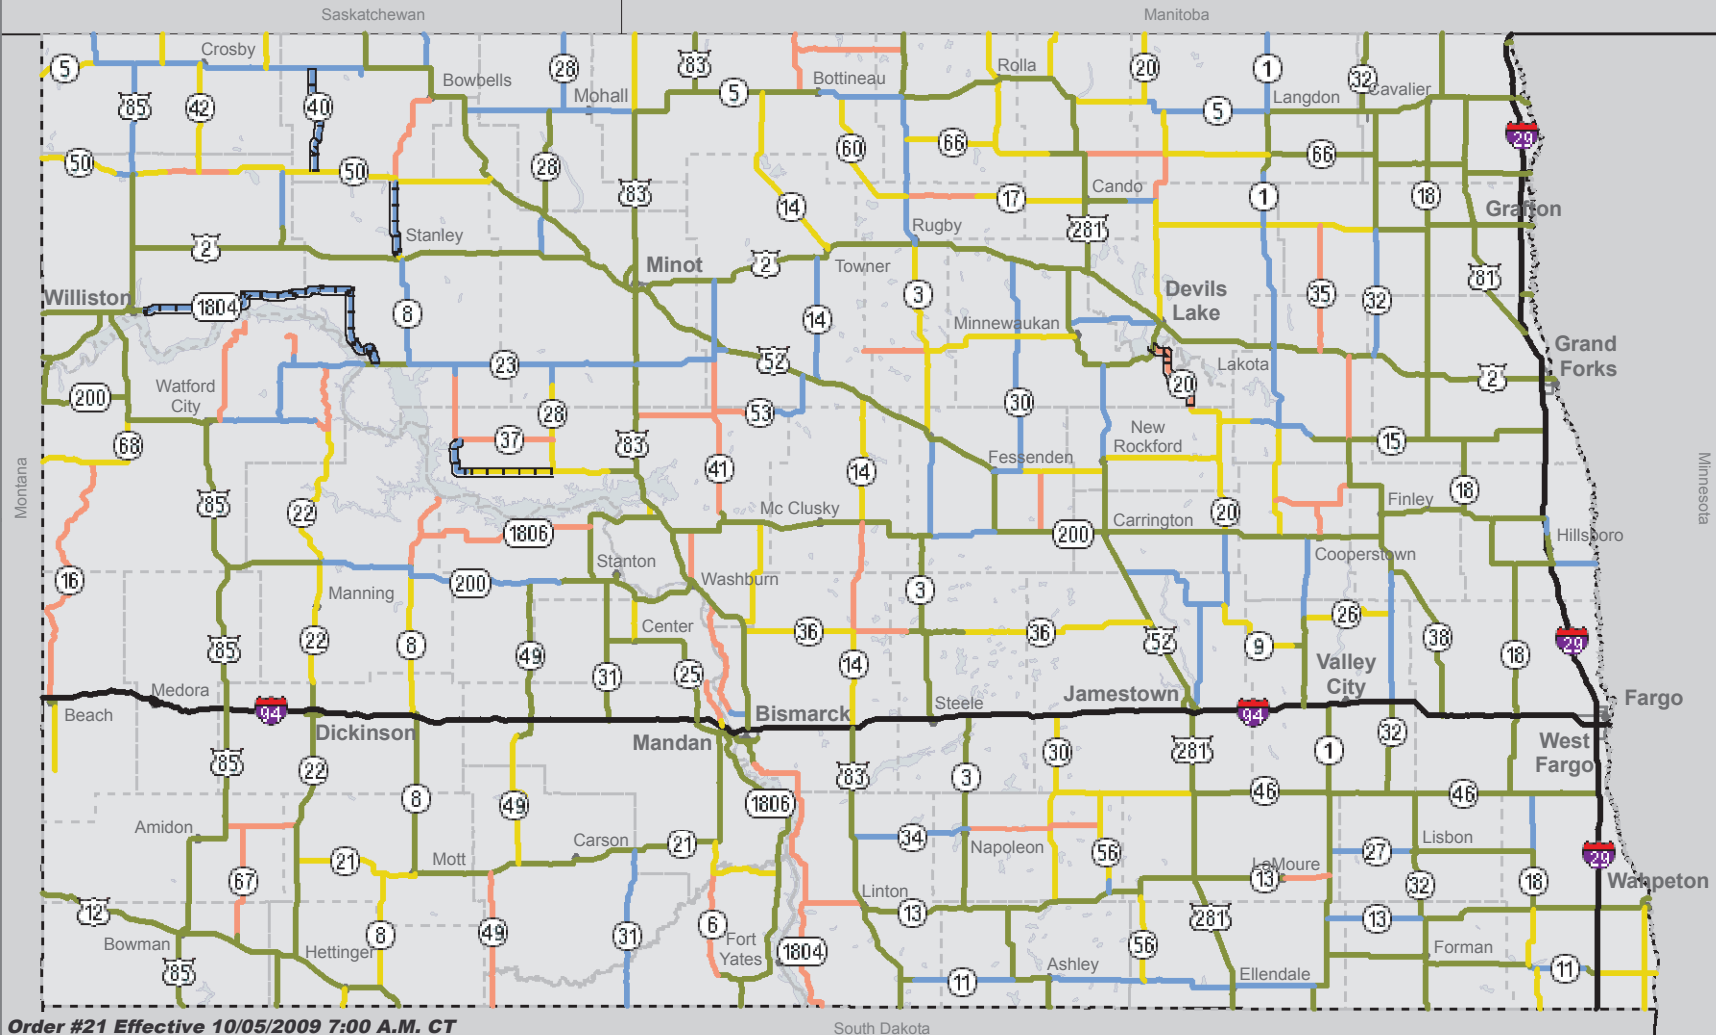

# North Dakota Load Restrictions

Order #21 Effective 10/05/2009 7:00 A.M. CT

## Restrictions in Effect

### Interstate System

	by Legal Weight	8 - Ton	7 - Ton	6 - Ton	5 - Ton
<b>Single Axle</b>	20,000 lbs	16,000 lbs	14,000 lbs	12,000 lbs	10,000 lbs
<b>Tandem Axle</b>	34,000 lbs	32,000 lbs	28,000 lbs	24,000 lbs	20,000 lbs
<b>3 Axle Group or more per Axle</b>	17,000 lbs	14,000 lbs	12,000 lbs	10,000 lbs	10,000 lbs
<b>Max. Axle Group</b>	48,000 lbs	42,000 lbs	36,000 lbs	30,000 lbs	30,000 lbs
<b>Gross Weight</b>	105,500 lbs	105,500 lbs	105,500 lbs	80,000 lbs	80,000 lbs