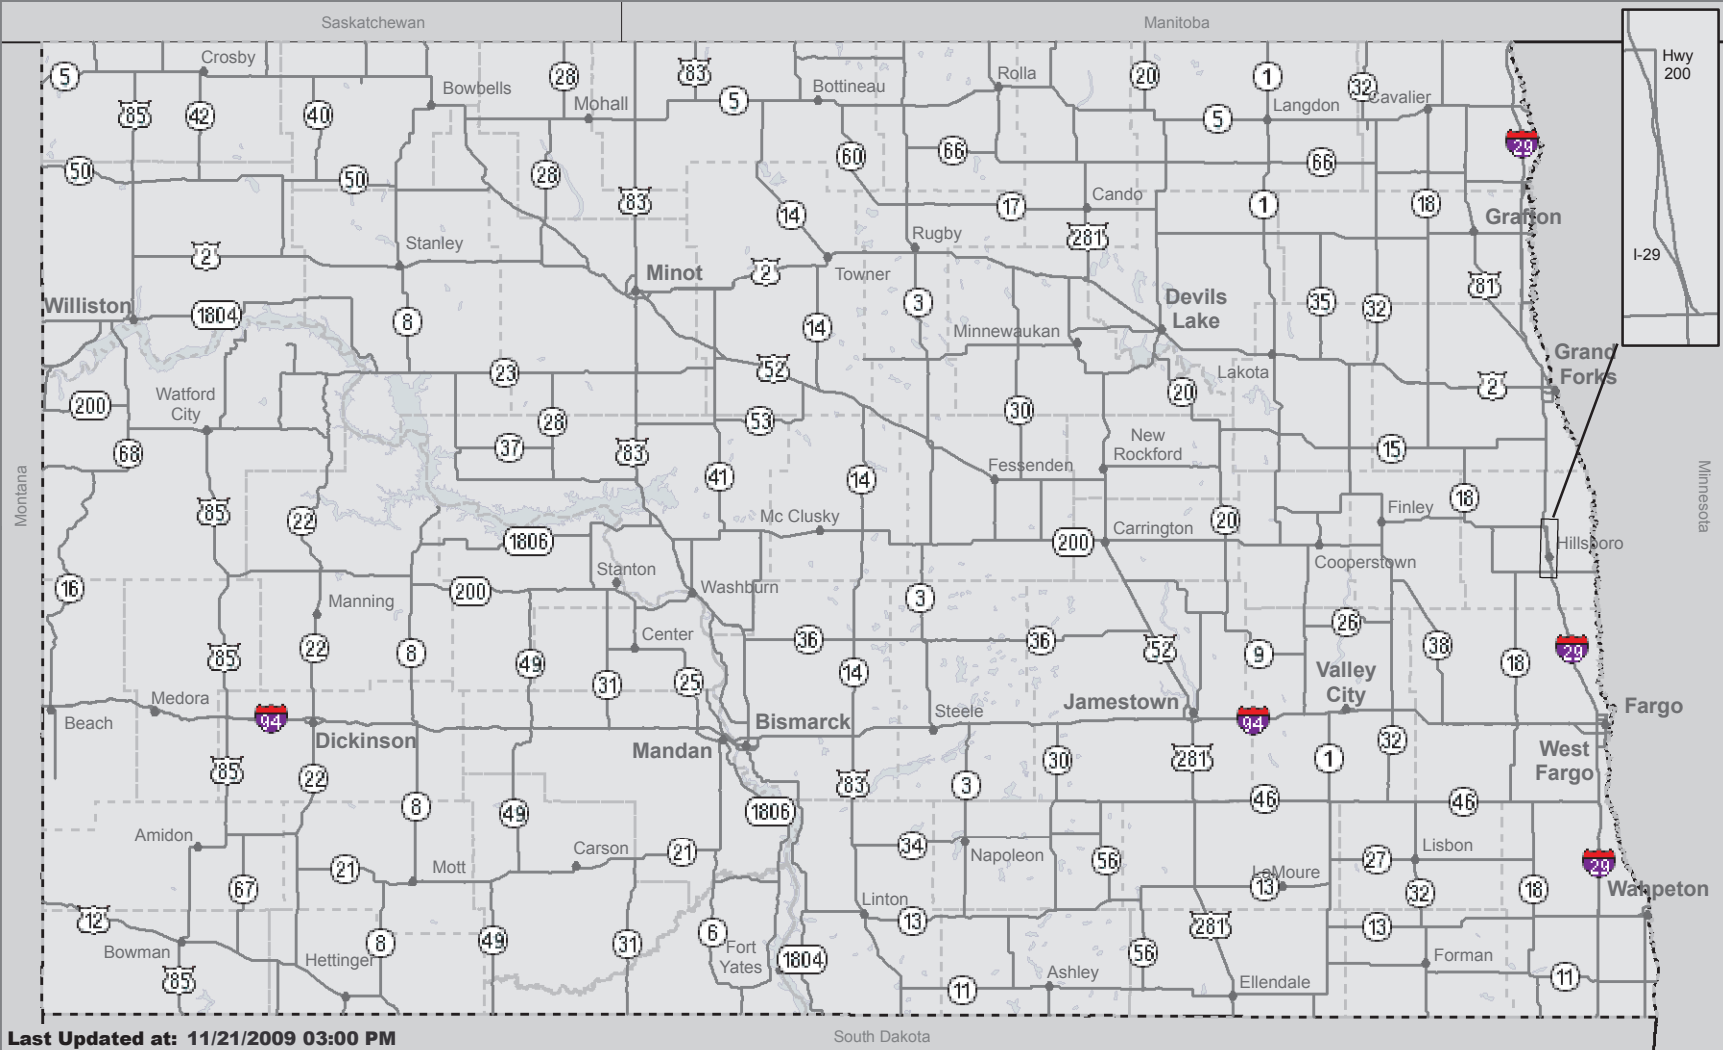

North Dakota Emergencies and Incidents

Last Updated at: 11/21/2009 03:00 PM

- Road Closed/Blocked
- No Travel Advised
- Incidents
- Flooded (Road Closed)

The traveler information reports are based upon information available at the time of preparation. Actual conditions may vary. Be alert for changing conditions.