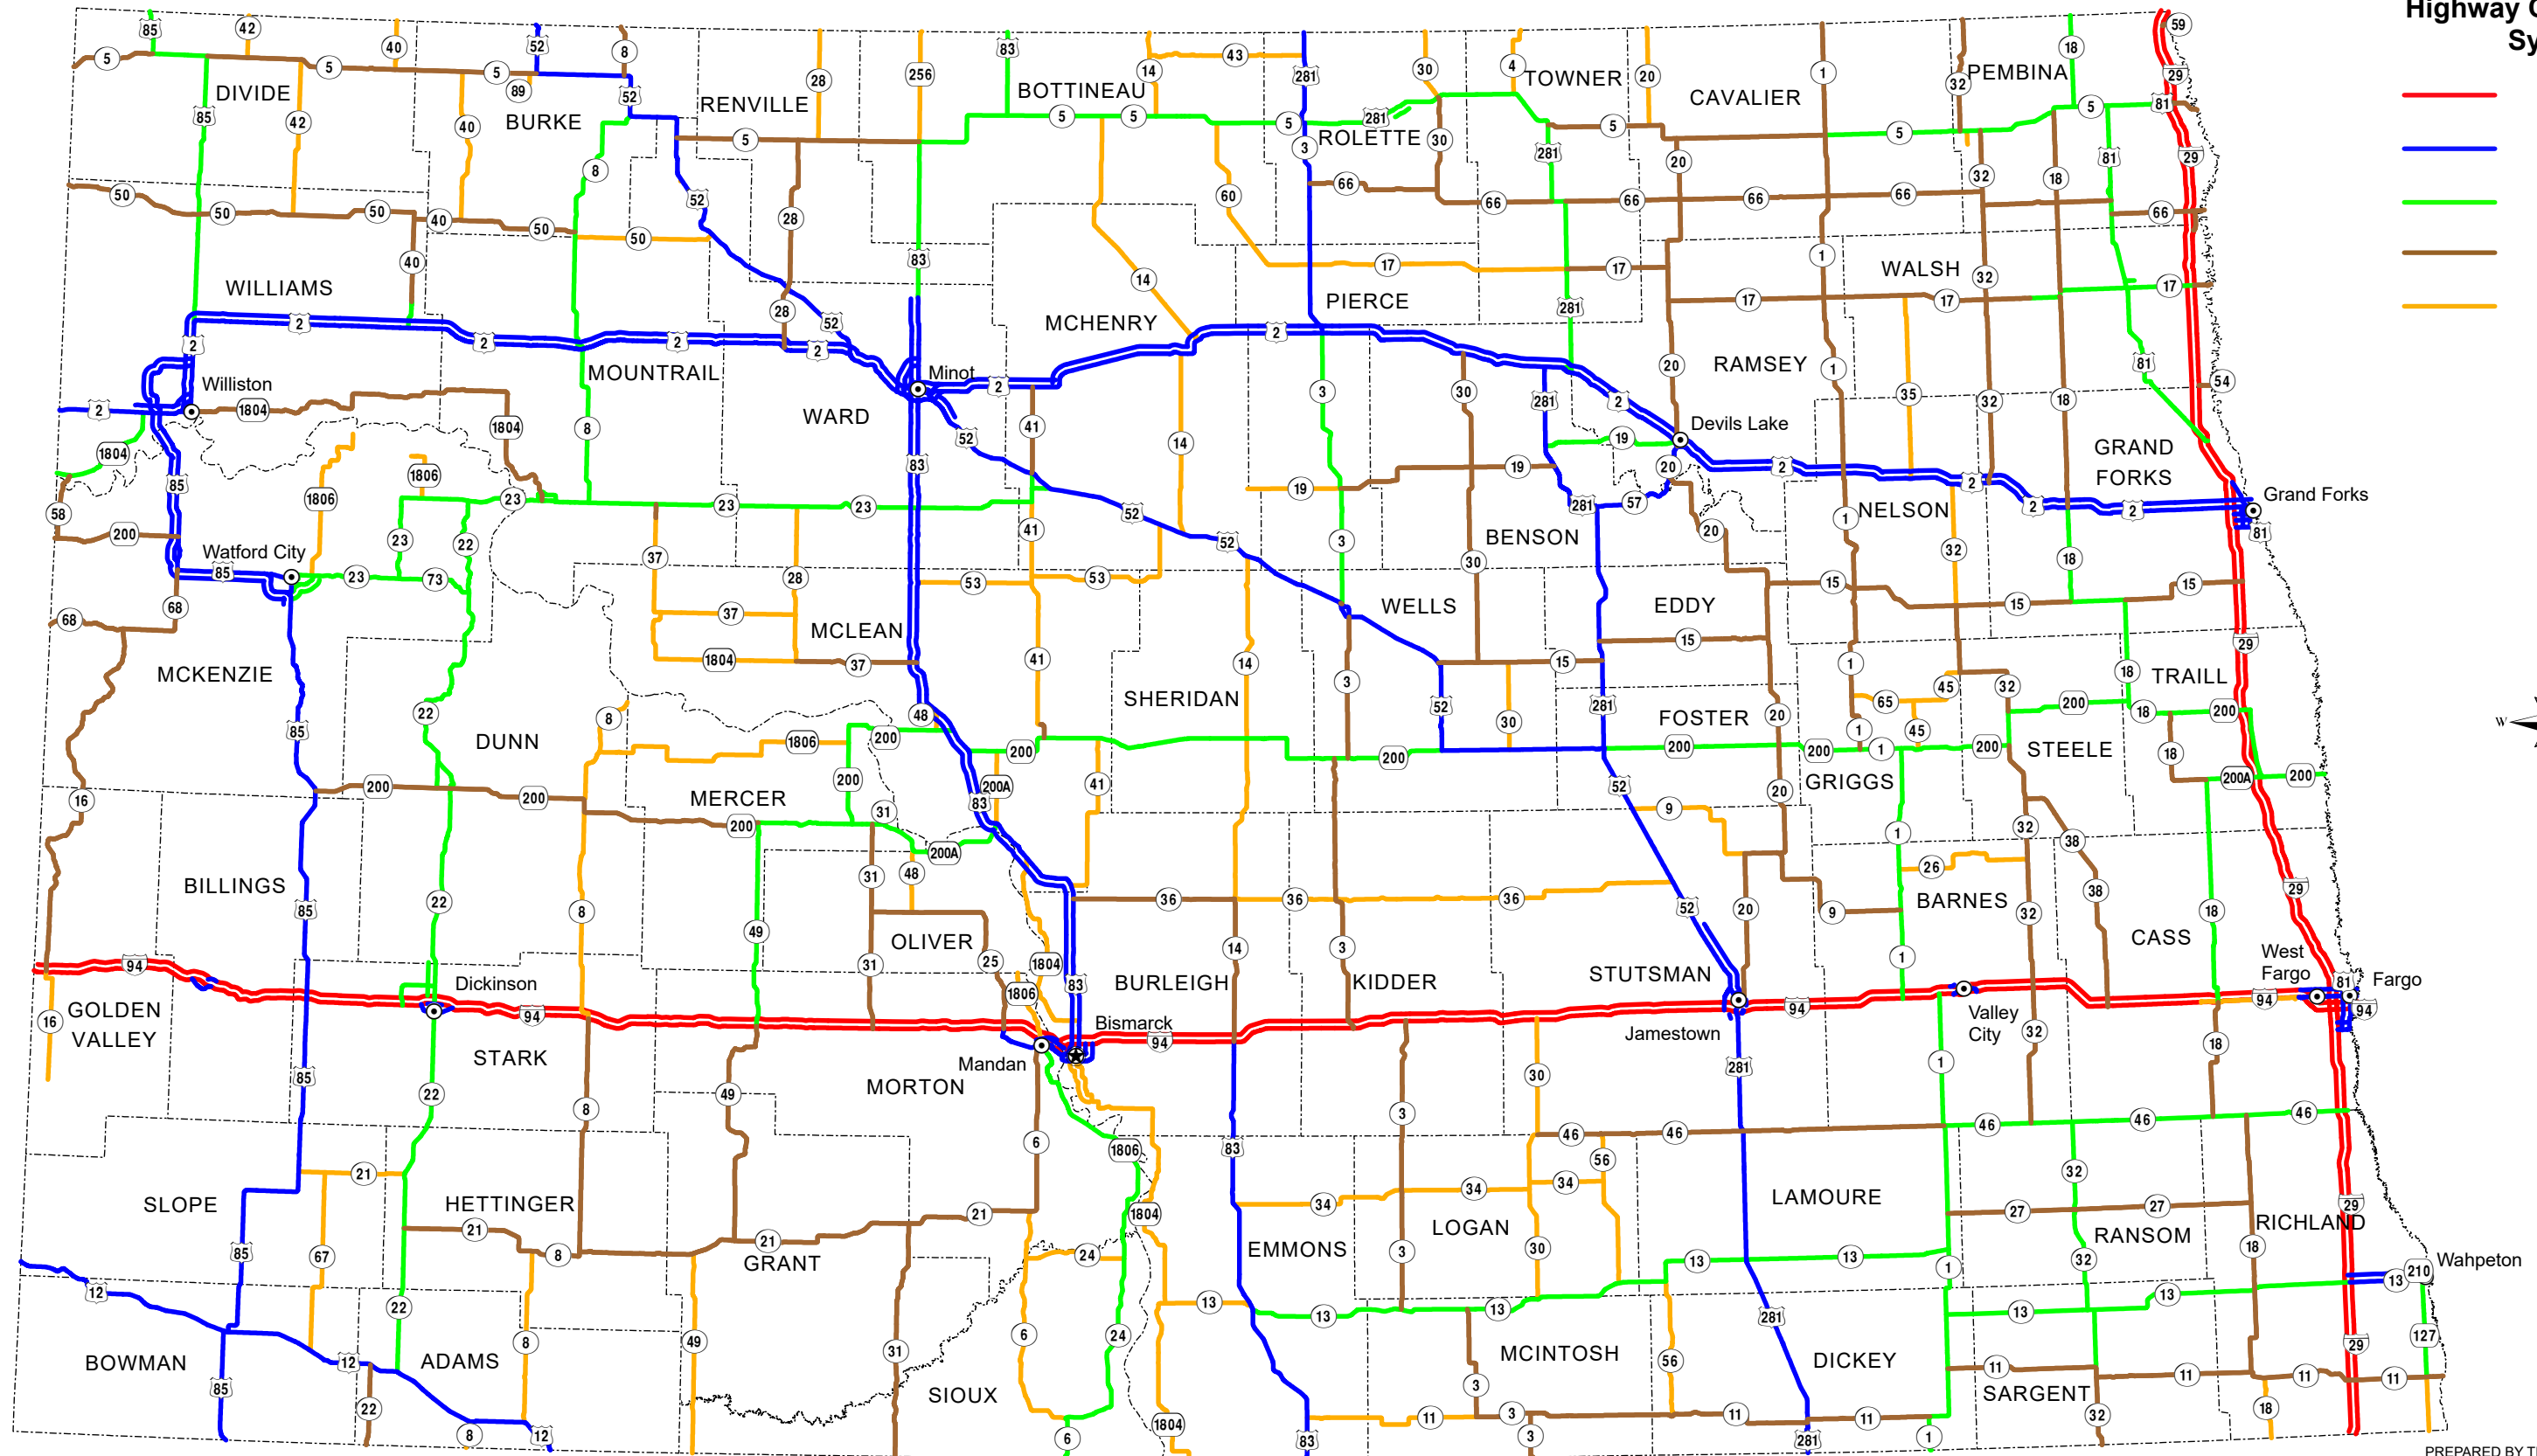

STATE HIGHWAY PERFORMANCE CLASSIFICATION SYSTEM

Highway Classification System

- Interstate
- Interregional
- State Corridor
- District Corridor
- District Collector

Notice of Disclaimer
 The North Dakota Department of Transportation (NDDOT) makes this map available on an "as is" basis as a public service. Under no circumstances does NDDOT warrant or certify the information to be free of errors or deficiencies of any kind. NDDOT specifically disclaims all warranties, express or implied, including but not limited to the warranties of merchantability and fitness for a particular purpose.

PREPARED BY THE
 NORTH DAKOTA DEPARTMENT OF TRANSPORTATION
 PLANNING AND ASSET MANAGEMENT DIVISION

IN COOPERATION WITH THE
 U.S. DEPARTMENT OF TRANSPORTATION
 FEDERAL HIGHWAY ADMINISTRATION

2021